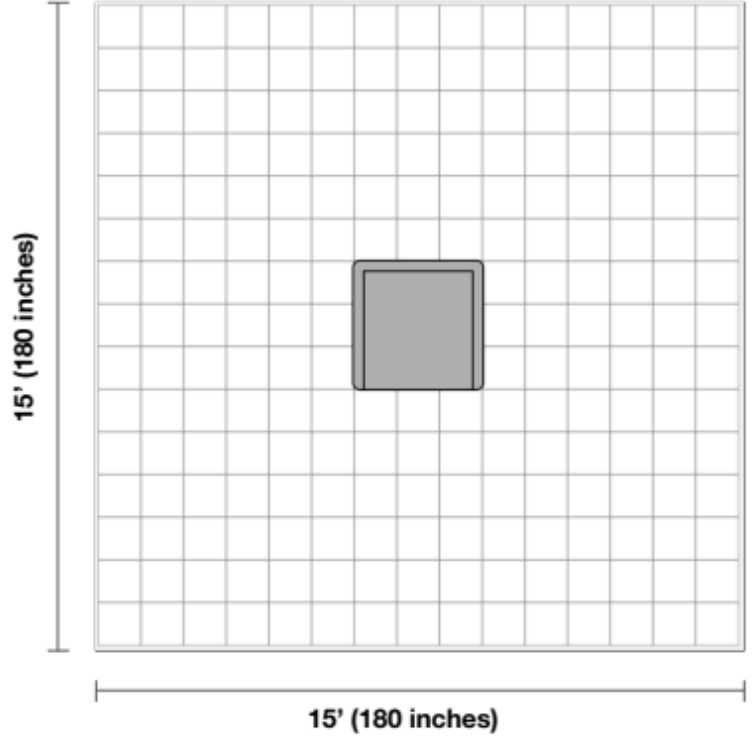

36.5" L x 36.2" W x 32" H

Additional Dimensions:

Seat depth: 21.75"

Seat height: 17.75"

Arm height: 24.25"

Room Plan:

Entry width required for delivery: 27"

Living Room Size

Living rooms vary in shapes and sizes. The layout is scaled to 15' x 15' for visual purposes.