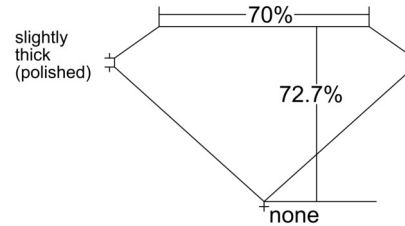

PROPORTIONS

Profile not to actual proportions