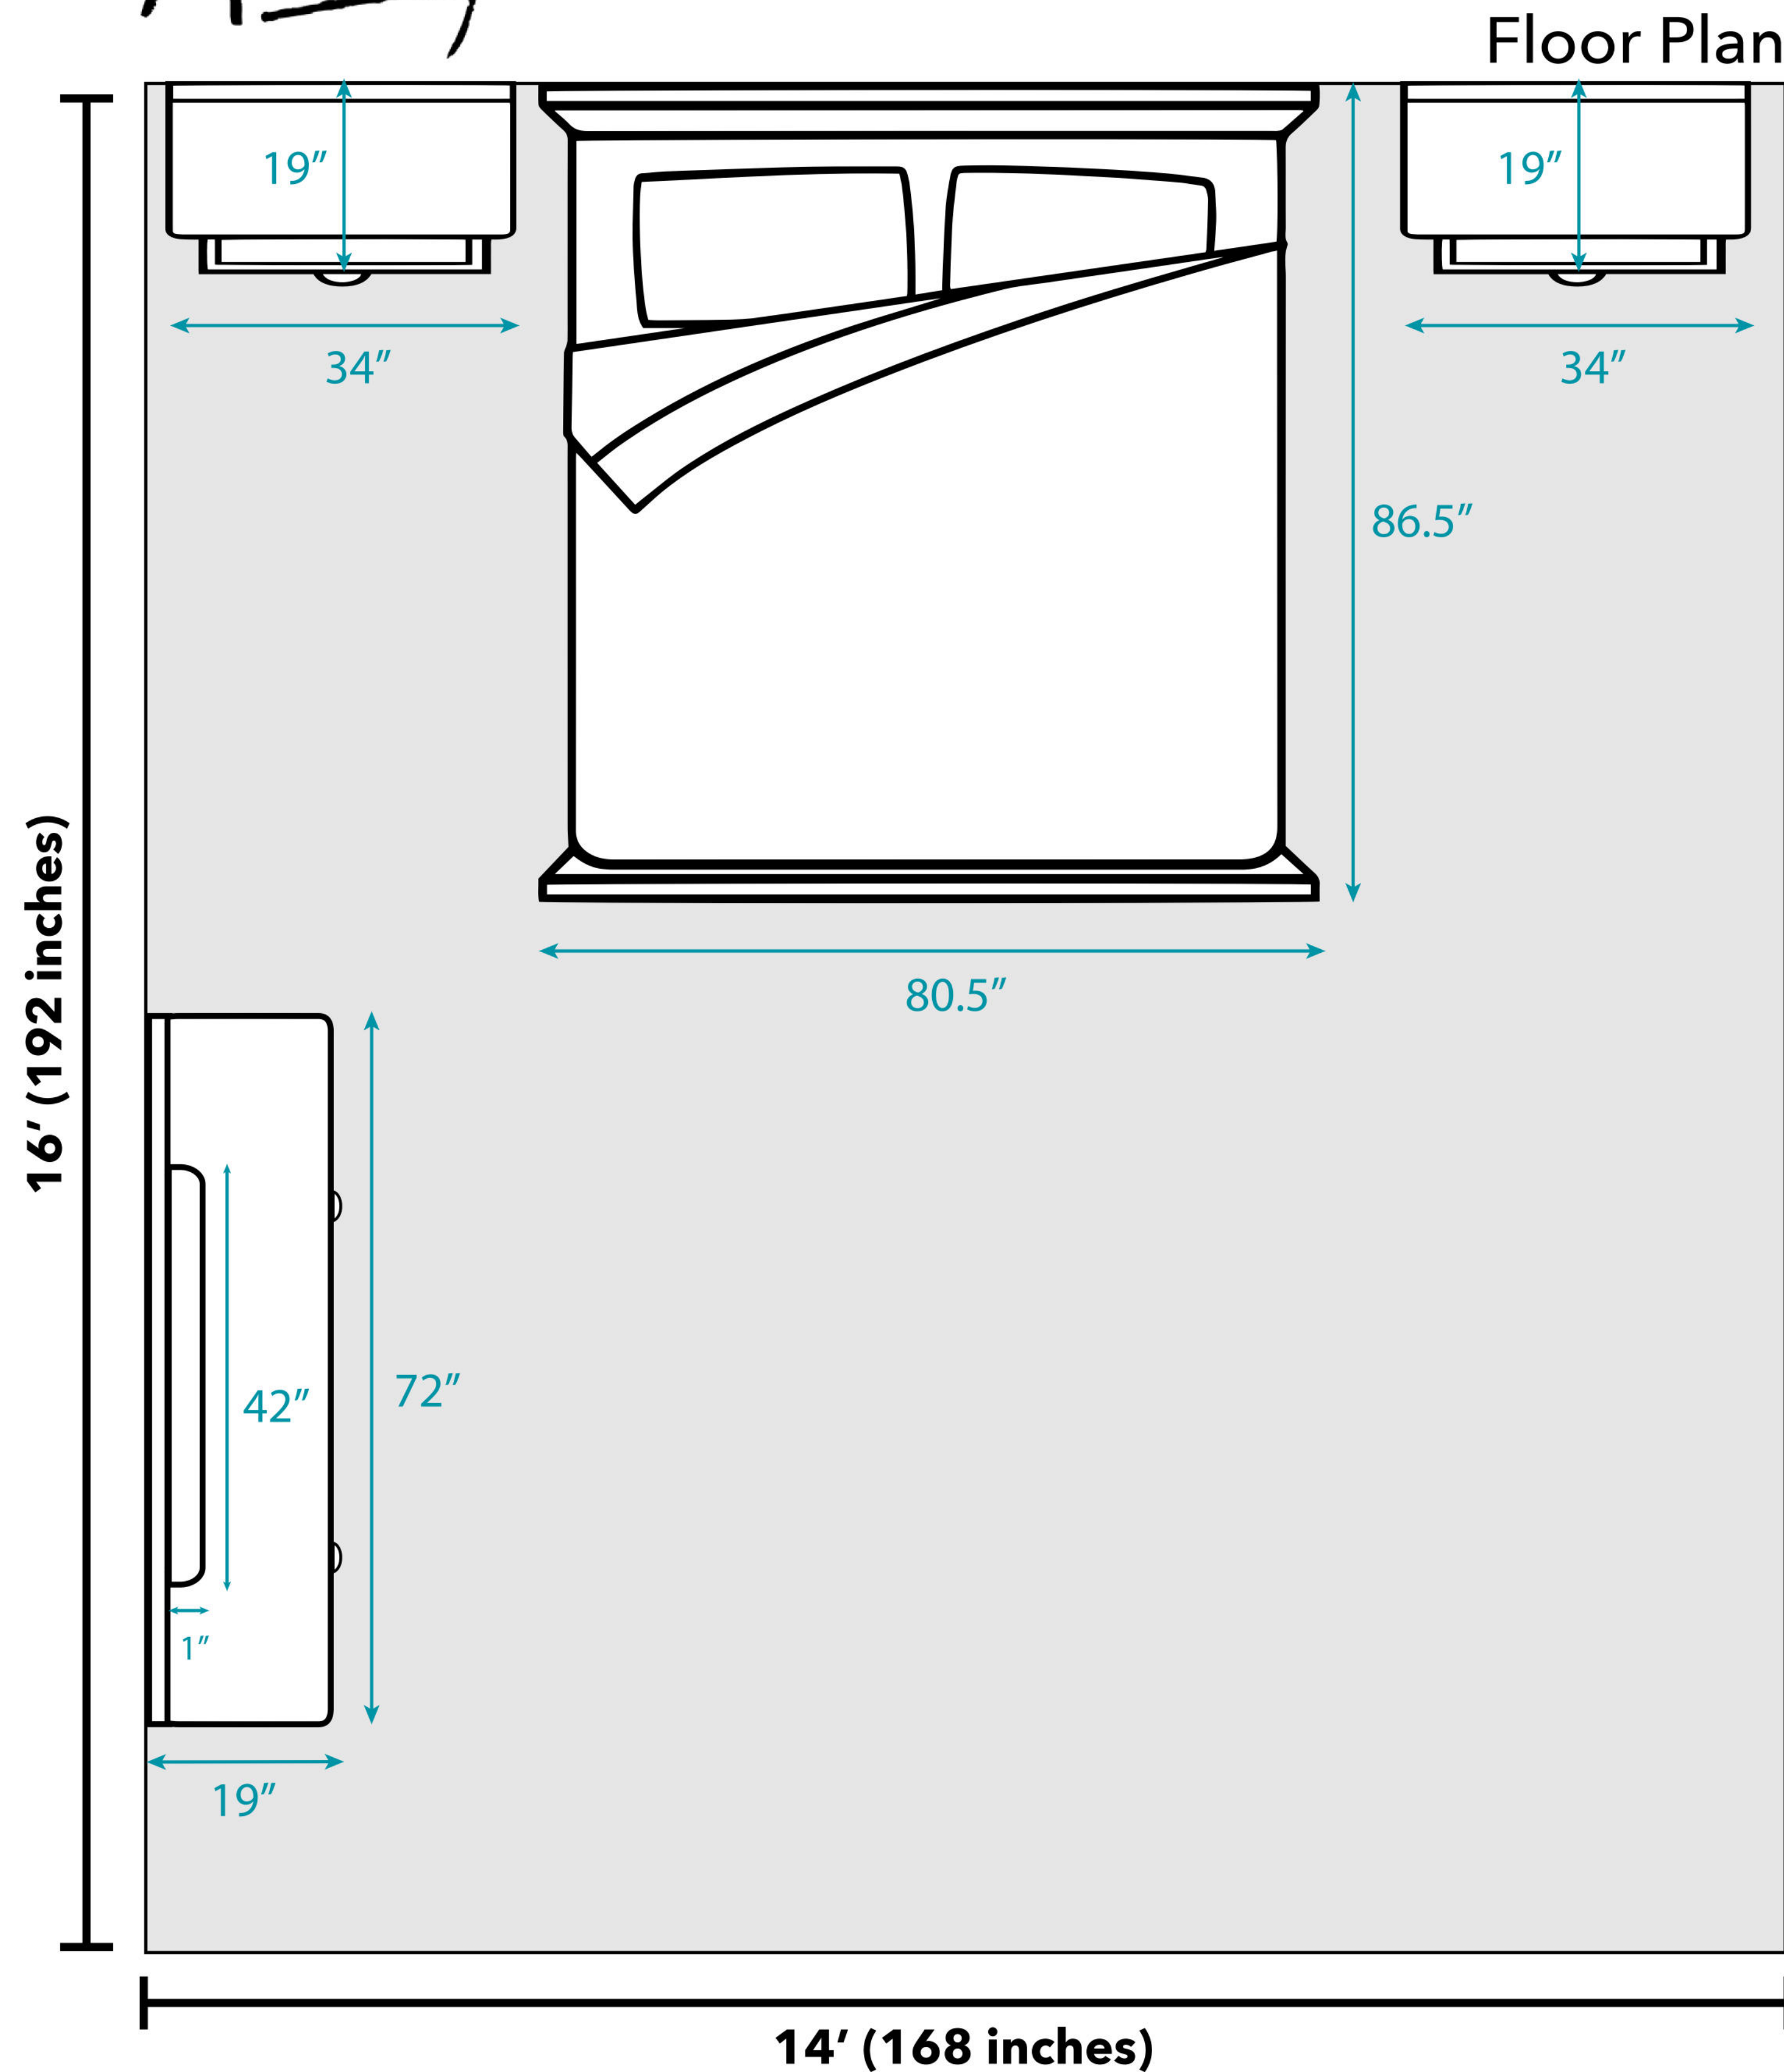

Abbyson™

National Average Bedroom Size

As of 2023, Quora estimates that the average master bedroom is a 14 x 16 foot square. Depending on the size of your home, including the number of people in your household, your bedroom may be a different size or shape. All measurements are approximate and are provided for informational purposes only.

Freemont 5-piece King Bedroom Set

Overall Dimensions:

- King Bed: 80.5"W x 86.5"D x 60"H
- Nightstand: 34"W x 19"D x 24"H
- 6-Drawer Dresser: 72"W x 19"D x 36"H
- Mirror: 42"W x 1"D x 38"H

Additional Dimensions:

- Headboard is 60" tall
- Footboard is 13.75" tall
- King Bed Interior Mattress Support Dimensions: 82" x 77"
- Nightstand and Dresser Base Height: 2.5"
- Nightstand Drawer Interior: 28" W x 13" D x 6.5" H
- Dresser Drawer Interior: 31.5" W x 13" D x 7.5" H
- Bed Foot Height: 2"

Door width required for delivery: 26"