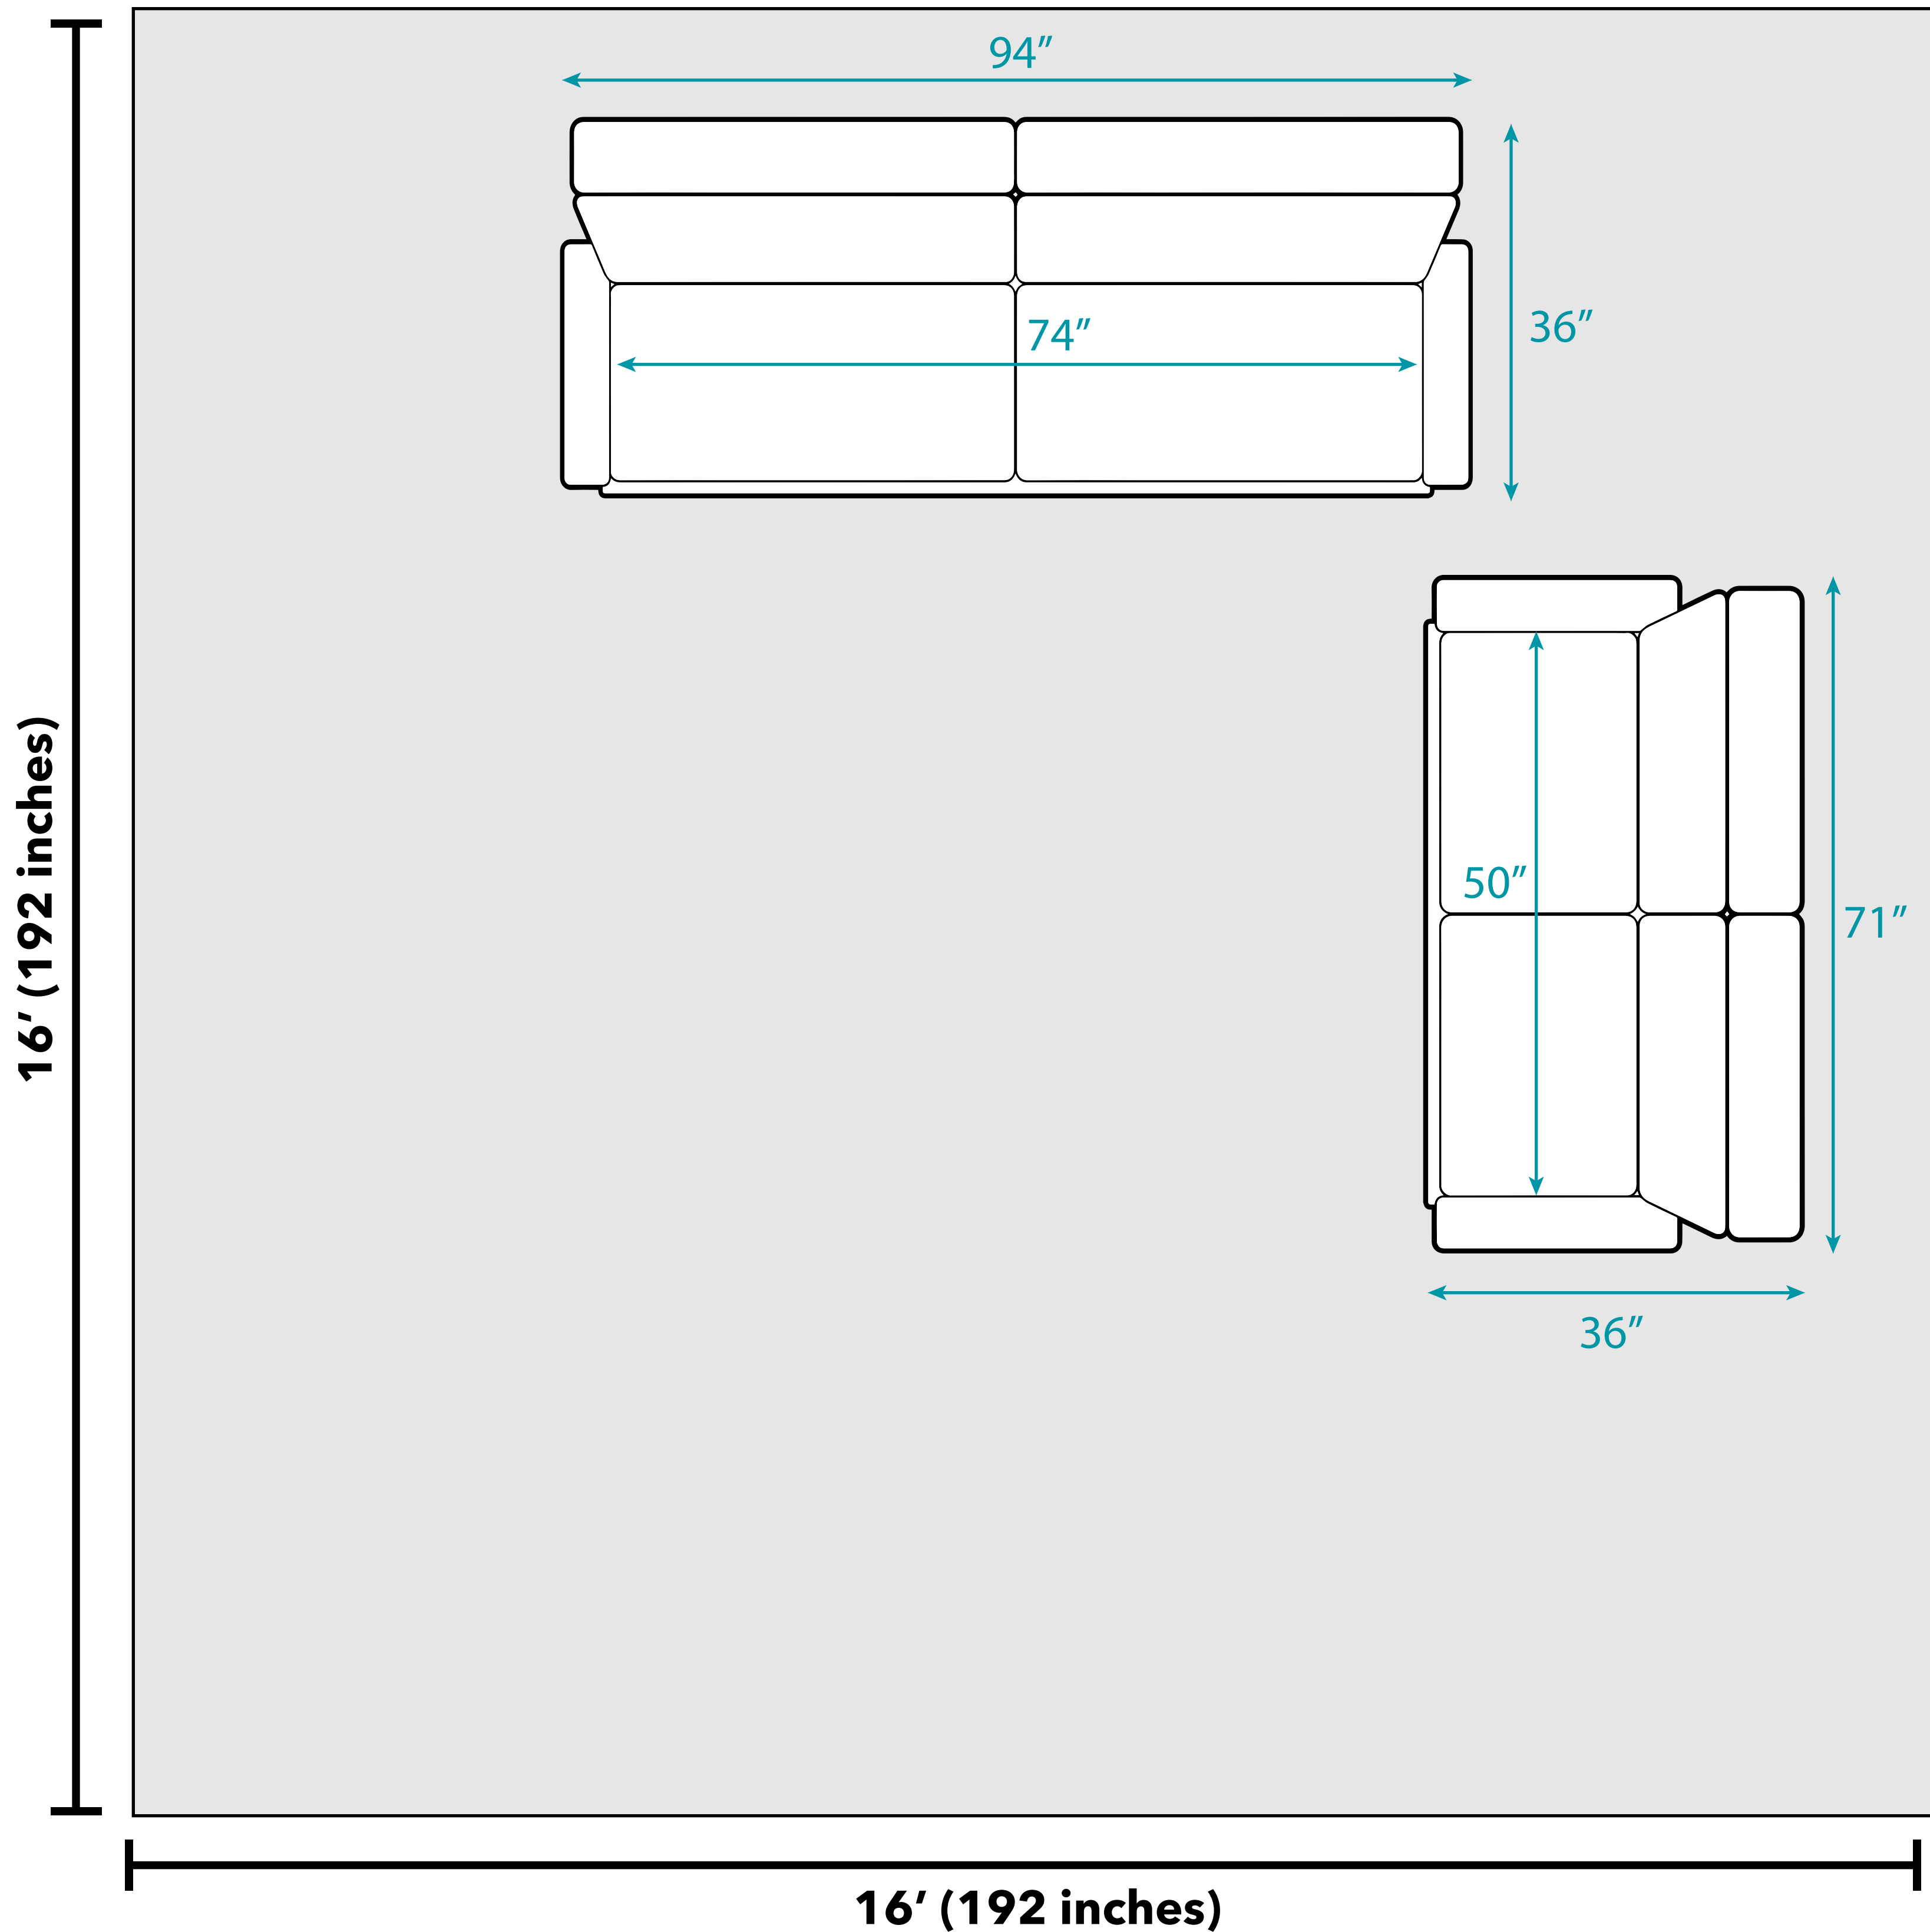

## Floor Plan

### Overall Dimensions:

- Sofa Dimensions: 94" L x 36" W x 29" H  
Inside Seating Width: 74"
- Loveseat Dimensions: 71" L x 36" W x 29" H  
Inside Seating Width: 50"

### Additional Dimensions:

- Seat cushions are 24" deep and 18" high off the ground
- Armrests are 10" wide and 29" high off the ground
- Leg height is 2"

**Door width required for delivery: 30"**

### National Average Living Room Size

As of 2021, Dimensions Guide estimates that the average living room is a 16x16 foot square. Depending on the size of your home, including the number of people in your household, it may make sense for your living room to be a different size or shape. All measurements are approximate and are provided for informational purposes only.