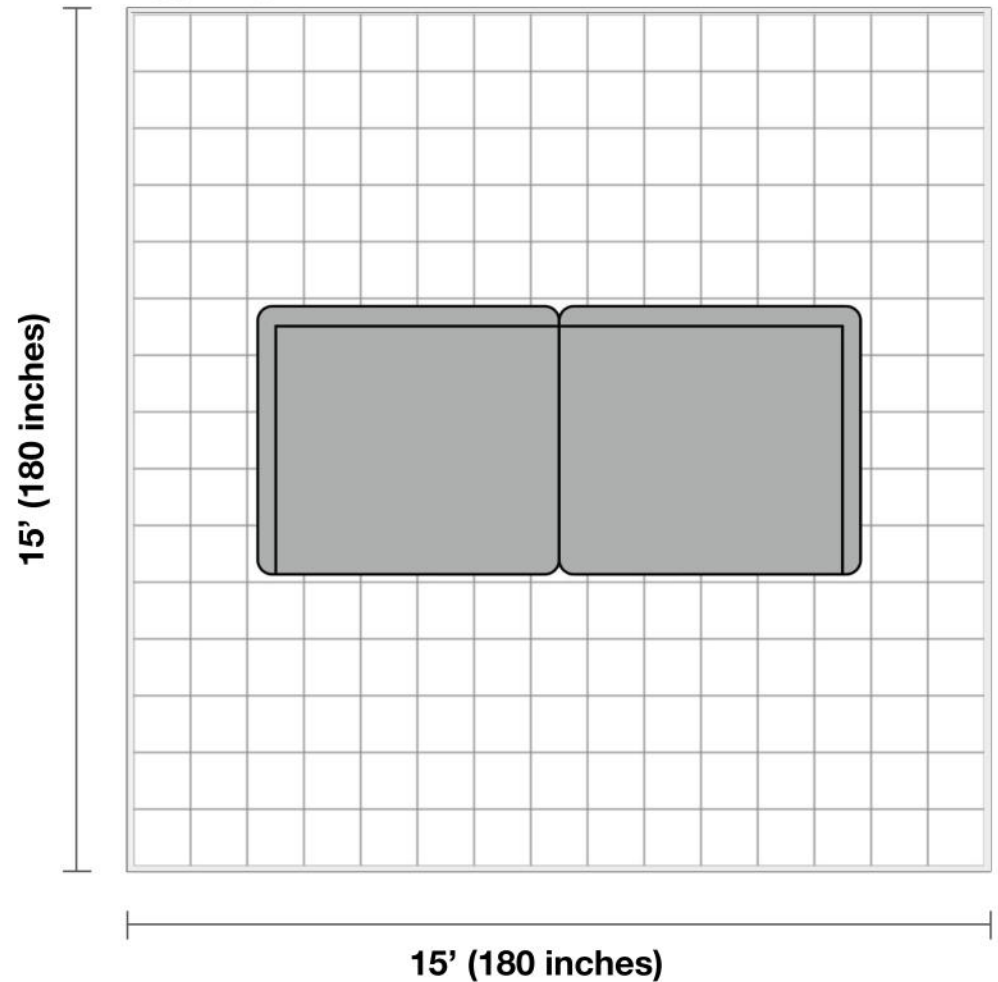

Thomasville

Shayna 2-piece Fabric Sofa

Before purchasing your furniture, please measure your space and note all item measurements to ensure the item will fit your space.

General Dimensions:

Overall Sectional Dimensions: 90" L x 40" W x 31" H

90 Degree Wedge / Corner: 45" L x 40" W x 31" H

Additional Dimensions:

Seat Height: 15.7"

Seat Depth: 22.2"

Back Height: 24.6"

Room Plan:

Entry width required for delivery: 40.5"

Living Room Size

Living rooms vary in shapes and sizes. The layout is scaled to 15' x 15' for visual purposes.