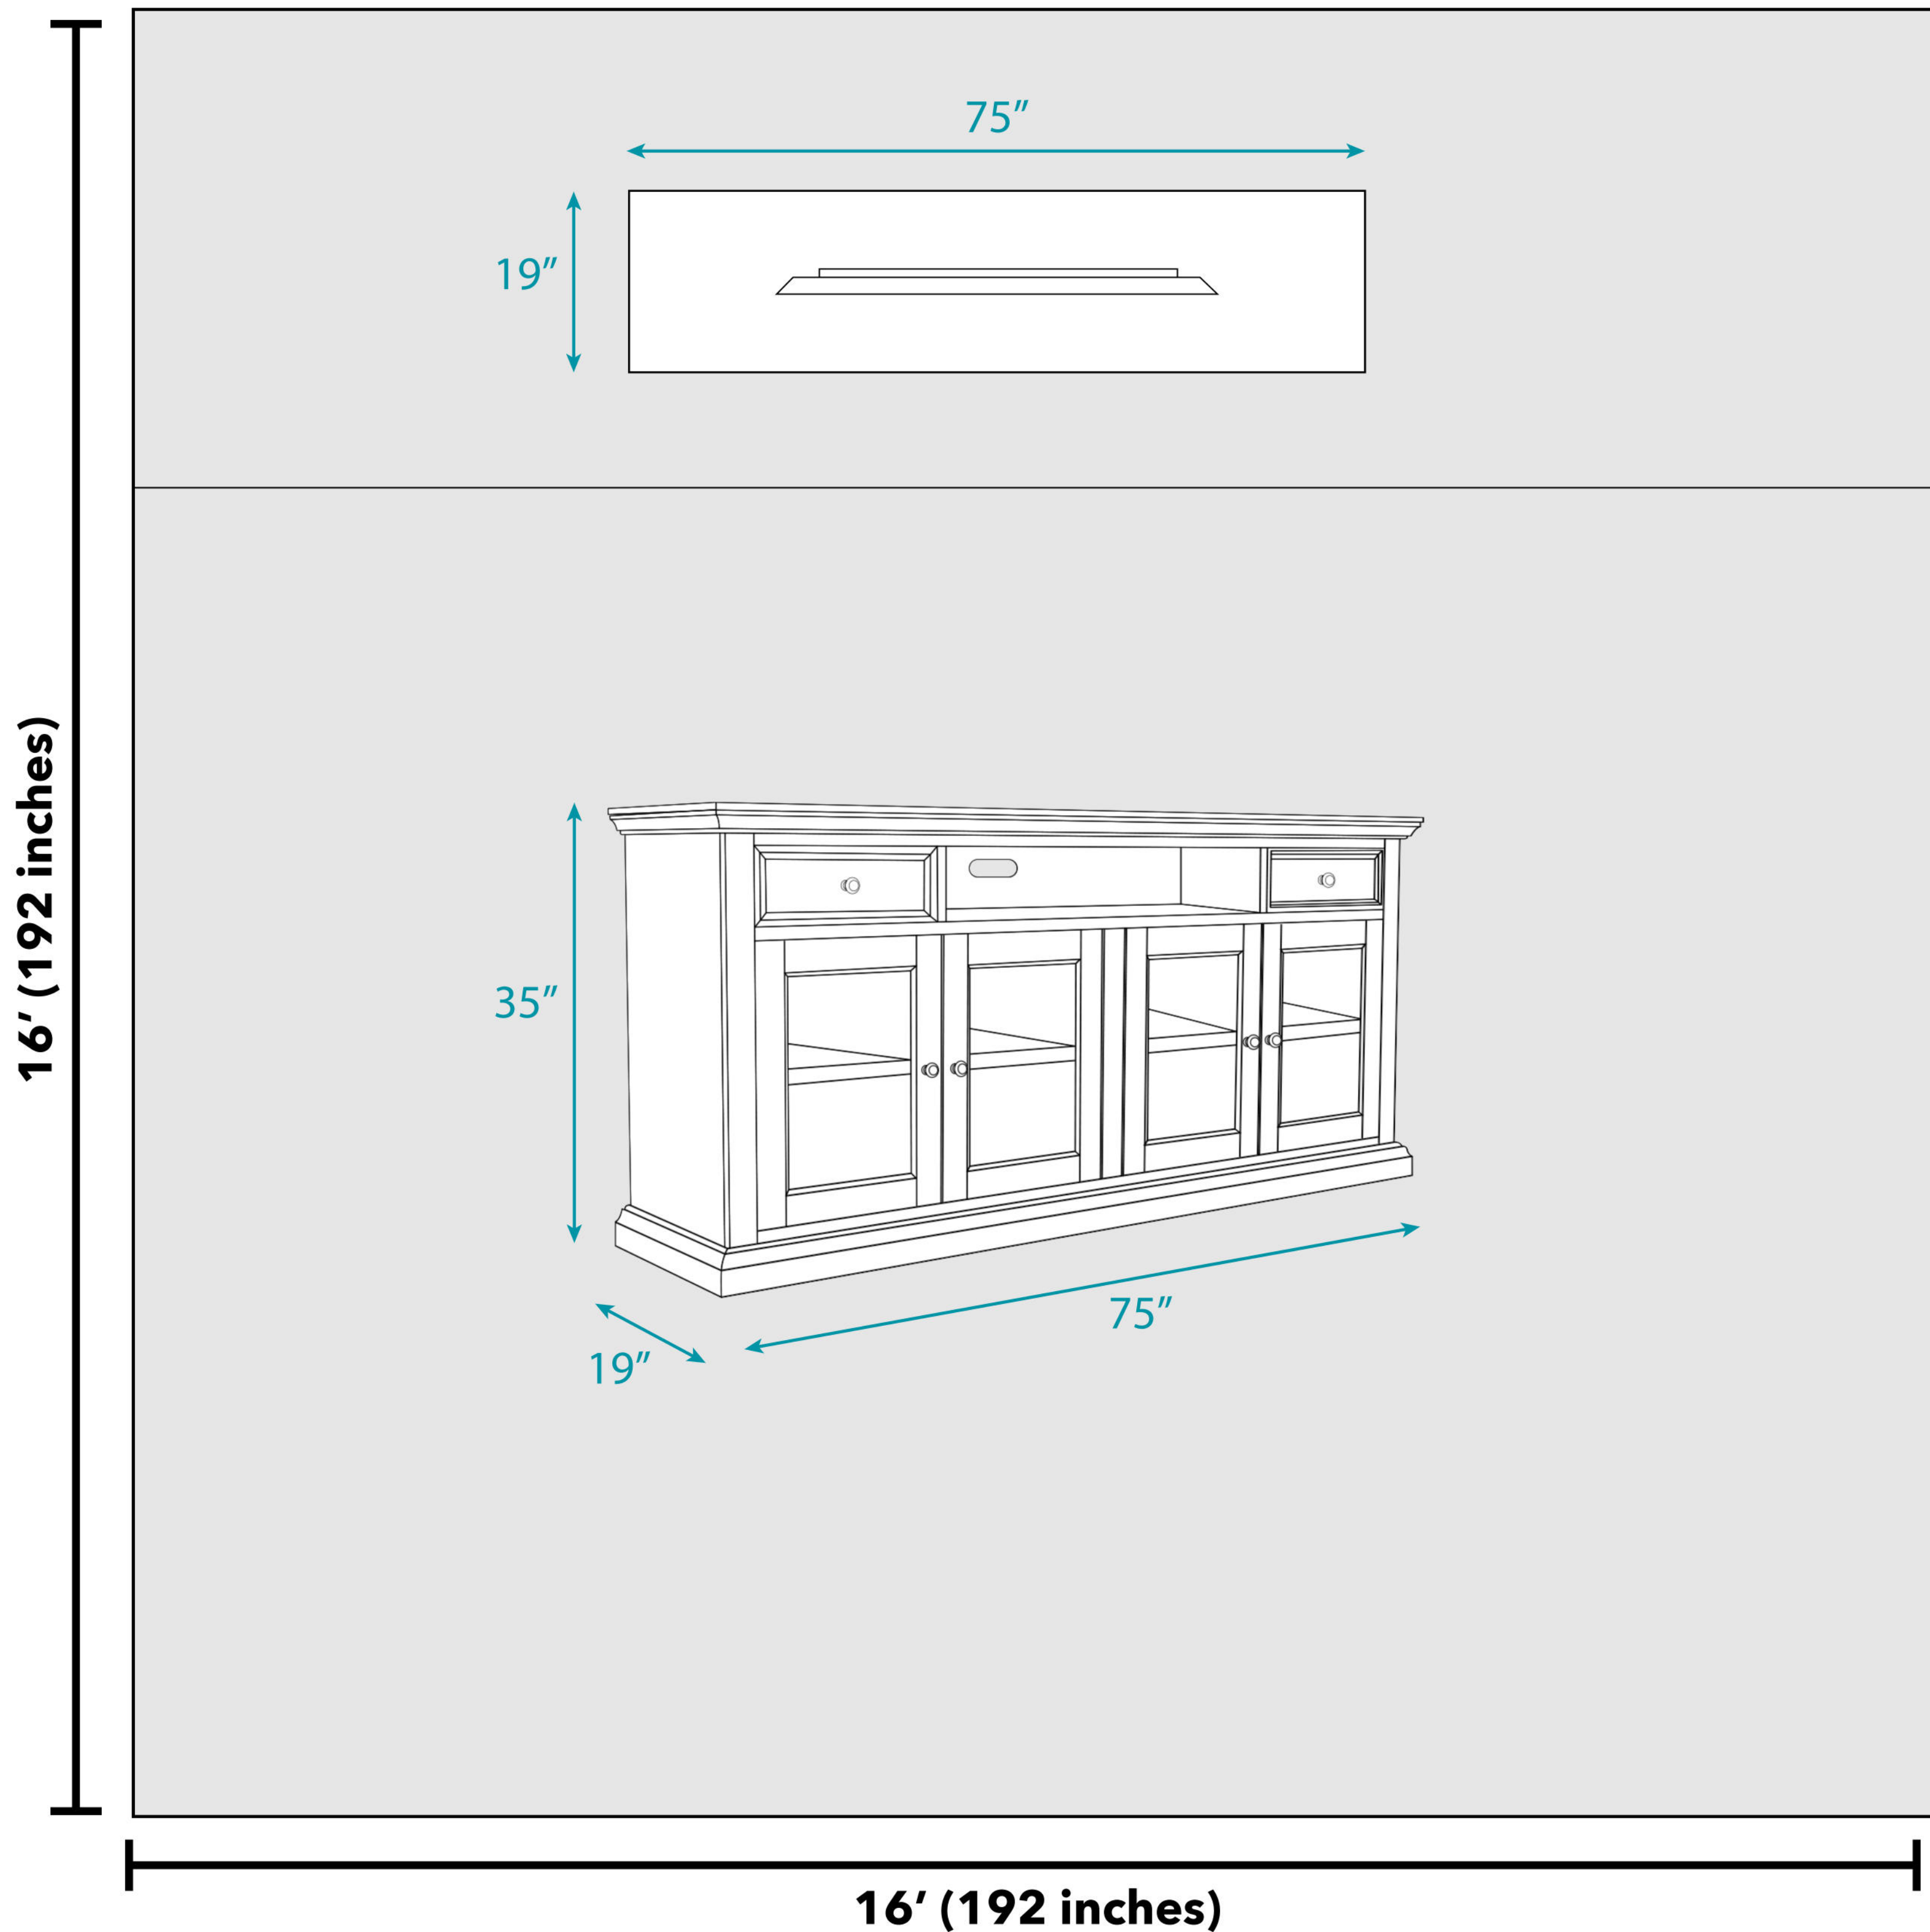

Floor Plan

Campbell 75" Media Console

Overall Dimensions:

- 75" W x 19" D x 35" H

Additional Dimensions:

- Center Open Shelf: 34" W x 17" D x 6" H
- Drawers: 14" W x 13" D x 4" H
- Cabinets: 35" W x 16" D x 21" H

*All shelves are adjustable 2" up or down

Door width required for delivery: 25"

National Average Living Room Size

As of 2021, Dimensions Guide estimates that the average living room is a 16x16 foot square. Depending on the size of your home, including the number of people in your household, it may make sense for your living room to be a different size or shape. All measurements are approximate and are provided for informational purposes only.