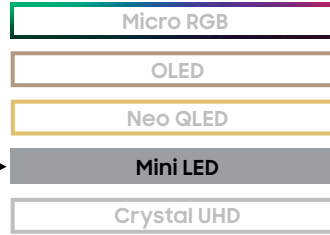

CLASS HIERARCHY

SIZE CLASS

85"	UN85M70HAFXZA
75"	UN75M70HAFXZA
65"	UN65M70HAFXZA
55"	UN55M70HAFXZA
50"	UN50M70HAFXZA
43"	UN43M70HAFXZA

Bright, accurate colors pair with deep, cinematic contrast thanks to precise Mini LED control. Get thousands of subscription-free channels, including 700+ premium Samsung TV Plus channels¹ and rest assured your personal data is secured with Knox Security².

TOP 10 KEY FEATURES

1. Mini LED Processor 4K
2. Pure Spectrum Color
3. Mini LED HDR
4. Endless Free Content¹
5. Ultimate Mini LED Dimming³
6. Motion Xcelerator + DLG 120Hz⁴
7. Color Booster
8. Soccer Mode
9. Gaming Hub⁵
10. Filmmaker Mode™⁶

PICTURE (PANEL)

Display Type: LED
Refresh Rate: 60Hz
Lighting Technology: Mini LED
Display Resolution: 4K (3,840 x 2,160)
Anti Reflection: N/A
Viewing Angle: N/A
Dimming Technology: Ultimate Mini LED Dimming ³