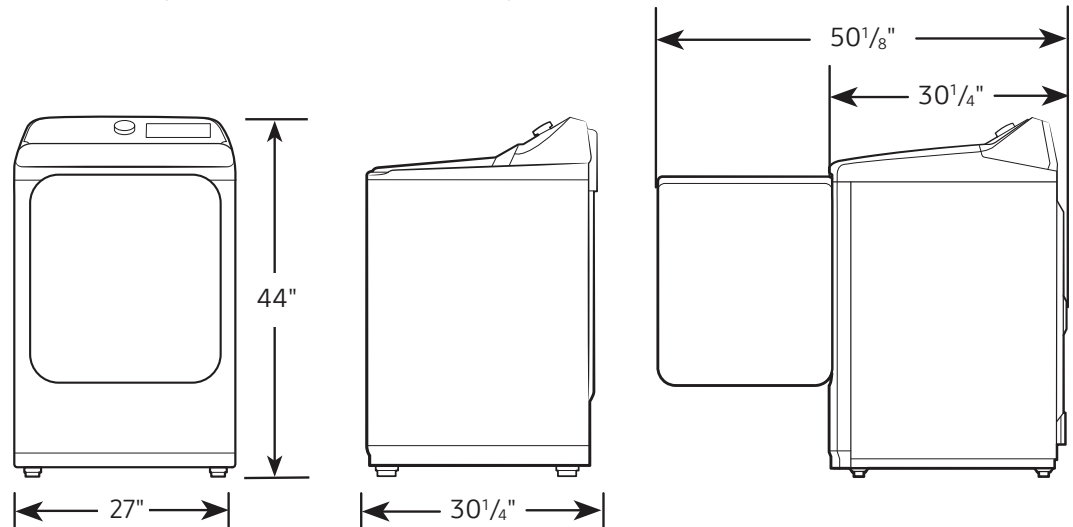

2 Additional Drying Options:

Wrinkle Prevent, Child Lock

4 Temperature Levels:

High, Medium, Low, Extra Low

Warranty

One (1) Year Parts and Labor

Product Dimensions & Weight (WxHxD)

Dimensions: 27" x 44" x 30¹/₄"

Weight: 119 lbs

Shipping Dimensions & Weight (WxHxD)

Dimensions: 29⁹/₁₆" x 46⁷/₈" x 31³/₁₆"

Weight: 125.7 lbs

Electric Dryer	Model #	UPC Code
White	DVE41A3000W	887276502007
Gas Dryer		
White	DVG41A3000W	887276502014
Matching Impeller Washer		
White	WA41A3000AW	887276475813
Matching Agitator Washer		
White	WA40A3005AW	887276475806
Optional Accessories		
Vent Kit	DV-2A	887276146416

DVE41A3000W

SAMSUNG

Samsung 7.2 cu. ft. Electric Dryer with Sensor Dry and 8 Drying Cycles

Dimensions

Required dimensions for installation:

Installation Specifications – Side-by-Side or Stand-alone

If the washer and dryer are installed together or the dryer alone, the closet front must have two unobstructed air openings for a combined minimum total area of 72-inch². Your washer alone does not require a specific air opening.