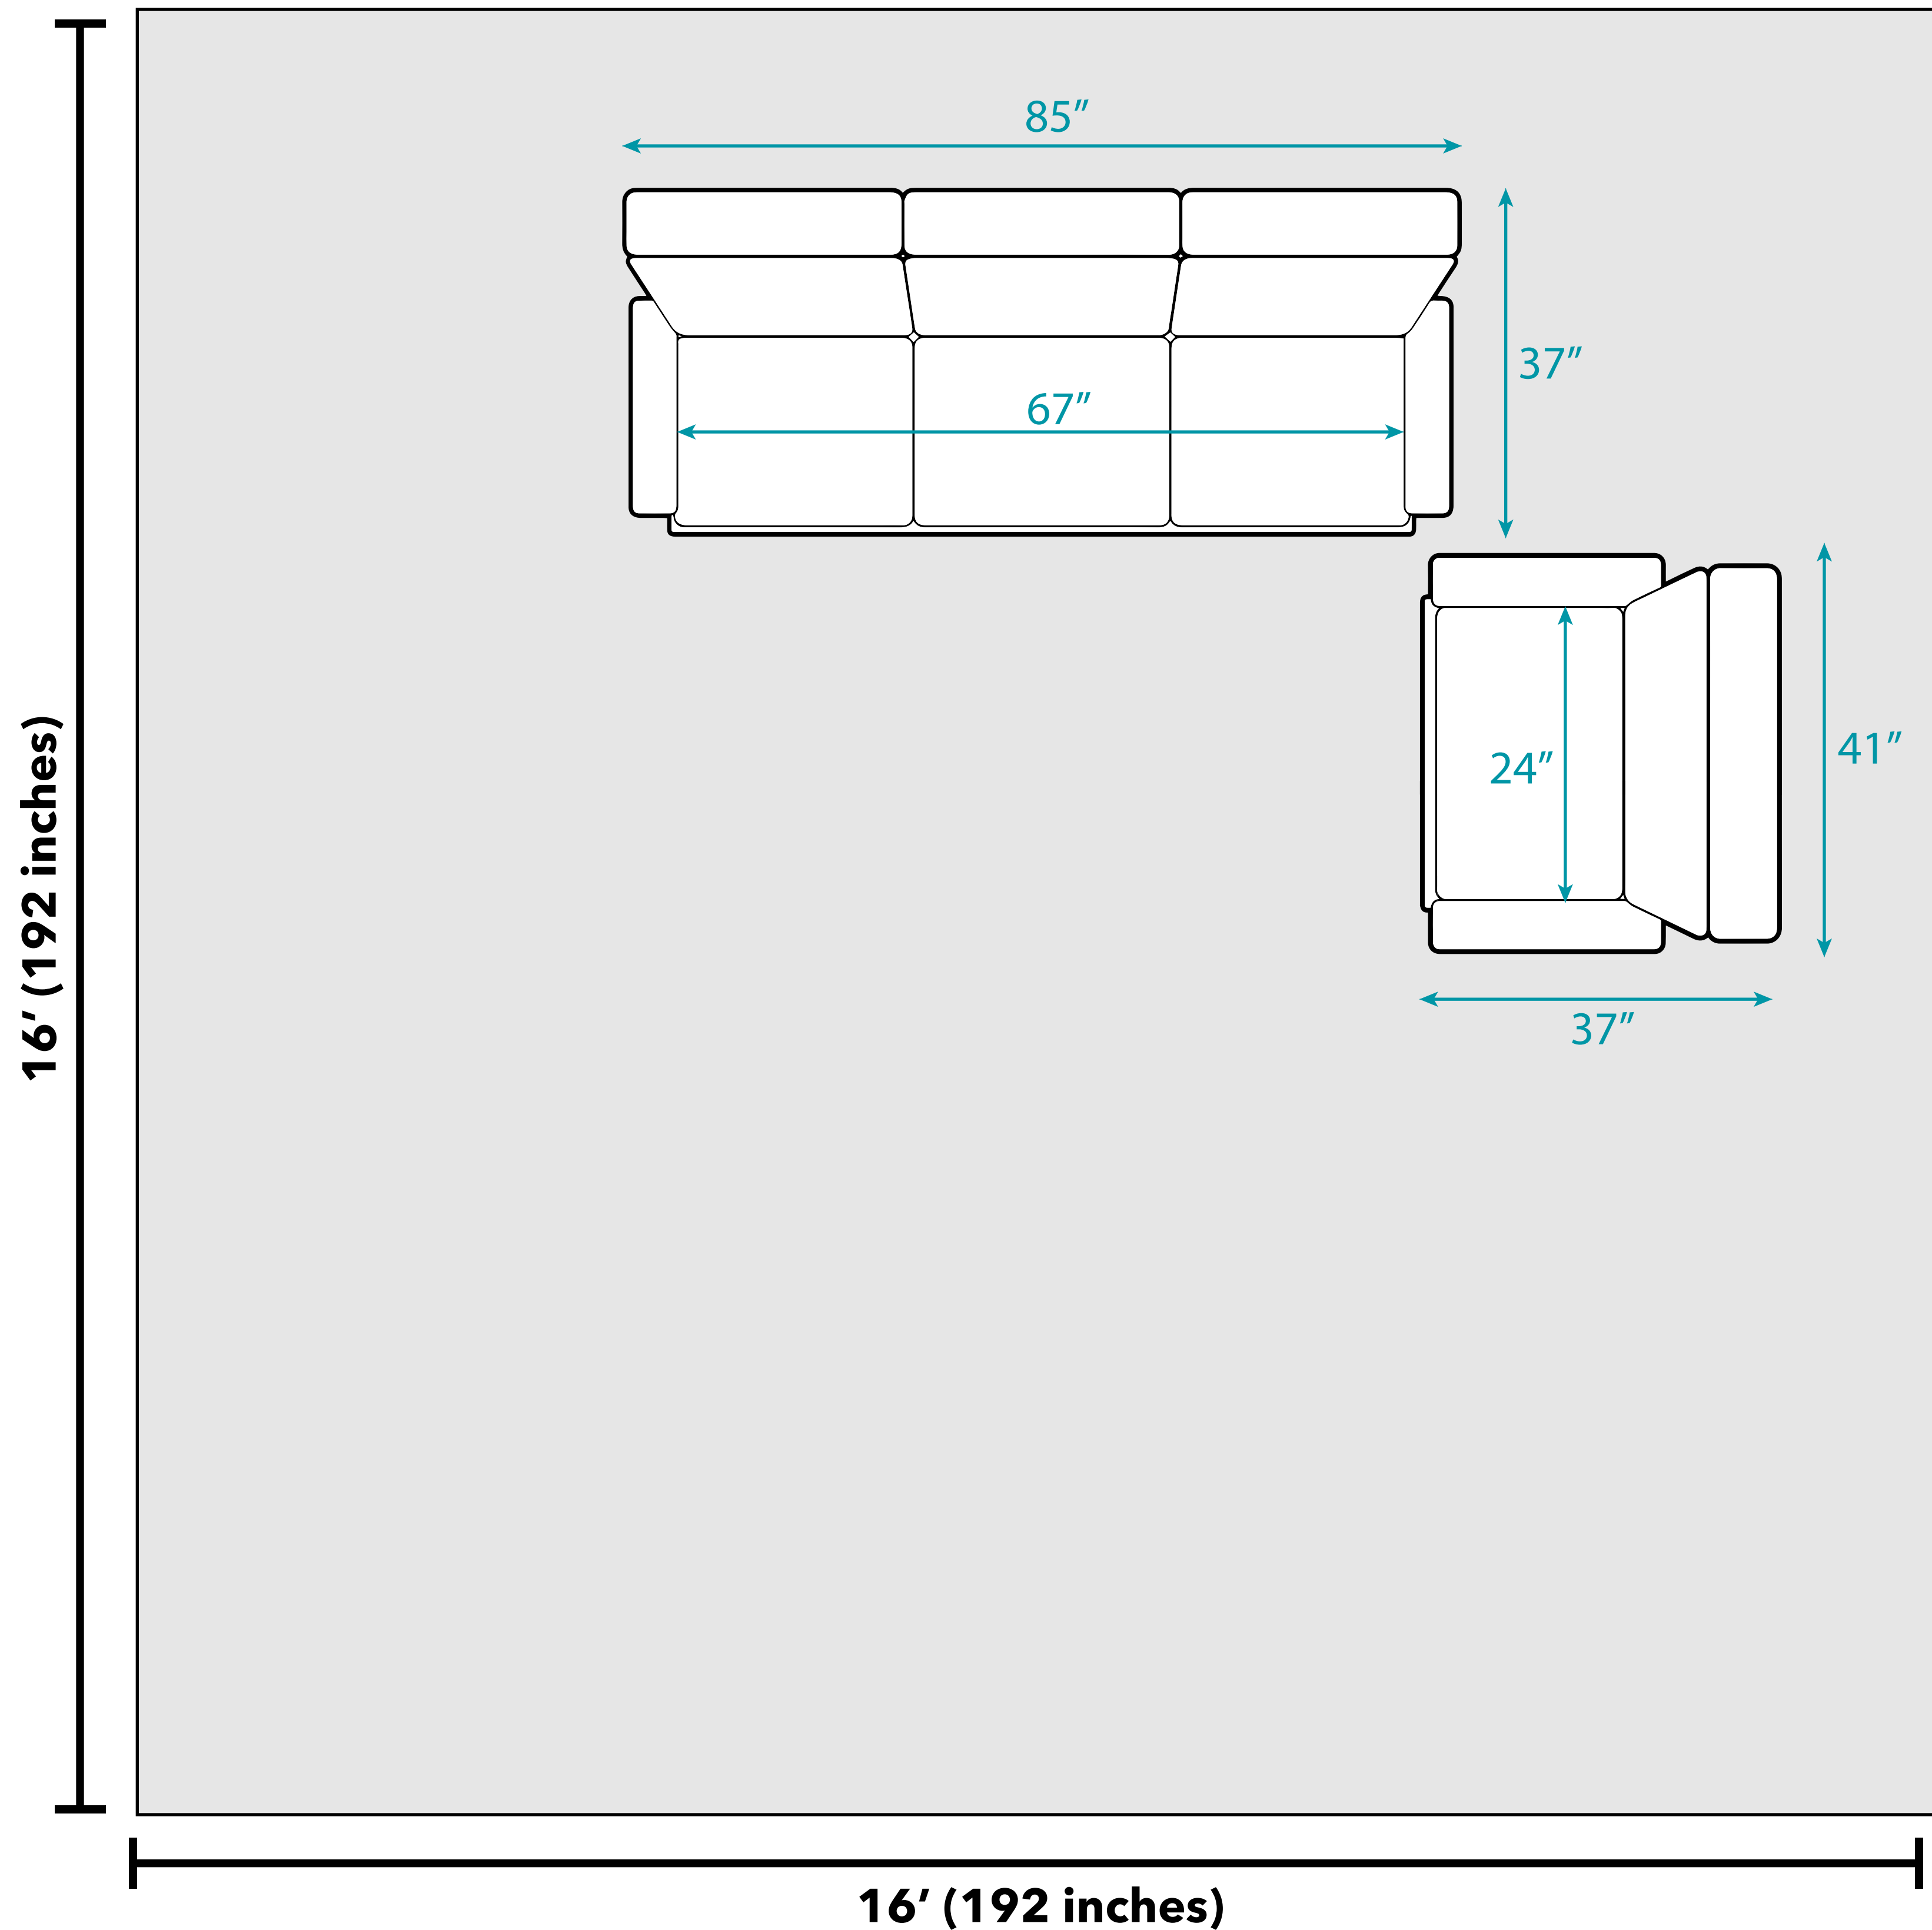

Abbyson™

Floor Plan