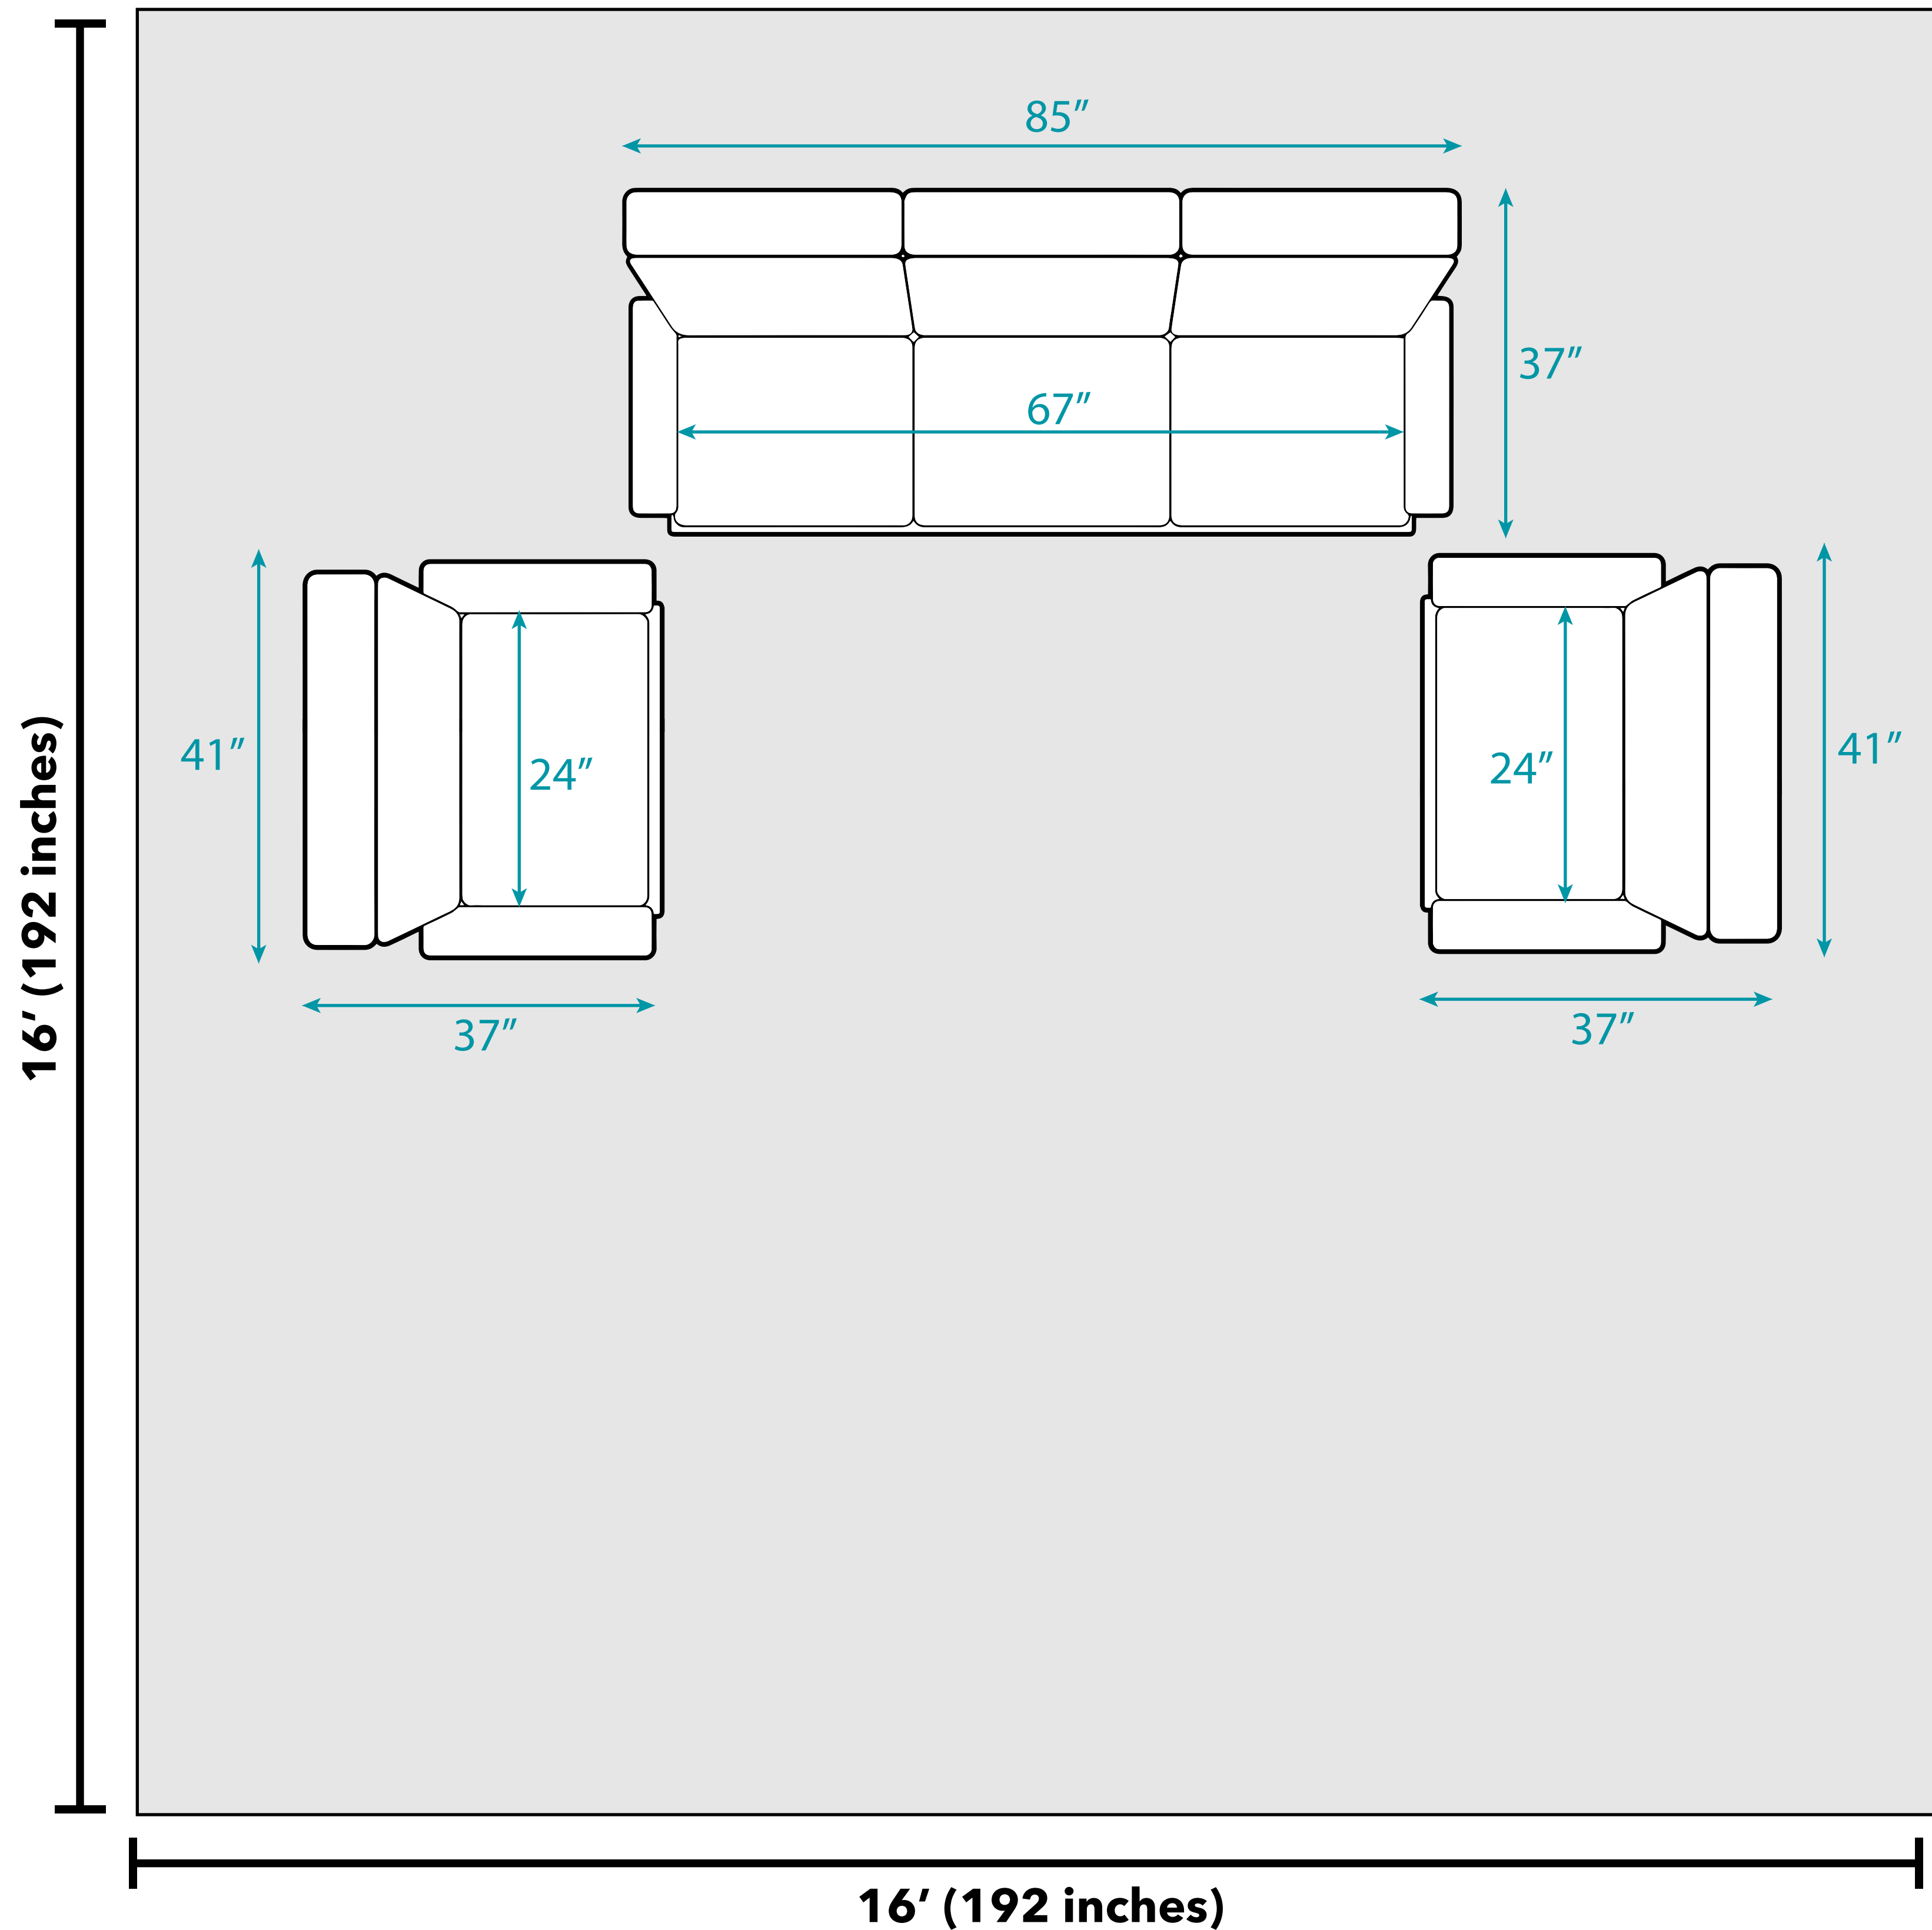

Abbyson™

Floor Plan