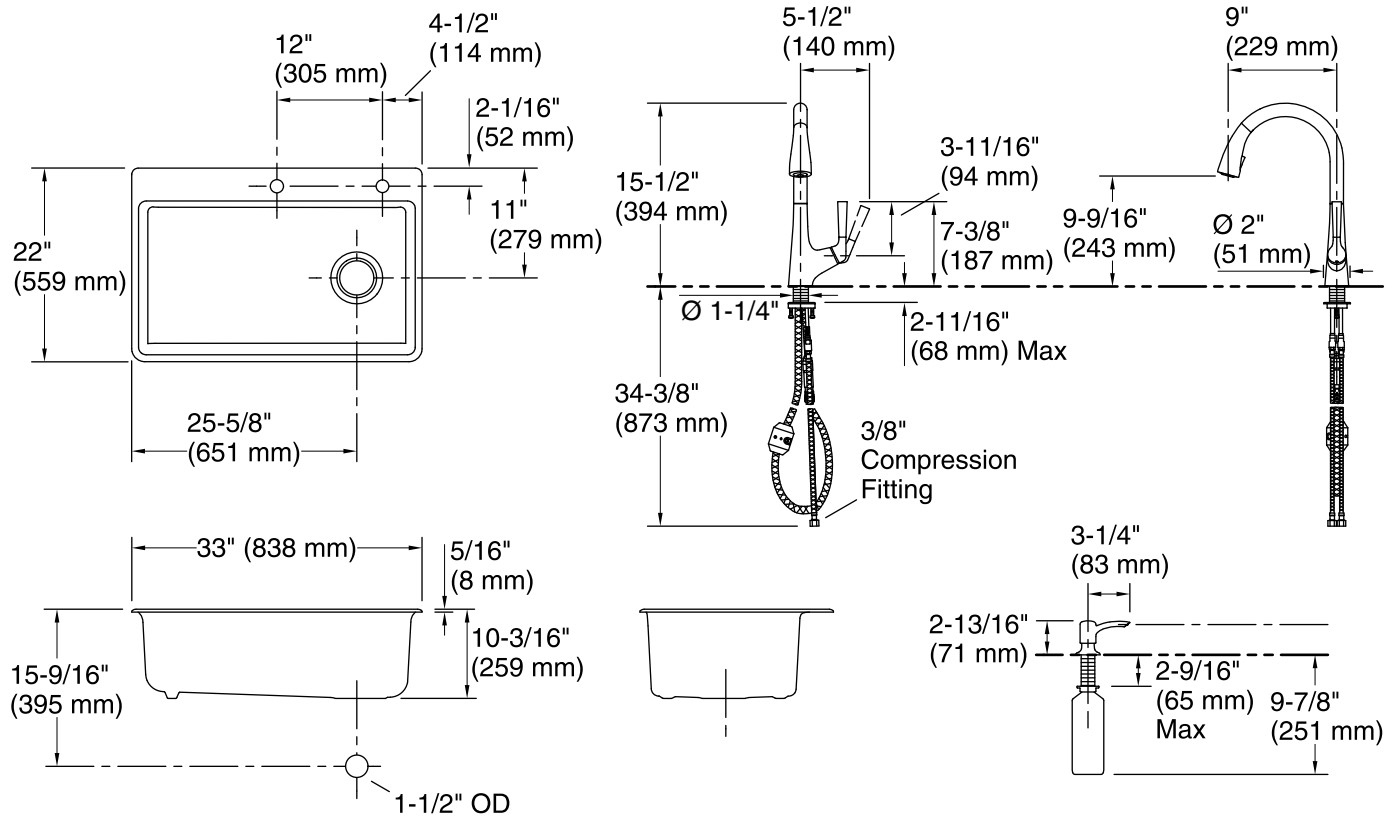

### Features

- Includes Malleco™ pull-down kitchen faucet with soap/lotion dispenser in Vibrant Stainless.
- 1.8 gal/min (6.8 /min) maximum flow rate at 60 psi (413.7 kPa).
- Faucet meets CalGreen requirements for kitchen faucets.
- Faucet meets NSF 61 and NSF 372.
- Includes sink strainer.
- Two faucet holes.
- 9-1/2 inch depth.
- Single-bowl.

### Technical Information

All product dimensions are nominal.

Bowl area:	Length: 30-1/8" (765 mm)
	Width: 16-15/16" (430 mm)
	Bowl depth: 9-1/2" (241 mm)
	Water depth: 9-1/2" (241 mm)
Drain hole:	3-7/8" (98 mm)
Template:	1281757-7, required, included