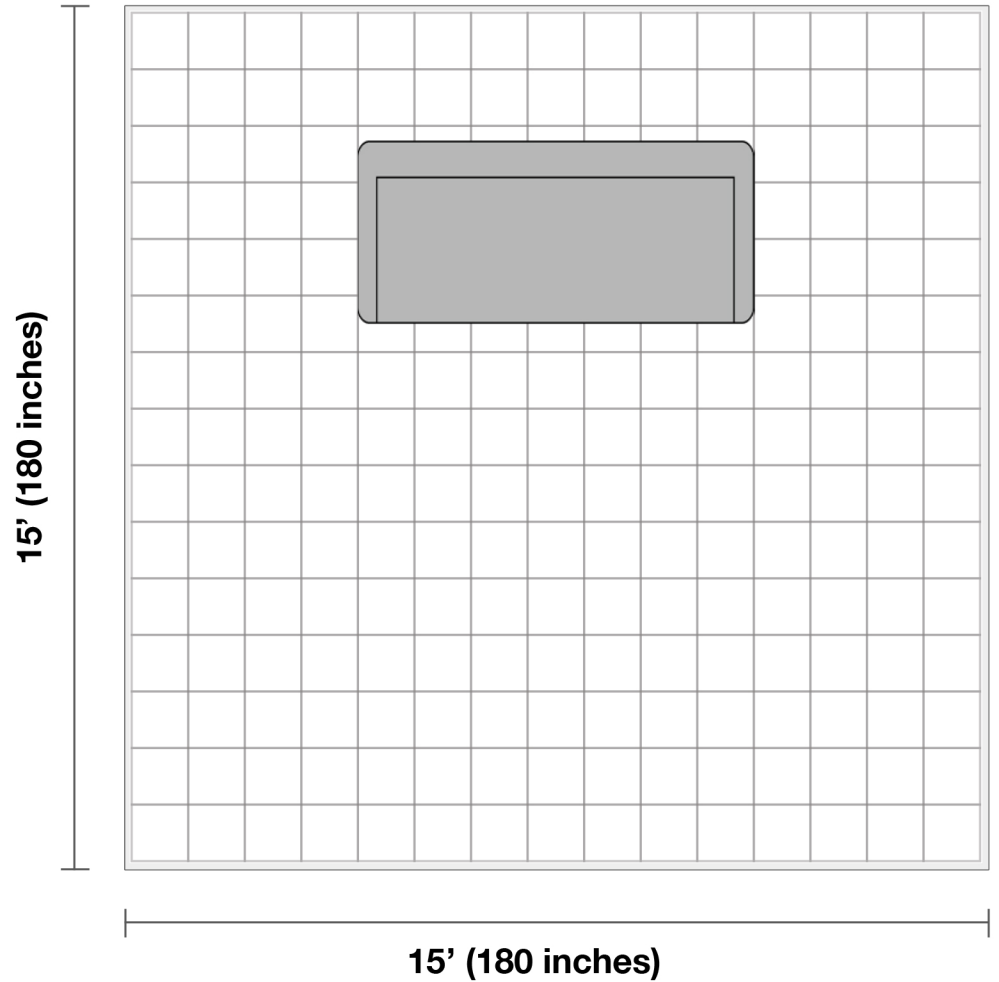

## General Dimensions:

95" L x 37" W x 30" H

Inside Seating Length: 78"

## Additional Dimensions:

Seat cushions are 26" deep and 19" high off the ground

Armrests are 8.75" wide and 30" high off the ground

## Room Plan:

Entry width required for delivery: 32"

## Living Room Size

Living rooms vary in shapes and sizes. The layout is scaled to 15' x 15' for visual purposes.