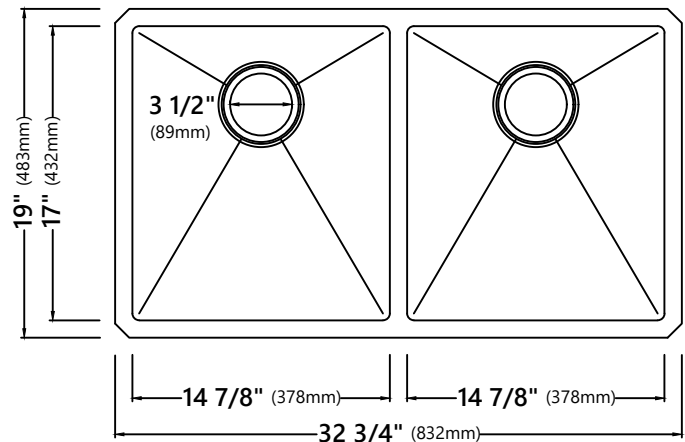

KHU102-33

33 Inch Undermount Double Bowl Stainless Steel Kitchen Sink

Kräus®

SPECIFICATION SHEET

Sink Dimensions

Overall Dimensions: 32 3/4" x 19"

Bowl Dimensions: 14 7/8" x 17"

Sink Depth: 10"

Features

- 16 Gauge Stainless Steel
- Undermount Installation
- Double Bowl Sink
- 50/50 Split
- Handmade
- Required Minimum Cabinet Size: 36"
- Rear Center-Set Drains
- 3 1/2" Drain Opening
- NoiseDefend Undercoating and Sound Dampening Pads

Accessories Included

- Basket Strainer BST-1 & ST-1
- Bottom Grid KBG-102-33-1
- Bottom Grid KBG-102-33-2
- Cut-Out Template
- Mounting Hardware
- Towel

CODES/STANDARDS:

Product Certification

cUPC (ASME A112.19.3/CSA B45.4)

Warranty

Kraus Limited Lifetime Warranty

see website for details