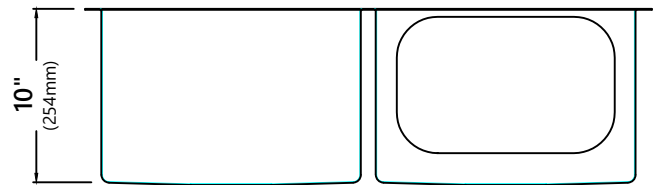

KHU102-33

33 Inch Undermount Double Bowl Stainless Steel Kitchen Sink

Kräus®

SPECIFICATION SHEET

Sink Dimensions

Overall Dimensions: 32 3/4" x 19"

Bowl Dimensions: 14 7/8" x 17"

Sink Depth: 10"

Features

- 16 Gauge Stainless Steel
- Undermount Installation
- Double Bowl Sink
- 50/50 Split
- Handmade
- Required Minimum Cabinet Size: 36"
- Rear Center-Set Drains
- 3 1/2" Drain Opening
- NoiseDefend Undercoating and Sound Dampening Pads

Accessories Included

- Basket Strainer BST-1 & ST-1
- Bottom Grid KBG-102-33-1
- Bottom Grid KBG-102-33-2
- Cut-Out Template
- Mounting Hardware
- Towel

CODES/STANDARDS:

Product Certification

cUPC (ASME A112.19.3/CSA B45.4)

Warranty

Kraus Limited Lifetime Warranty

see website for details