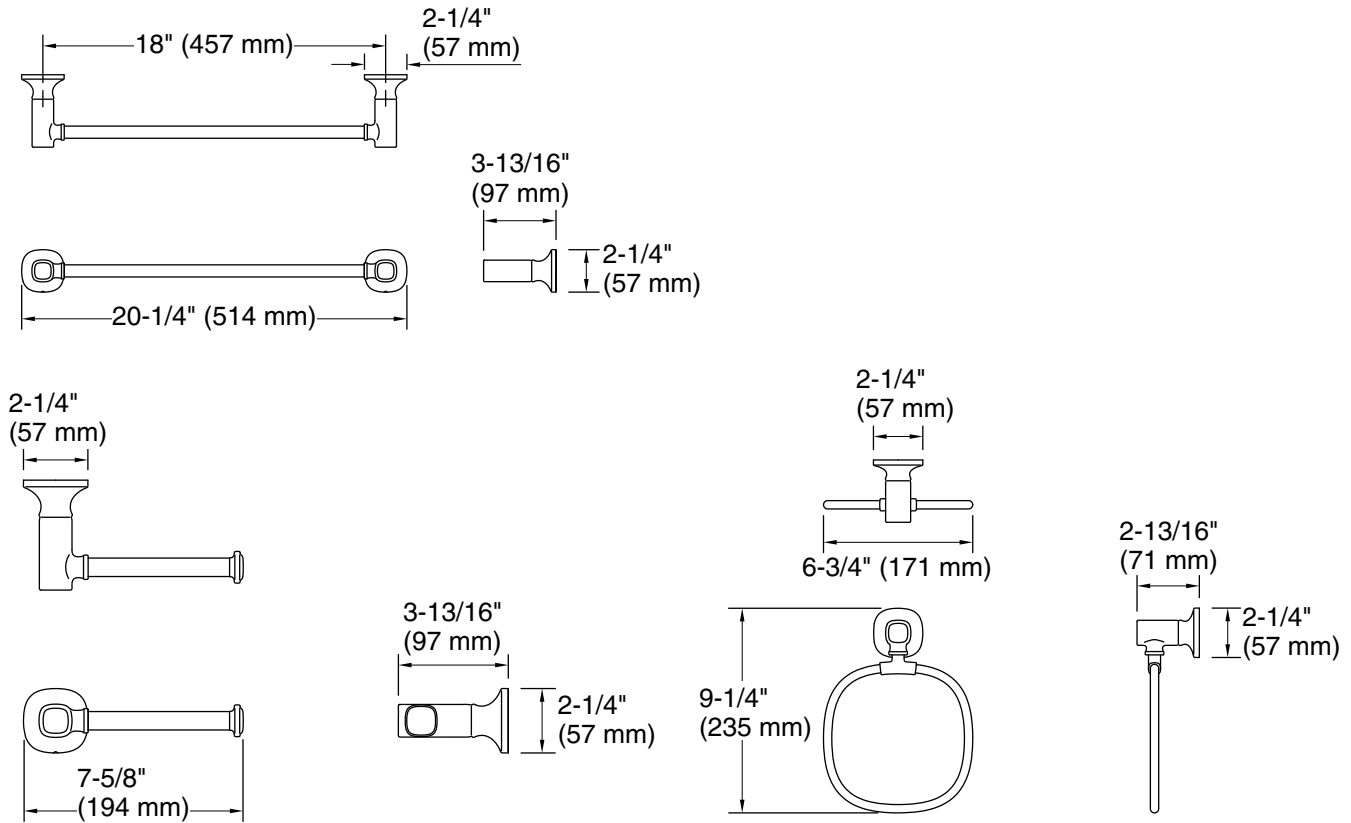

Terzet®

Three-piece bathroom accessory set
K-R33796

Features

- Coordinating 18" (457 mm) towel bar, towel ring, and toilet paper holder

Material

- Premium metal construction for durability and reliability
- KOHLER finishes resist corrosion and tarnishing

For the most current Specification Sheet, go to www.kohler.com USA or www.kohler.ca Canada

9-21-2025 10:12 - US

THE BOLD LOOK
OF **KOHLER®**

Technical Information

All product dimensions are nominal.

Material: Zinc, Stainless Steel