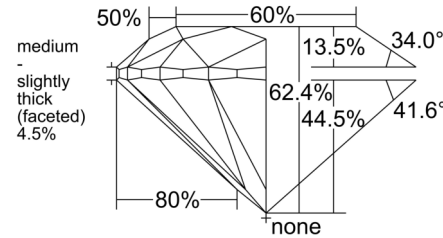

GIA NATURAL DIAMOND GRADING REPORT

June 25, 2025
 GIA Report Number 2524525704
 Shape and Cutting Style Round Brilliant
 Measurements 8.01 - 8.06 x 5.01 mm

GRADING RESULTS

Carat Weight 2.01 carat
 Color Grade I
 Clarity Grade VVS2
 Cut Grade Excellent

ADDITIONAL GRADING INFORMATION

Polish Excellent
 Symmetry Excellent
 Fluorescence None
 Inscription(s): GIA 2524525704
Comments: Surface graining is not shown.

PROPORTIONS

Profile to actual proportions

CLARITY CHARACTERISTICS

* Red symbols denote internal characteristics (inclusions). Green or black symbols denote external characteristics (blemishes). Diagram is an approximate representation of the diamond, and symbols shown indicate type, position, and approximate size of clarity characteristics. All clarity characteristics may not be shown. Details of finish are not shown.