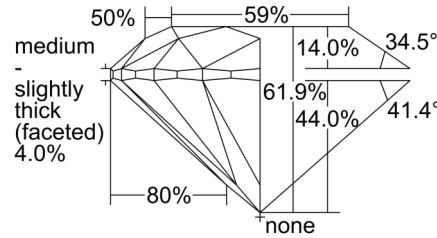

GIA NATURAL DIAMOND GRADING REPORT

September 25, 2024
GIA Report Number 1503495687
Shape and Cutting Style ..... Round Brilliant
Measurements ..... 7.49 - 7.54 x 4.65 mm

GRADING RESULTS

Carat Weight ..... 1.62 carat
Color Grade I
Clarity Grade VVS2
Cut Grade ..... Excellent

ADDITIONAL GRADING INFORMATION

Polish ..... Excellent
Symmetry ..... Excellent
Fluorescence ..... None
Inscription(s): GIA 1503495687
Comments: Additional clouds are not shown.

PROPORTIONS

Profile to actual proportions