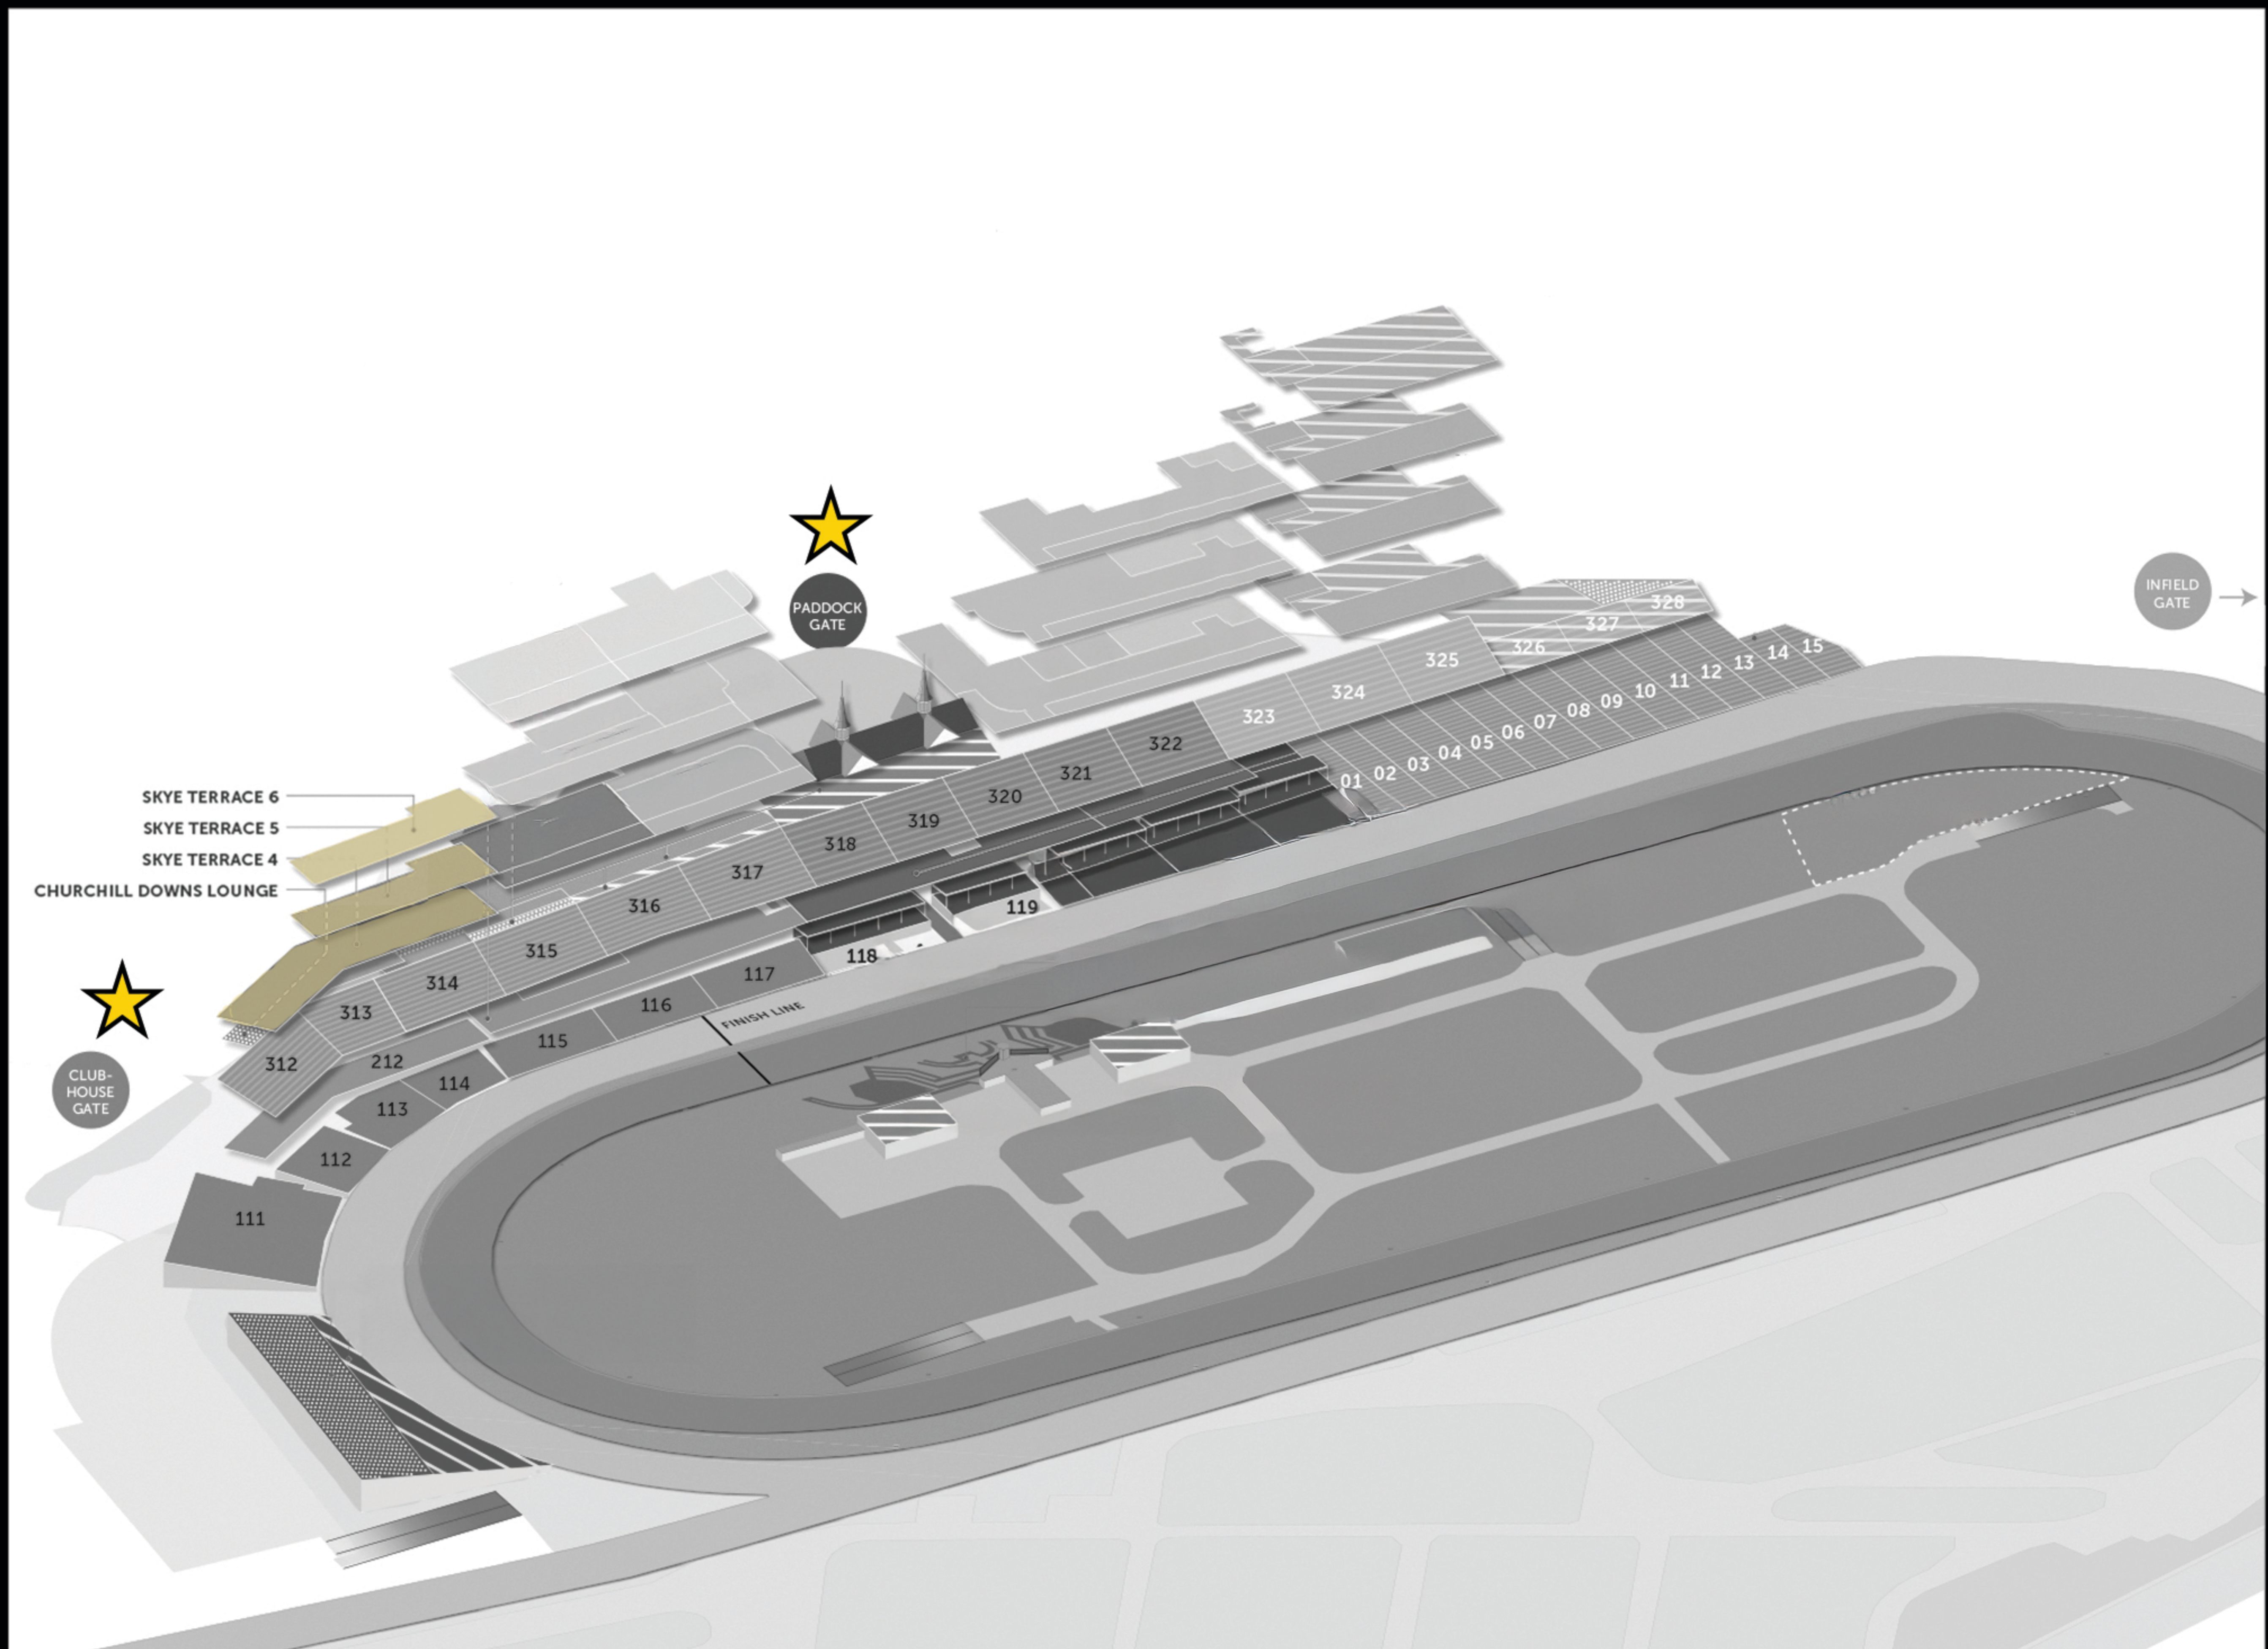

152TM

KENTUCKY DERBY

★ Paddock and Clubhouse Entrance Gates

OFF-SITE PARKING AT DERBY CITY GAMING & HOTEL WITH SEMI-PRIVATE TRANSPORTATION SHUTTLE TO CHURCHILL DOWNS

■ SKYE TERRACE DINING