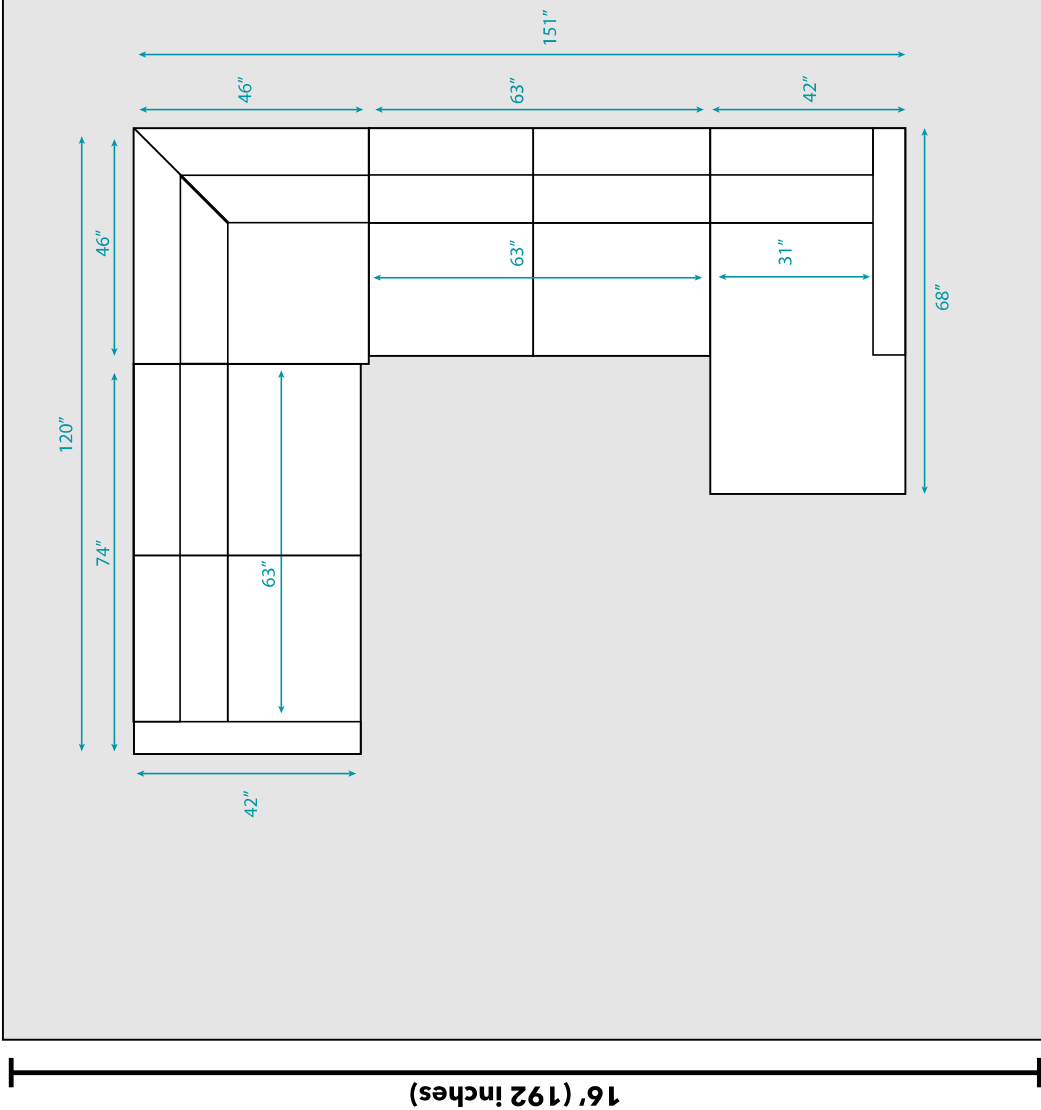

### Floor Plan

16' (192 inches)

16' (192 inches)

### National Average Living Room Size

As of 2021, Dimensions Guide estimates that the average living room is a 16x16 foot square. Depending on the size of your home, including the number of people in your household, it may make sense for your living room to be a different size or shape. All measurements are approximate and are provided for informational purposes only.

### Overall Dimensions:

- 151" L x 120" W x 30" H
- Left-Arm Facing Loveseat: 74"L x 42"W x 30"H  
Inside Seating Width: 63"
- Corner Wedge: 46"L x 46"W x 30"H
- Armless Loveseat: 63"L x 42"W x 30"H  
Inside Seating Width: 63"
- Right-Arm Facing Chaise: 42"L x 68"W x 30"H  
Inside Seating Width: 31"

**Door width required for delivery: 27"**