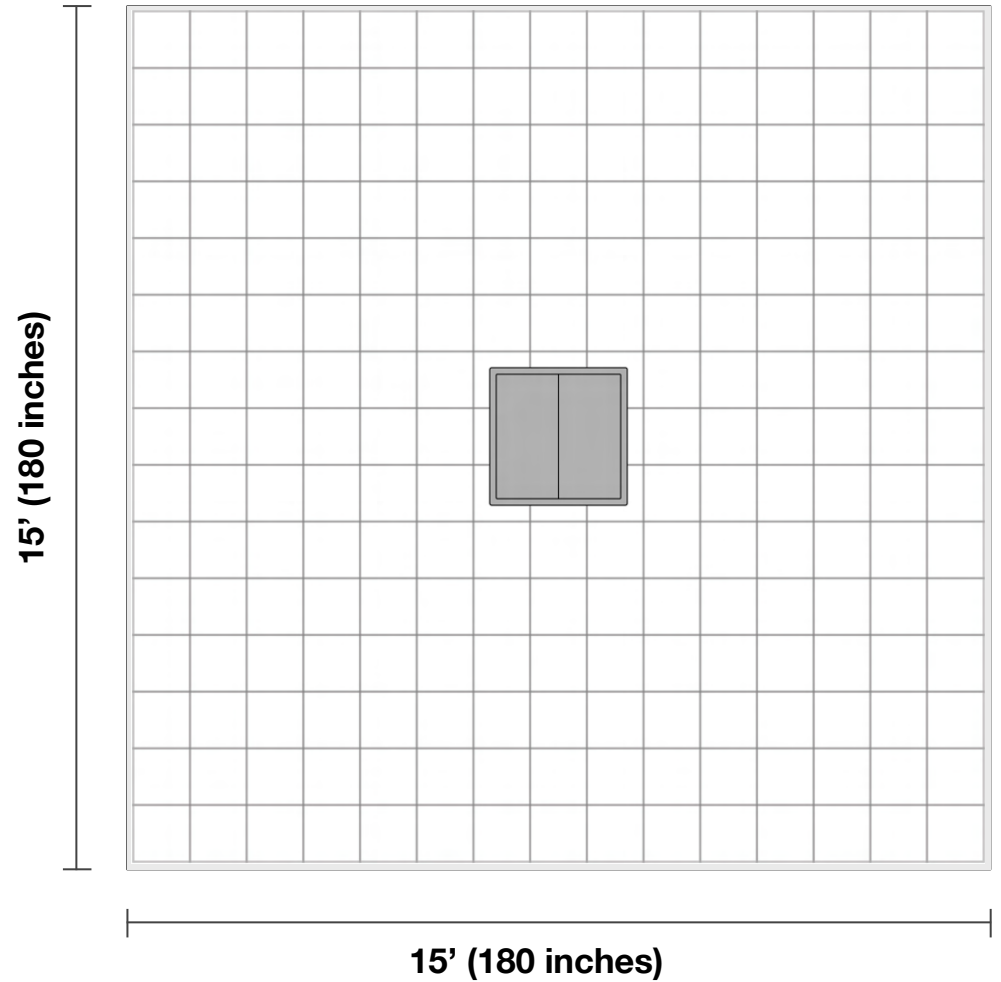

## General Dimensions:

Overall Size: 29" L x 29" W x 19" H

## Additional Dimensions:

Leg Height: 2"

## Room Plan:

Entry width required for delivery: 20"

## Living Room Size

Living rooms vary in shapes and sizes. The layout is scaled to 15' x 15' for visual purposes.