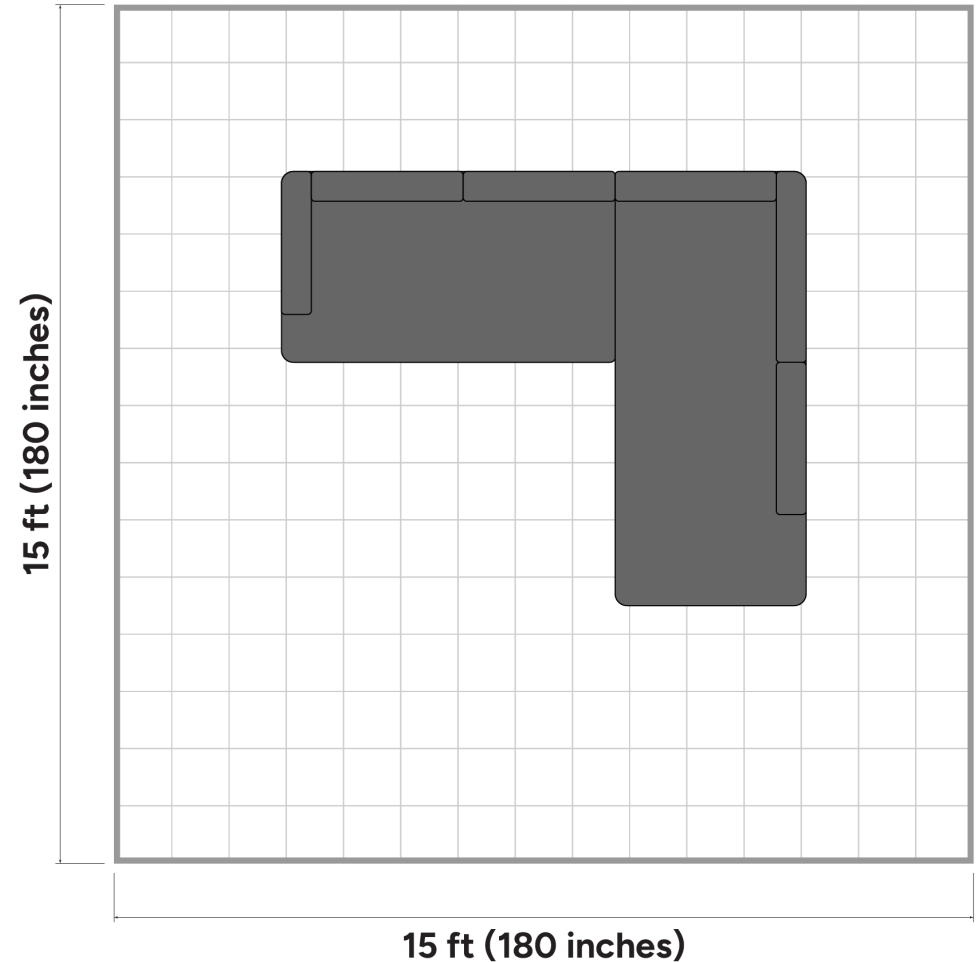

2-Piece Leather Sectional

Before purchasing your furniture, please measure your space and note all item measurements to ensure the item will fit your space.

General Dimensions:

Overall Dimension: 110" L x 91" W x 33" H

Additional Dimensions:

Seat Depth: 25"

Seat Height: 17"

Arm Height: 27"

Room Plan:

Entry width required for delivery: 26"

Living Room Size

Living rooms vary in shapes and sizes. The layout is scaled to 15' x 15' for visual purposes.