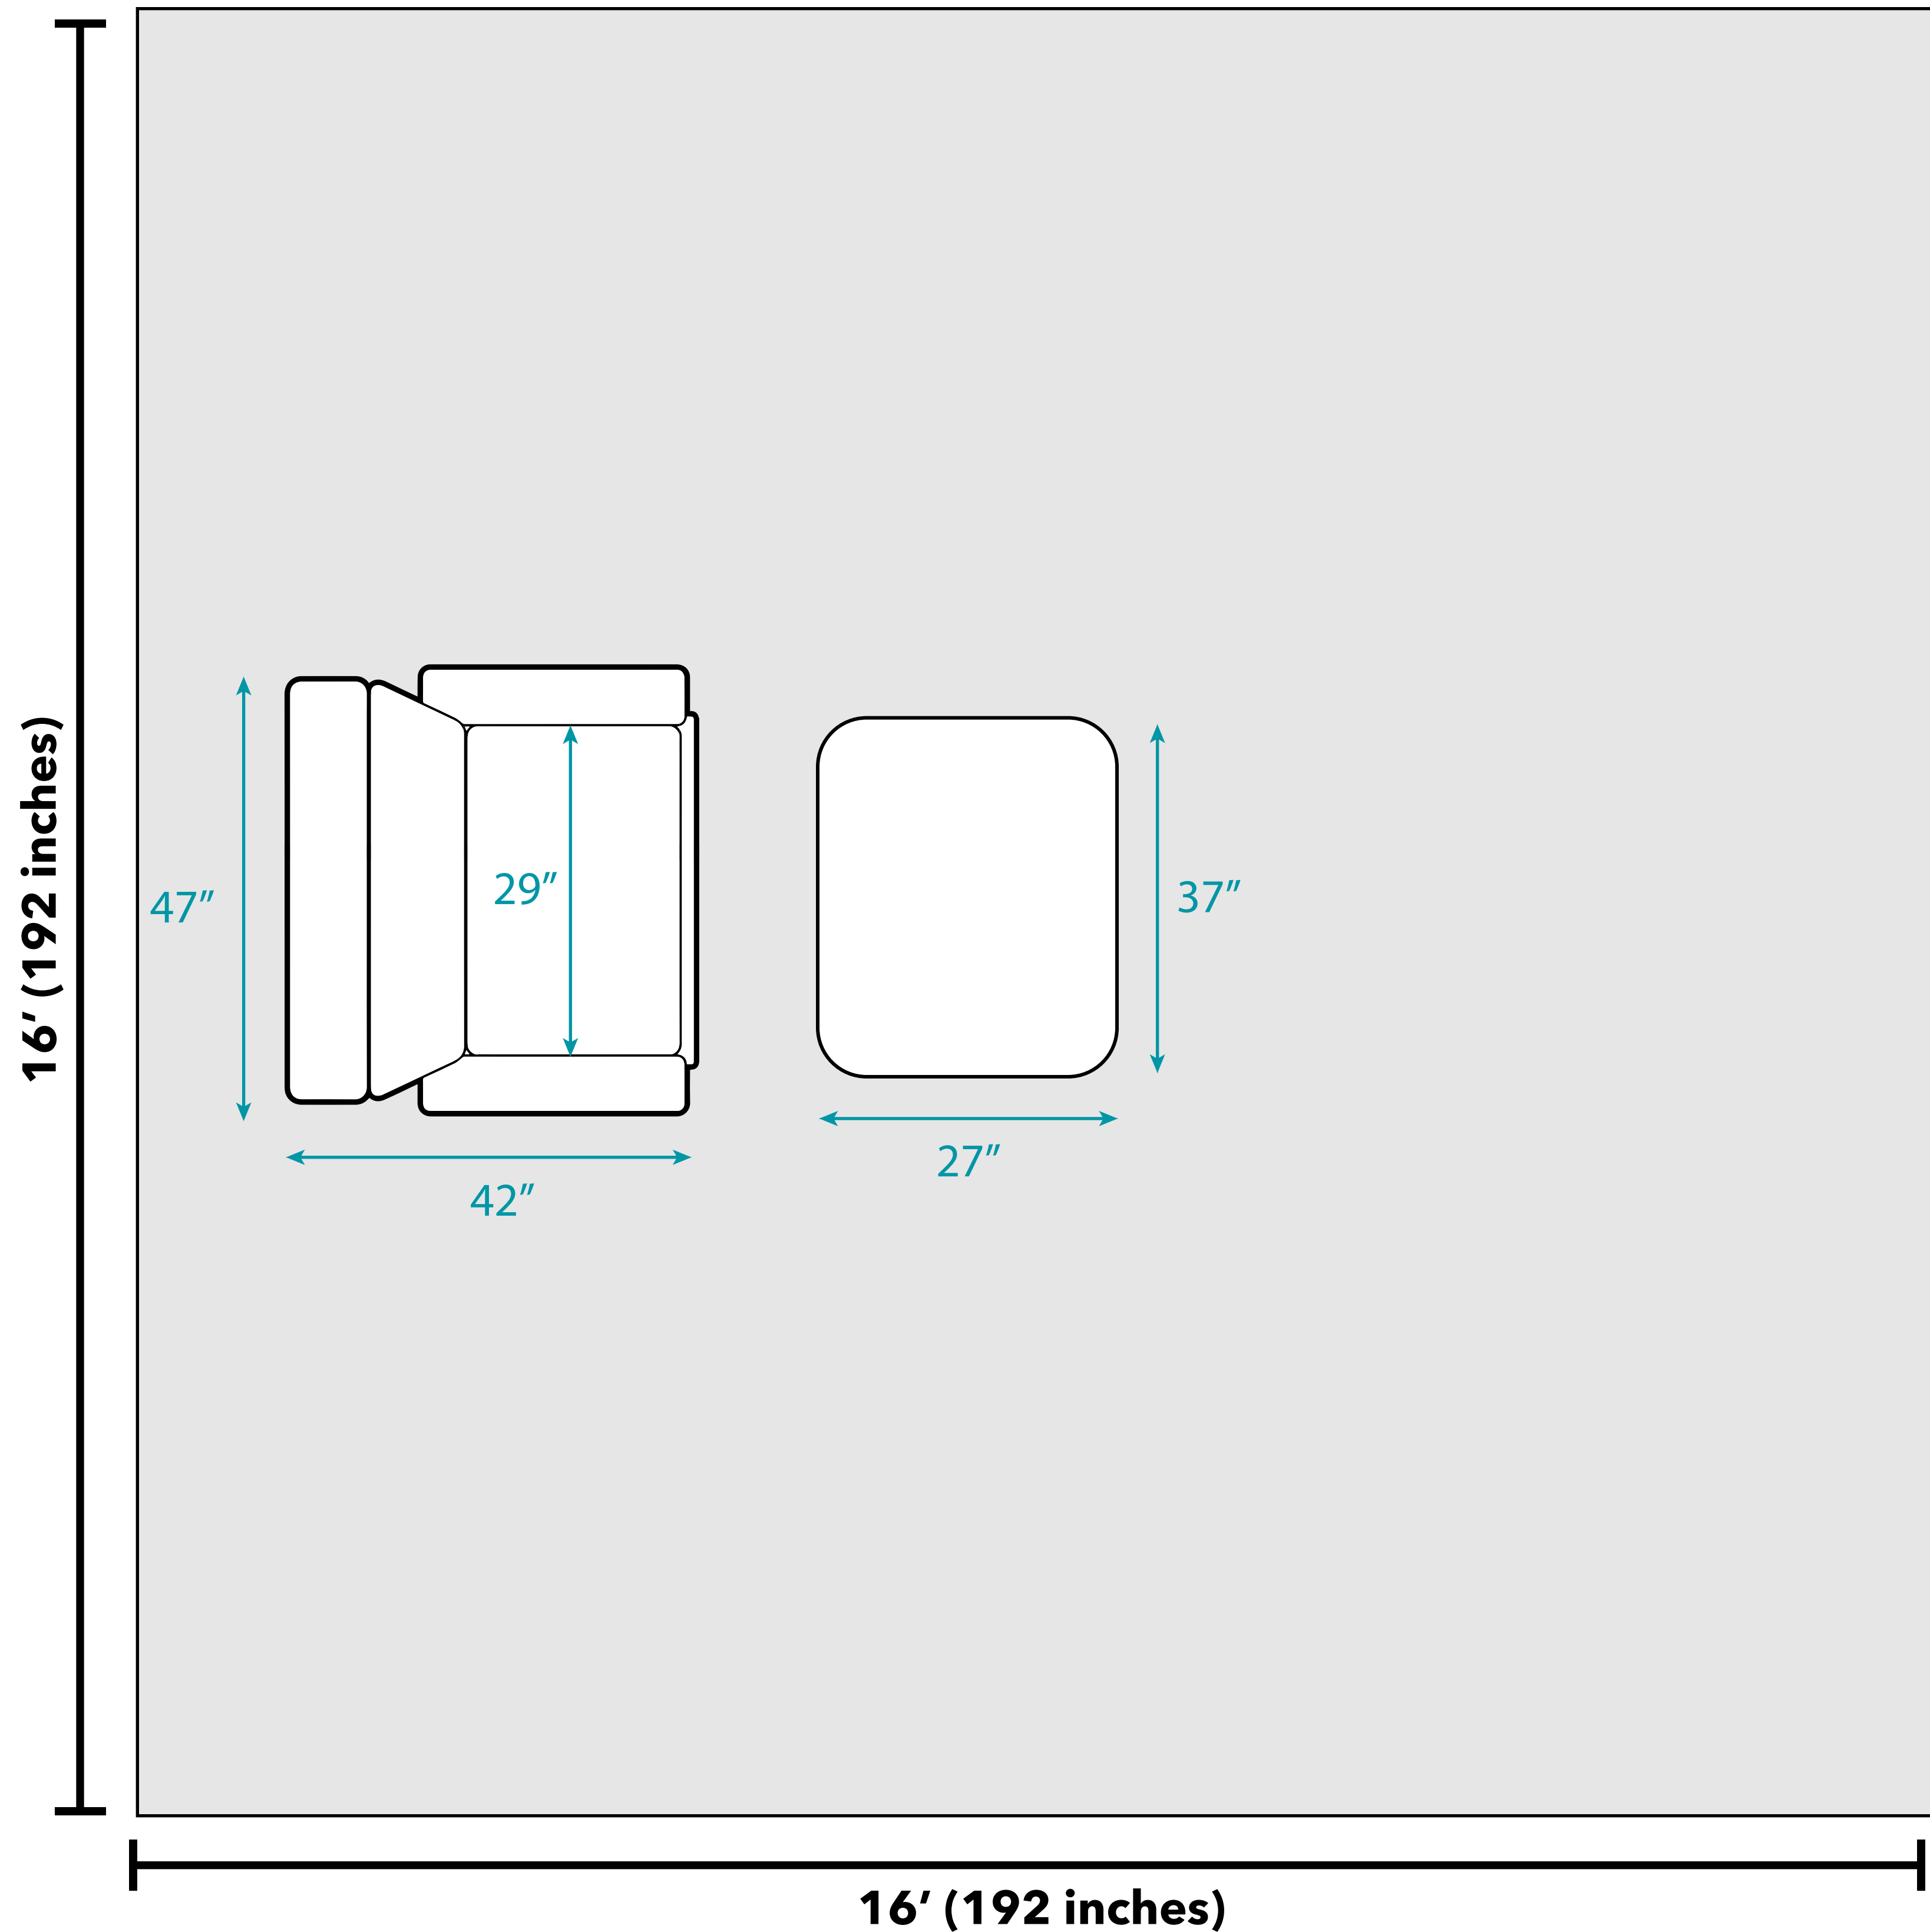

Floor Plan

Hensley 2-pc Fabric Set Chair and Ottoman

Overall Dimensions:

- Chair dimensions: 47" L x 42" W x 32" H
Inside seating width: 29"
- Ottoman dimensions: 27" L x 37" W x 19" H

Additional Dimensions:

- Seat cushions are 23" deep and 18" high off the ground
- Armrests are 9" wide and 23" high off the ground
- Legs are 2" tall

National Average Living Room Size

As of 2021, Dimensions Guide estimates that the average living room is a 16x16 foot square. Depending on the size of your home, including the number of people in your household, it may make sense for your living room to be a different size or shape. All measurements are approximate and are provided for informational purposes only.

Door width required for delivery: 32"