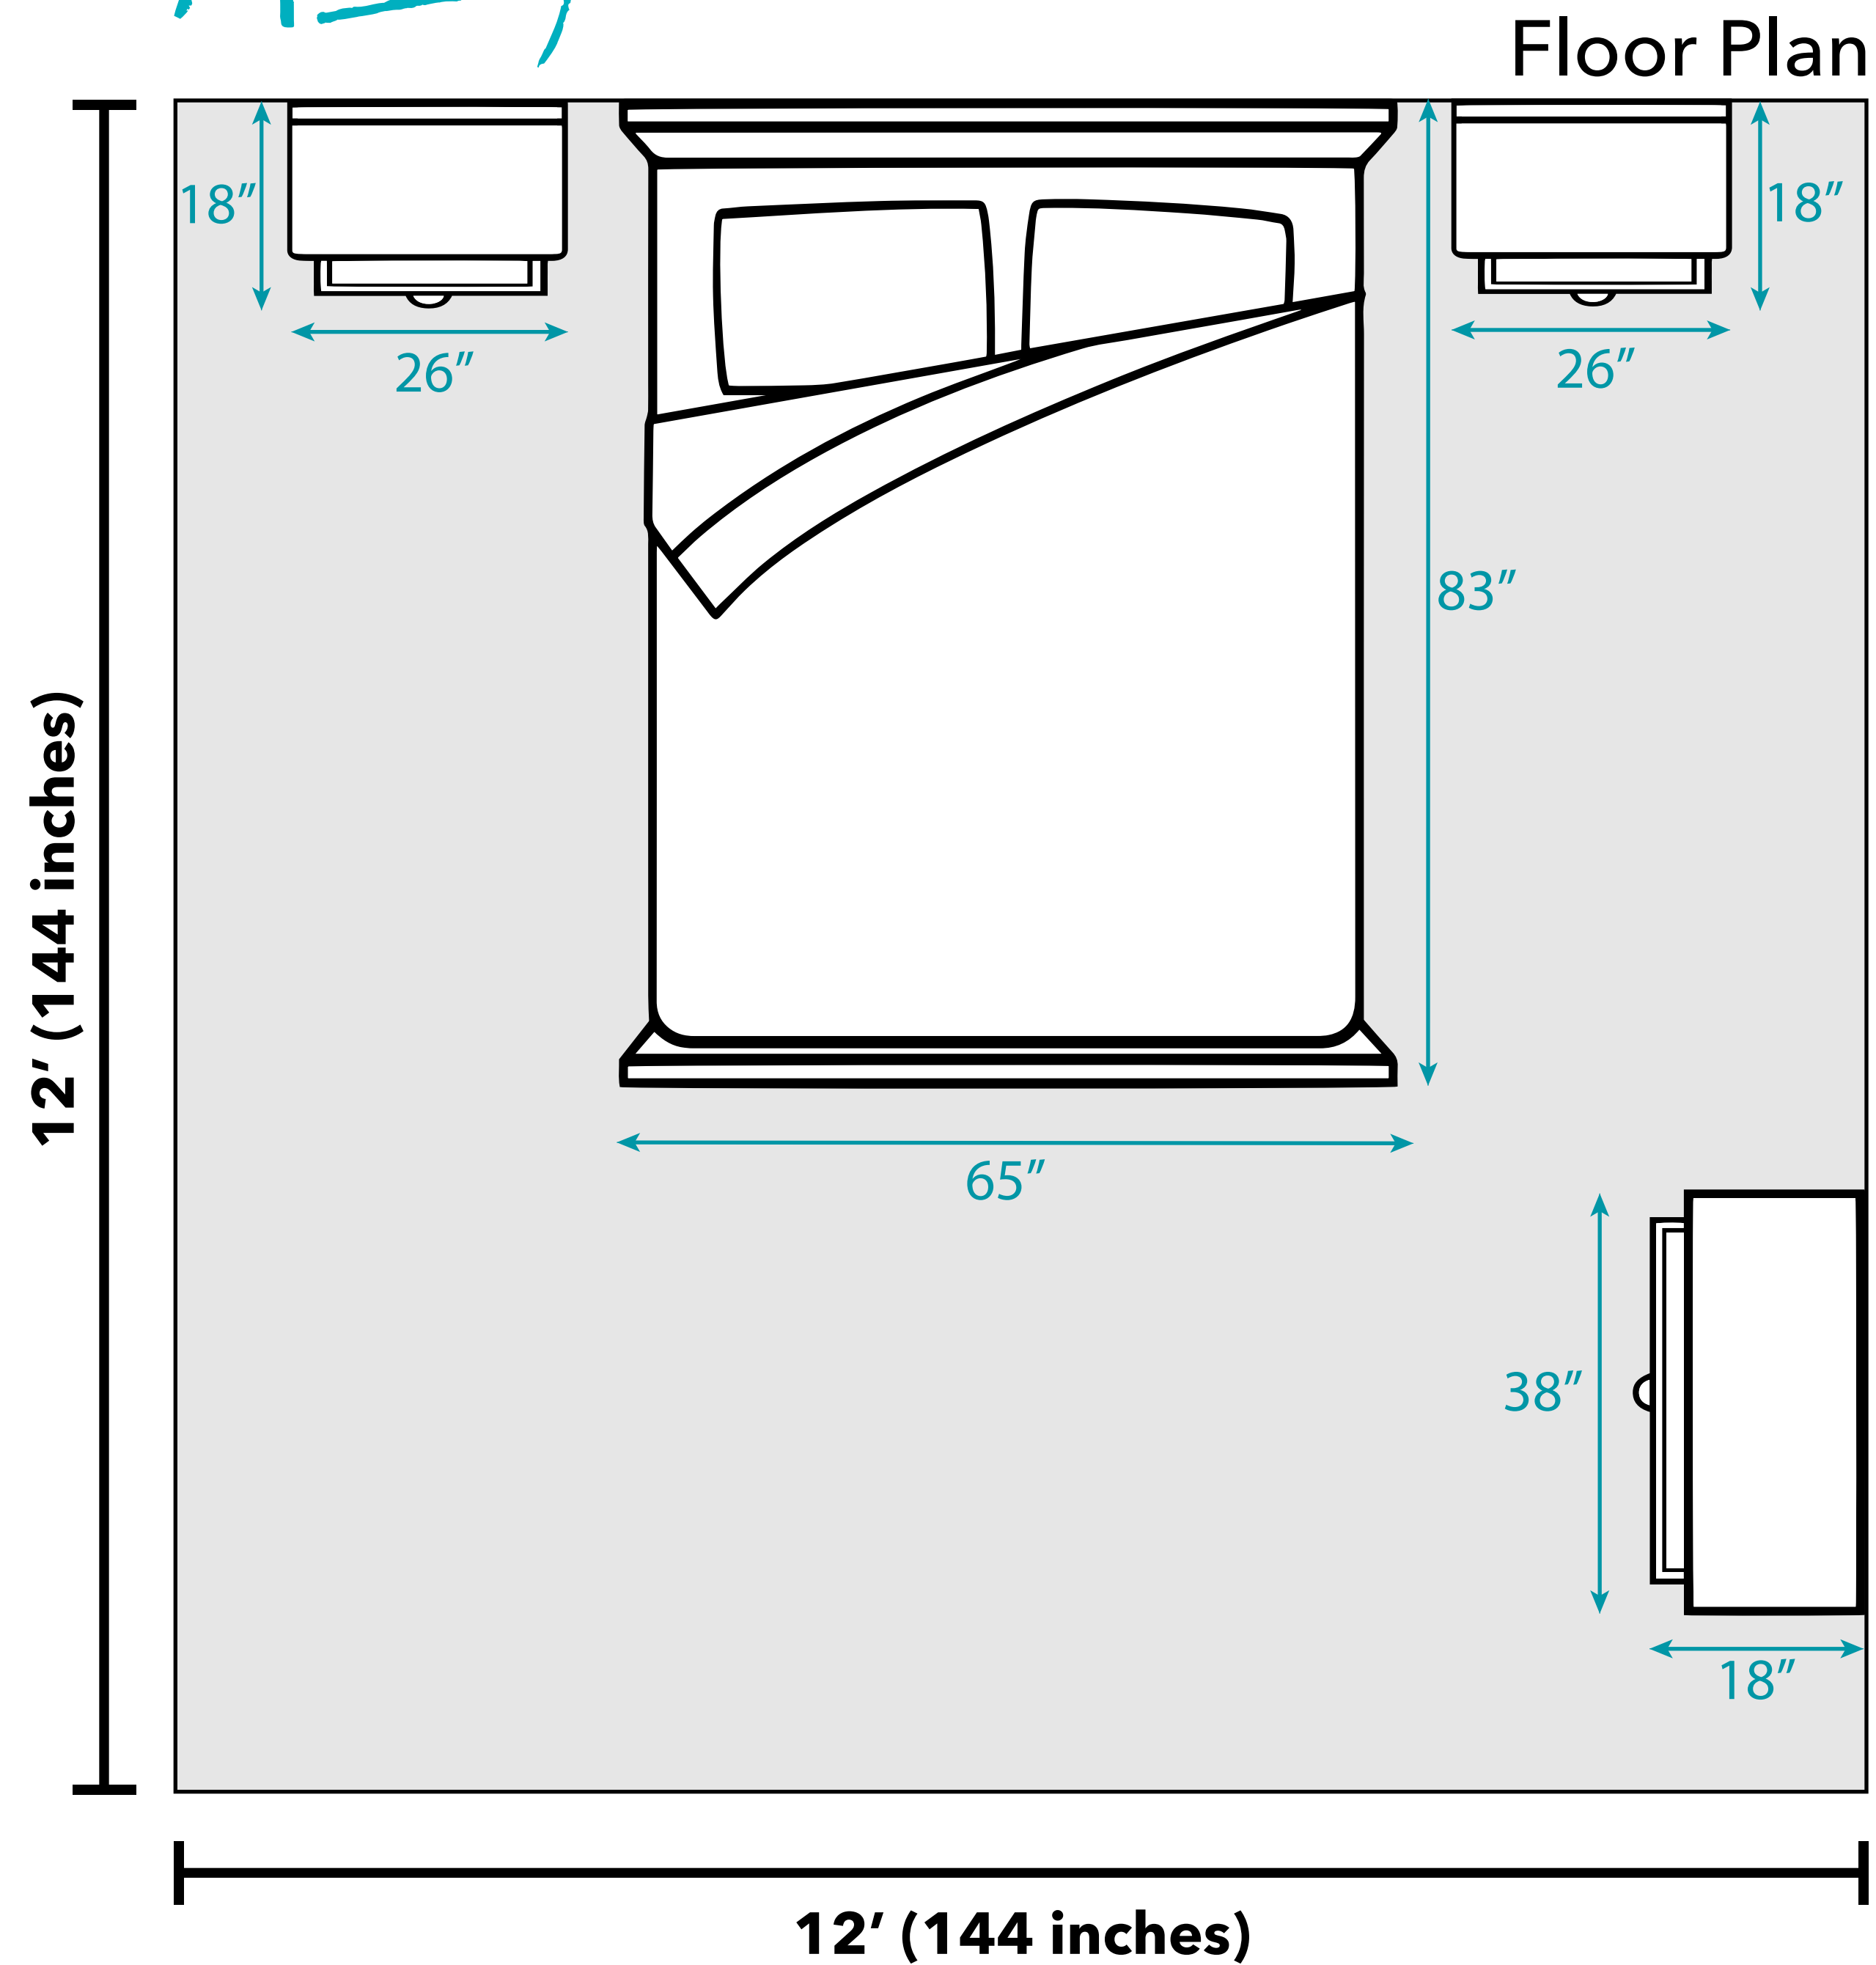

Abbyson™

Kieran 4-piece Queen Bedroom Collection

Overall Dimensions:

- Queen Bed: 65" W x 83" L x 56" H
- Nightstands (each): 26" W x 18" D x 26" H
- 5-Drawer High Chest: 38" W x 18" D x 52" H

Additional Dimensions:

- Headboard is 56" tall
- Footboard is 18" tall
- Nightstand Top Drawer: 17.5" W x 12.5" D x 2.25" H
- Nightstand Bottom Drawer (two): 17.5" W x 12.5" D x 4.25" H
- Chest Top Drawer: 29.5" W x 12.5" D x 3.5" H
- Chest Bottom Drawers (four): 29.5" W x 12.5" D x 6.5" H
- Queen Bed Drawers (two): 26" W x 17" D x 5.5" H

National Average Bedroom Size

As of 2019, Quora estimates that the average bedroom is a 12x12 foot square. Depending on the size of your home, including the number of people in your household, your bedroom may be a different size or shape.

All measurements are approximate and are provided for informational purposes only.

Door width required for delivery: 25"