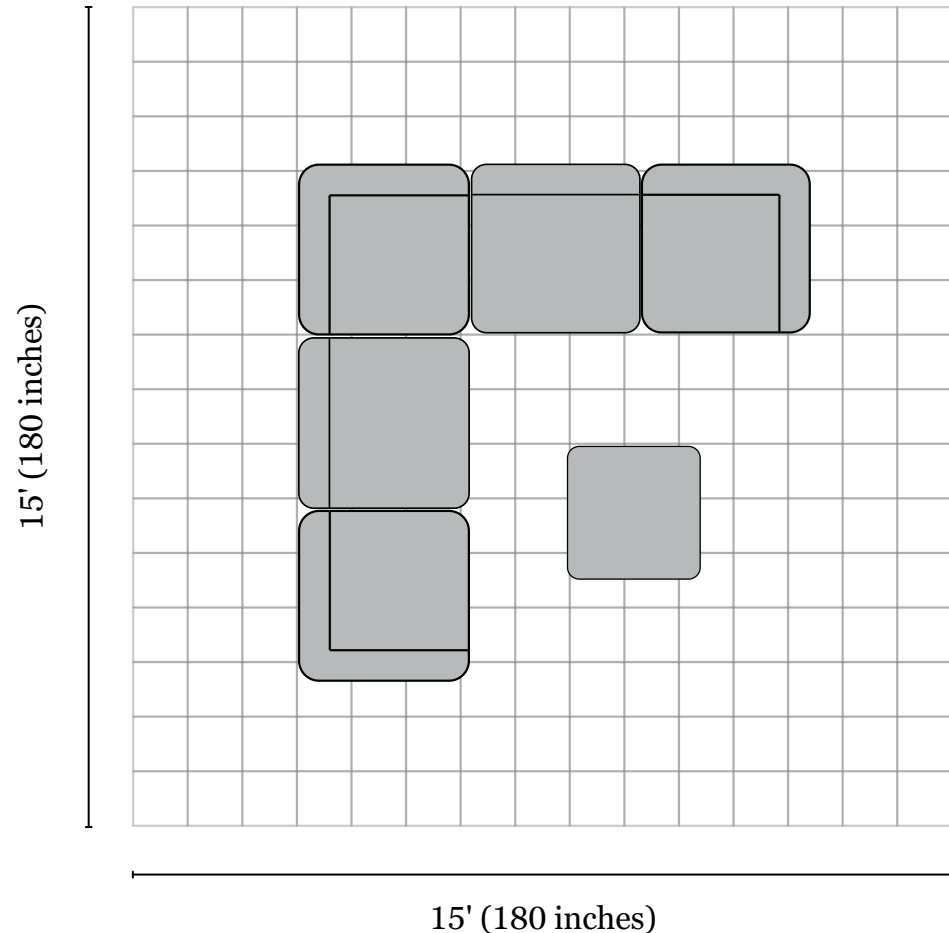

## General Dimensions:

118"W x 118"D x 35.5"H

## Additional Dimensions:

Corner: 42"W x 42"D x 35.5"H

Armless: 34"W 42"D 35.5"H

Storage Ottoman: 35"W x 35"D x 19"H

## Room Plan:

Entry width required for delivery: 26"

## Living Room Size

Living rooms vary in shapes and sizes. The layout is scaled to 15' x 15' for visual purposes.