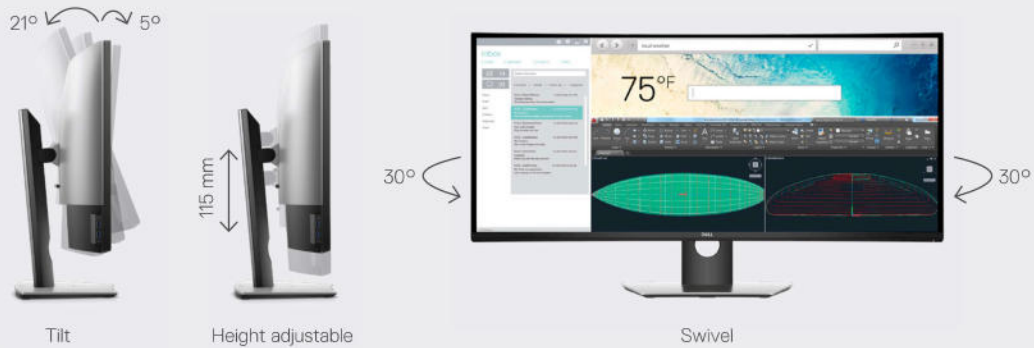

Documentation

- Quick Setup Guide
- Safety and regulatory information
- Factory Calibration Report

Adjustability and connectivity

DELL ULTRASHARP 38 CURVED MONITOR | U3818DW

Easily adjust the panel to your preferred viewing position.