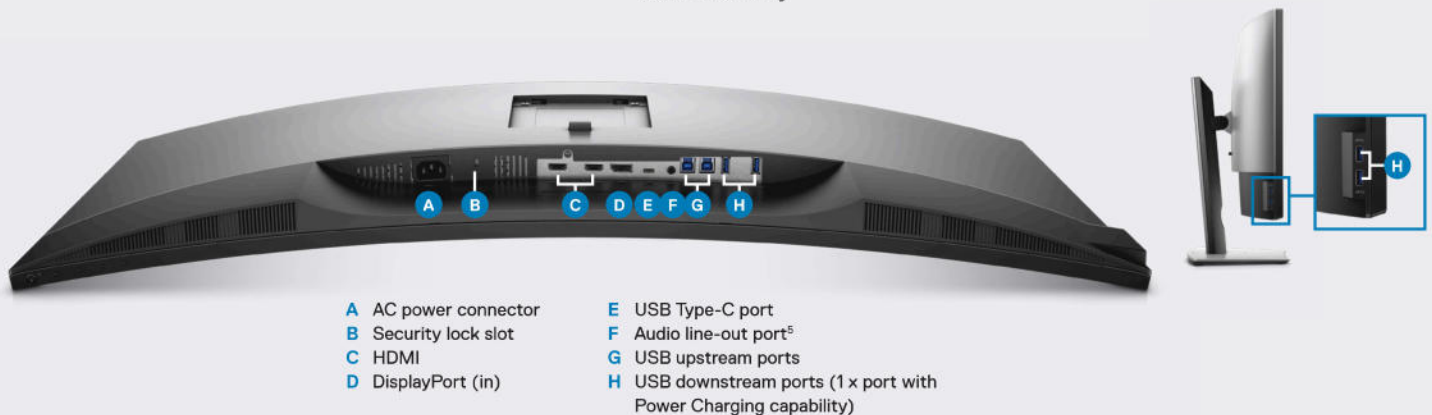

Connectivity

* Source: IDC Worldwide Quarterly PC Monitor Tracker, Q2 2019.

1 TUV Certified (ID0000051369 – Flicker Free / ID0000051370 – Low Blue Light Content). For more details, visit www.tuv.com.

2 The Dell Premium Panel Exchange allows a free monitor replacement during the Limited Hardware Warranty period even if only one bright pixel is found.

3 Advanced Exchange Service: Replacement part/unit dispatched, if needed, following completion of phone/online diagnosis. Fee charged for failure to return defective unit. Availability varies. Other conditions apply.

4 For a copy of the Limited Hardware Warranty, write Dell USA LP, Attn: Warranties, One Dell Way, Round Rock, TX 78682 or see Dell.com/warranty.

5 The audio line-out port does not support headphones and Dell soundbar.

6 Availability varies, please visit www.dell.com/support for details. In some countries, hours for in-region support may vary. Support after local business hours may be provided in a language other than the local language.