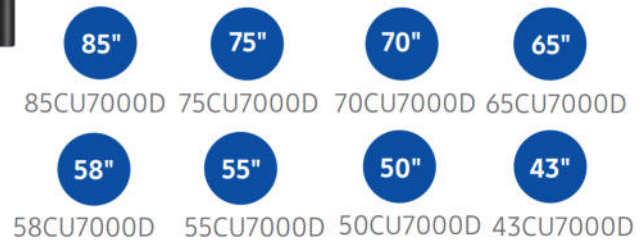

SIZE CLASS

Find all your content at your fingertips and beautifully transformed into dazzling 4K with the Samsung Crystal UHD. Effortlessly access TV shows, movies and ambient content using the Samsung Smart Hub, or find a range of great games on the Samsung Gaming Hub. Then enjoy content even more clearly than it was created as its upgraded to 4K resolution.

KEY FEATURES

Picture

- Crystal Processor with 4K Upscaling
- Mega Contrast
- HDR
- PurColor®
- Motion Xcelerator

Design

- Slim Look Design
- Titan Gray Slim Feet Stand

Smart Features

- Smart TV Powered by Tizen
- Samsung Smart Hub
- Samsung Gaming Hub
- Universal Guide
- Bixby built-in
- Works with Google Assistant¹
- Samsung TV Plus
- Google Meet
- Telemedicine²
- ConneCTime²

Connections

- 3 HDMI Ports¹
- HDMI 2.1 Features Supported:
  - Auto Low Latency Mode (ALLM), supported on all ports
  - Enhanced Audio Return Channel (eARC), supported on port number¹
- 1 USB Connection
- LAN Port
- Wi-Fi 5
- Bluetooth® 5.2
- Optical Audio Output Port
- RS-232³

Audio

- Object Tracking Sound Lite
- Dolby® Digital Plus
- 20 Watt 2 Channel
- Q-Symphony
- Adaptive Sound

Included Accessories

- Remote Control: TM2240A with batteries
- User Manual / E-Manual
- Power Cord

Industry Certifications

- 4K Ultra HD Connected

¹HDMI—CEC (Consumer Electronics Control) facilitates convenient control functions with compatible devices.

²Additional compatible Samsung SlimFit cam or compatible Logitech webcam required. Sold separately. Requires Samsung account.

³Requires adaptor

SAMSUNG

SEE BACK FOR DETAILS