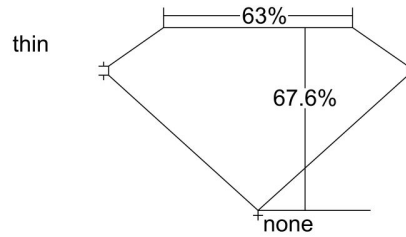

PROPORTIONS

Profile not to actual proportions