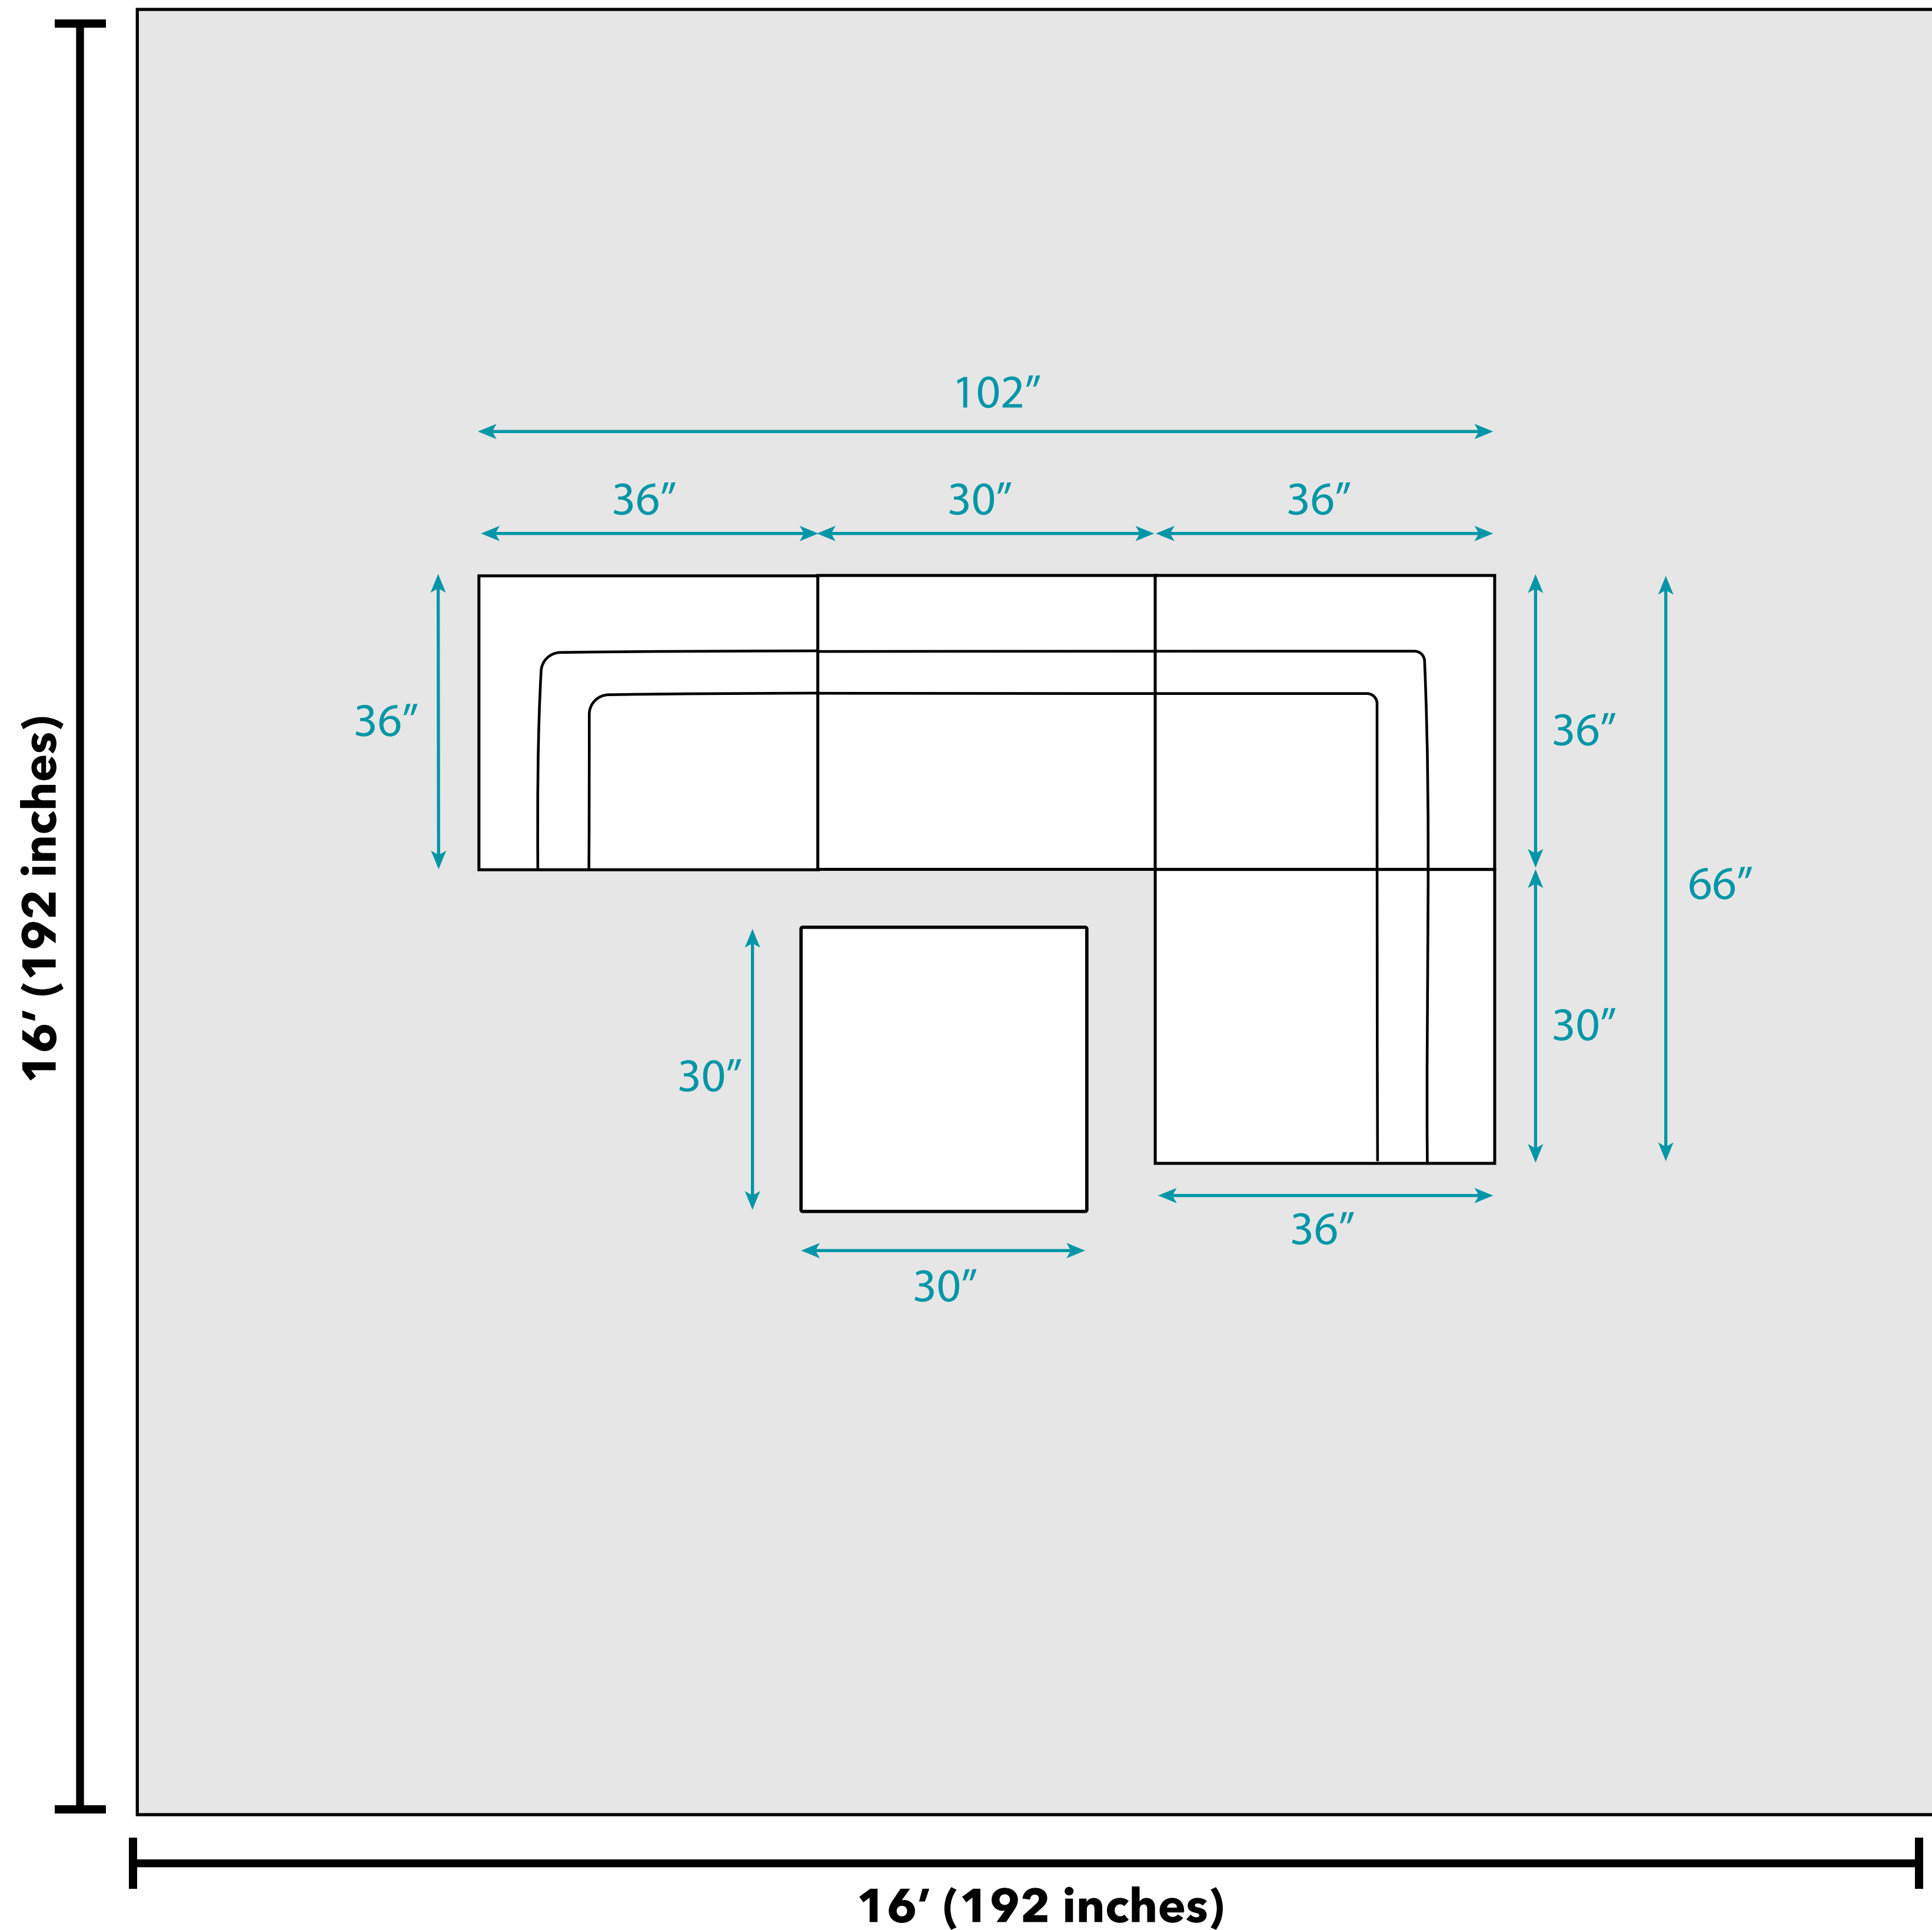

Floor Plan

Frankie 5-piece Modular Sectional

Overall Dimensions:

- Overall: 102" L x 66" W x 34" H
- Corner: 36" L x 36" W x 34" H
- Armless: 30" L x 36" W x 34" H
- Ottoman: 30" L x 30" W x 18" H

Additional Dimensions:

- Seat cushions are 22" deep and 18" high off the ground
- Back frame is 28" high off the ground
- Legs are 4" tall

National Average Living Room Size

As of 2020, Dimensions Guide estimates that the average living room is a 16x16 foot square. Depending on the size of your home, including the number of people in your household, it may make sense for your living room to be a different size or shape. All measurements are approximate and are provided for informational purposes only.

Door width required for delivery: 26"