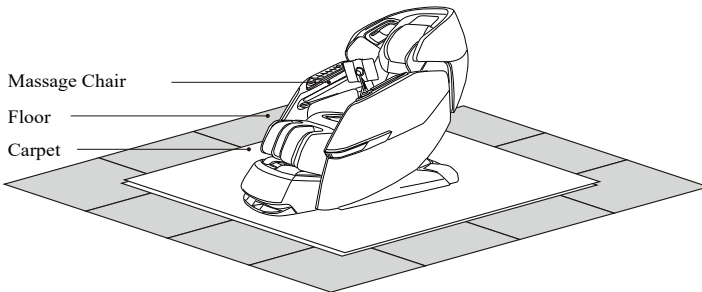

▶ PRELIMINARY CHECKS

PRELIMINARY CHECKS

Floor Protection

- We recommend to place a piece of carpet or soft mat underneath it to avoid damaging the floor.

Surrounding Environment

Do not use the massage chair in high moisture environment such as near swimming pool or bathroom to prevent electric shock accident.

Please keep the massage chair away from heated surfaces to prevent fire hazard or damage to the product.

Grounding

This product must be grounded, the plug must be plugged into an appropriate 3-wire grounded outlet that is properly installed and grounded in accordance with all local codes and ordinances to reduce risk of electrical shock.