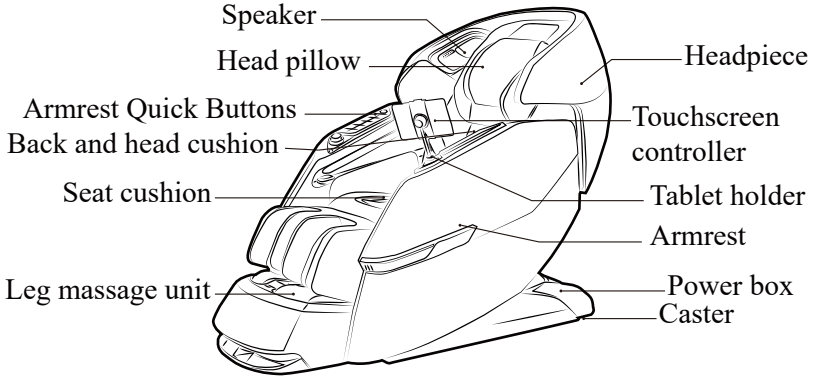

▶ NAME AND FUNCTION OF EACH COMPONENT

External Structure