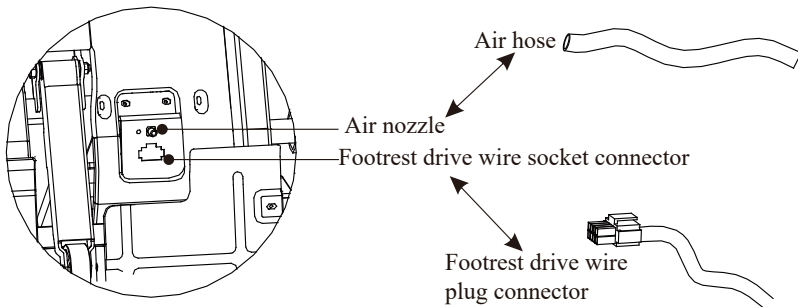

Step 5, Install the Footrest Unit

- Raise the legrest unit,thread the air hose into the air nozzle,and fit the air valve plug into the air valve port which located at the face side of seat base,make sure they are well secured.