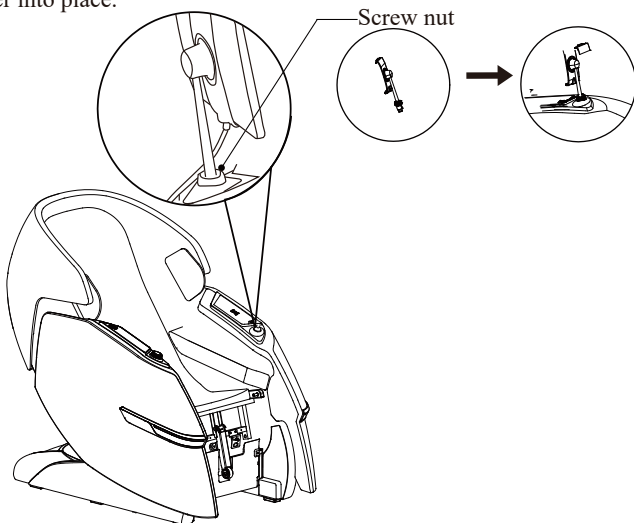

Step 3, Install Touchscreen Controller Holder

- Insert the lower end of Tablet Controller holder into the socket, turn the nut clockwise to secure the holder into place.