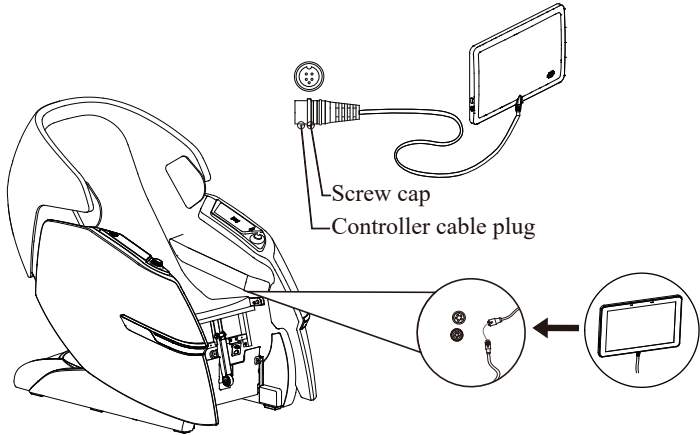

▶ PRELIMINARY CHECKS

Step 4 , Install Touchscreen Controller Holder

- Connect the controller cable to the massage chair's port (line up the pins with the port before connection),then tighten the screw cap clockwise to secure the connector in place.