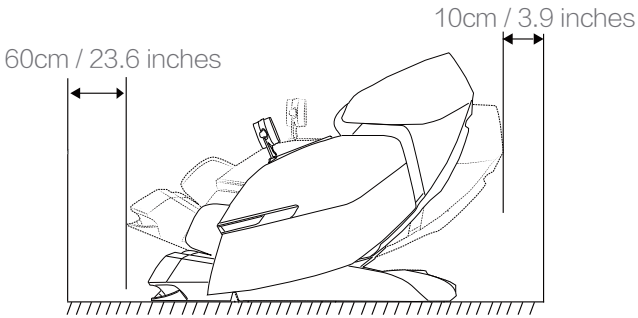

► PRELIMINARY CHECKS

Position & Placement for Installation

Clearance space for the massage chair:

- Ensure there is an adequate clearance for the installation: It needs 10cm clearance for the reclining of the backrest; It needs 60cm clearance space for the extension of footrest and sliding forward of the chair.
- Keep it 1 meter away from the TV, radio or other audio/video massage chair to avoid signal interference.

- Keep the distance between the power socket and power switch within 1.5 meters.