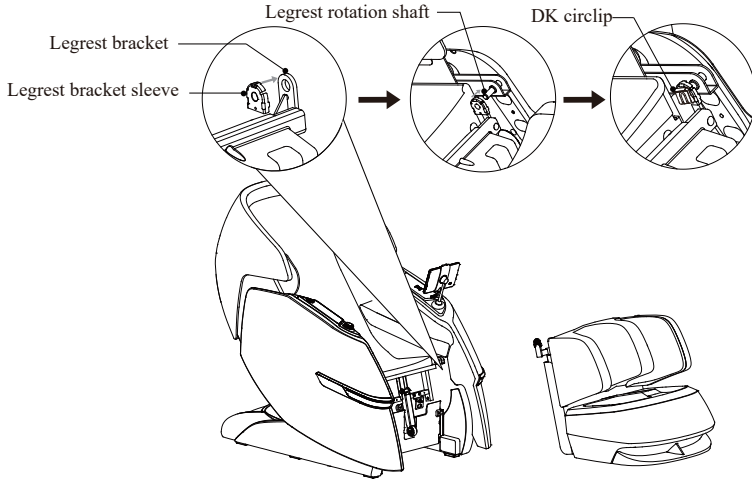

PRELIMINARY CHECKS

- Put the legrest bracket sleeve into the legrest bracket, attach the legrest bracket onto the legrest rotation shaft, then attach a DK circlip to the end of the legrest rotation shaft to hold the legrest in place, then zip the footrest and main chair together.