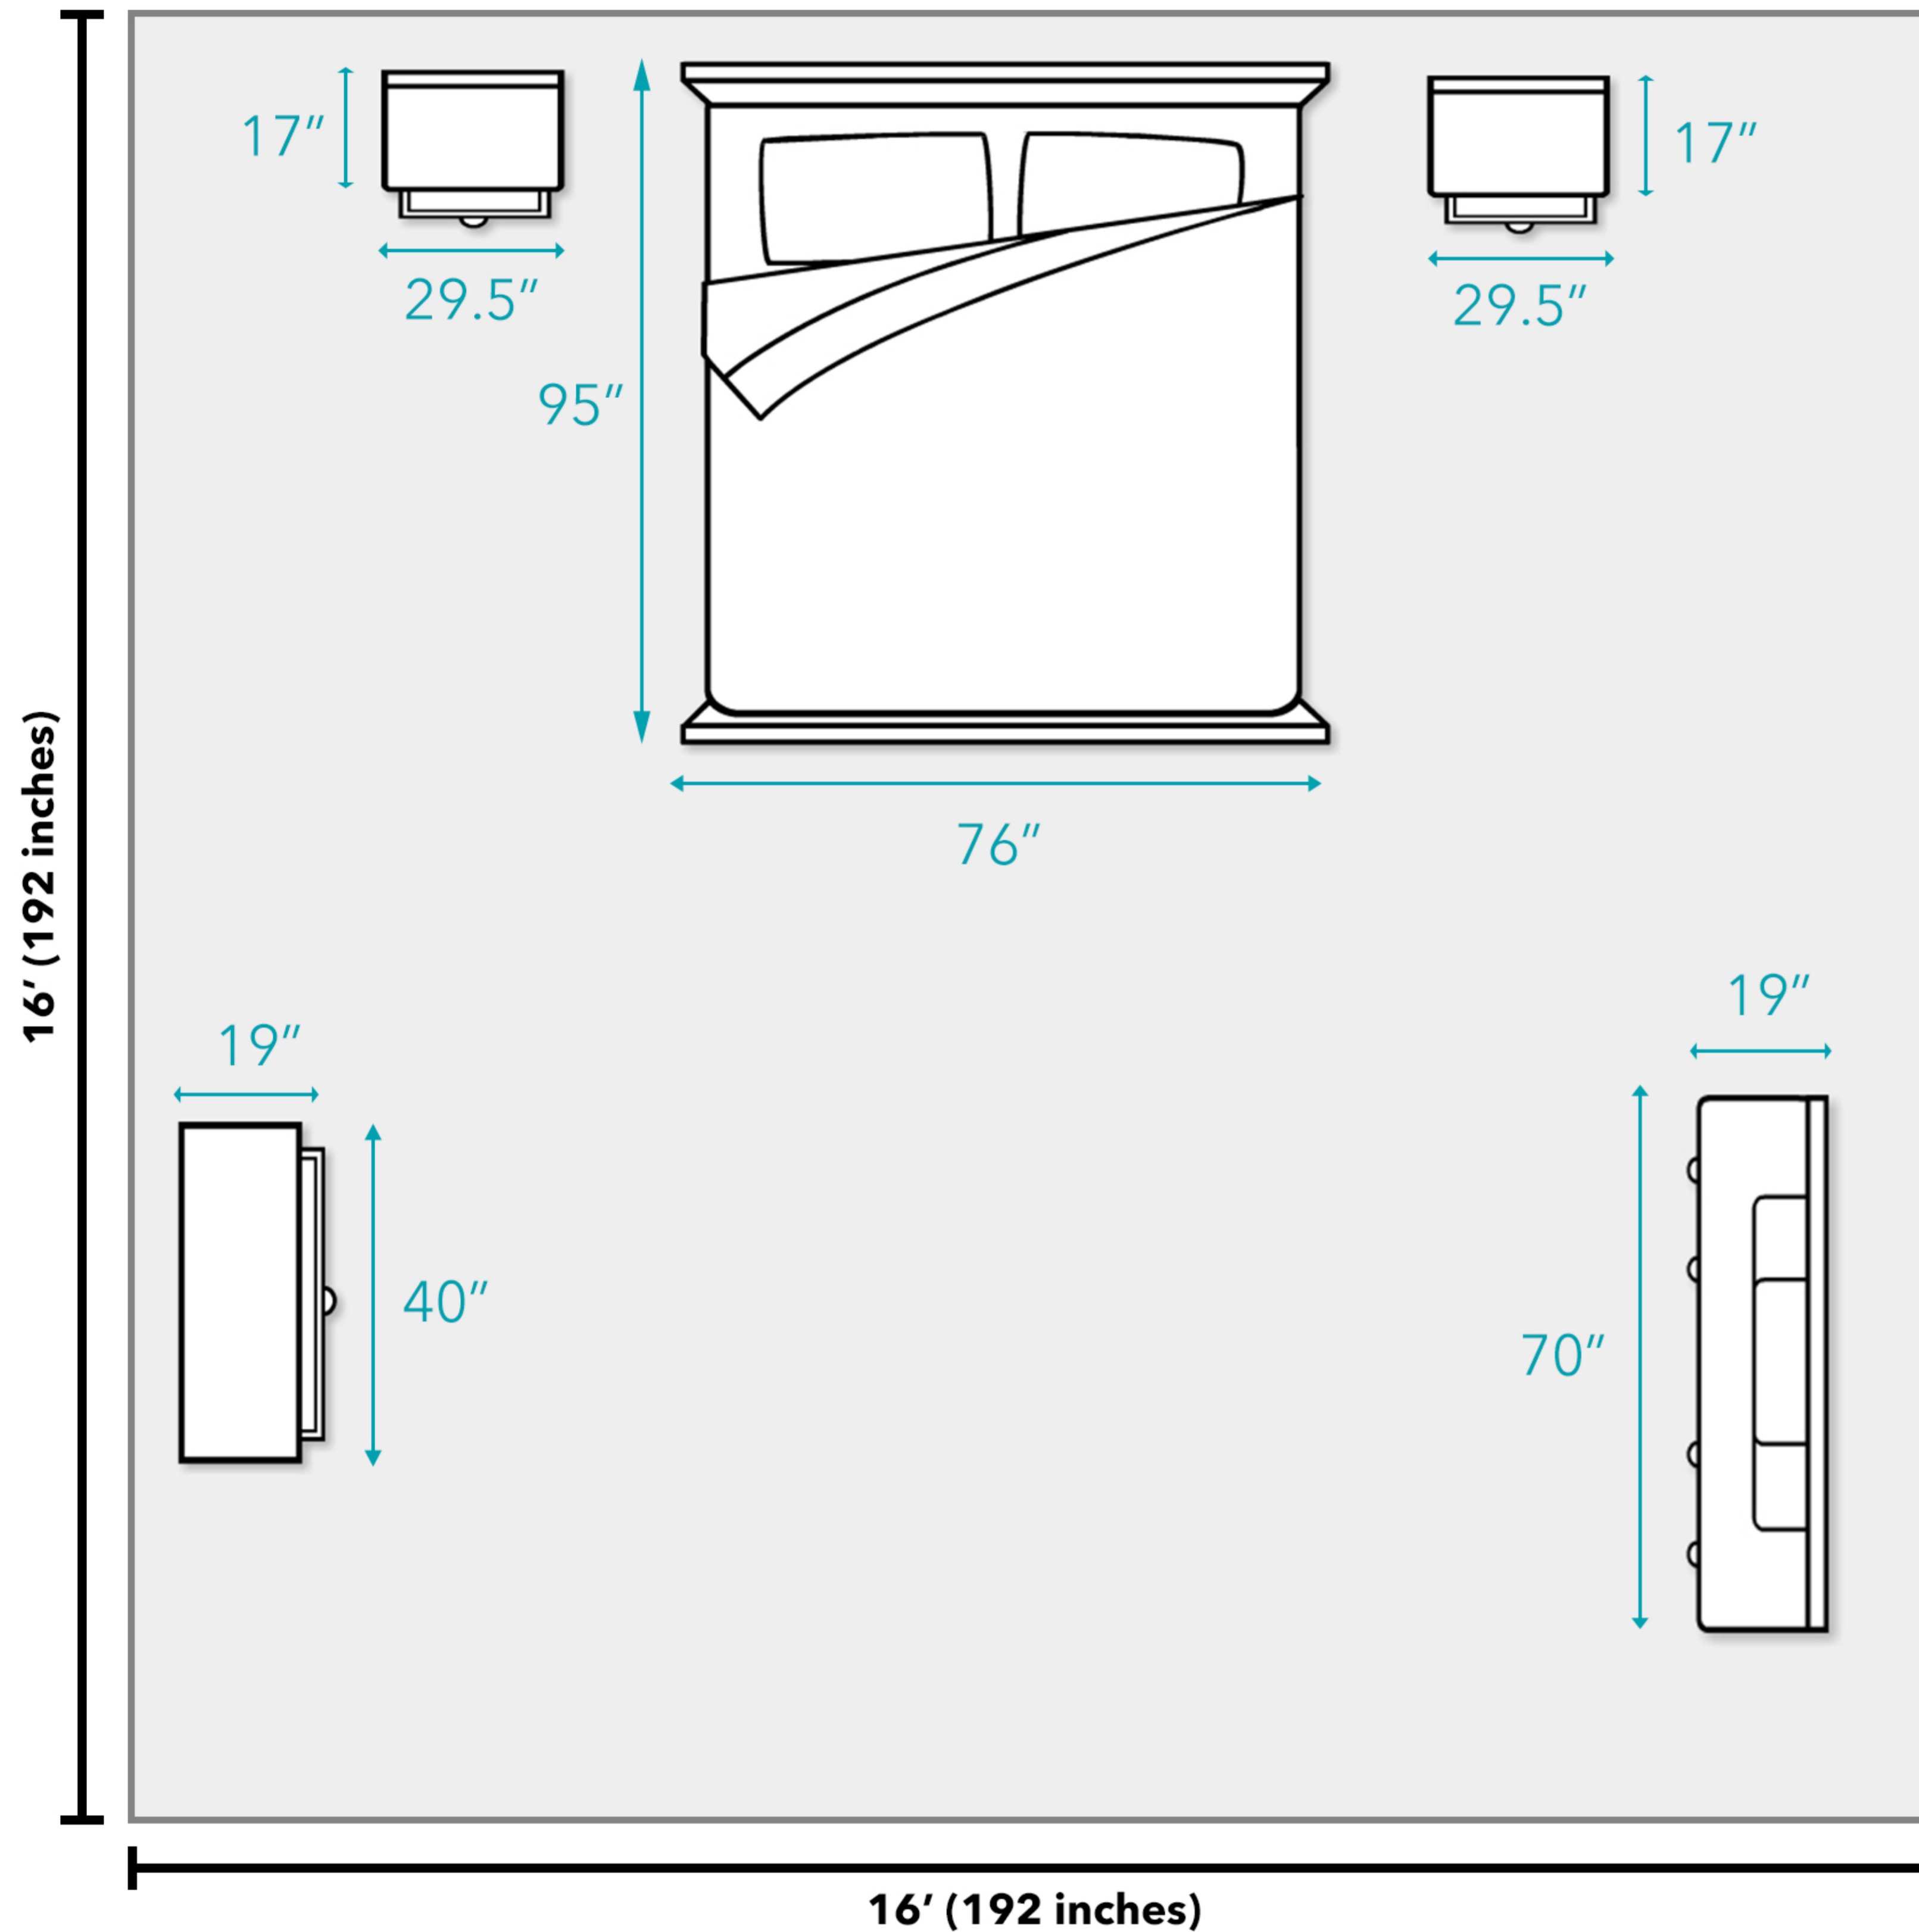

Abbyson™

Floor Plan

National Average Living Room Size

As of 2017, Dimensions Guide estimates that the average living room is a 16x16 foot square. Depending on the size of your home, including the number of people in your household, it may make sense for your living room to be a different size or shape. All measurements are approximate and are provided for informational purposes only.

Madeline 6-piece Cal King Bedroom Set

Overall Dimensions:

- Cal King Bed:
76" W x 95" L x 54.5" H
- 6-Drawer Dresser:
70" W x 19" D x 38" H
- Mirror:
45" W x 3" D x 41" H
- 5-Drawer Chest:
40" W x 19" D x 57" H
- Nightstands (2):
29.5" W x 17" D x 28" H

Additional Dimensions:

- Footboard is 35.5 inches tall
- Headboard is 54.5 inches tall