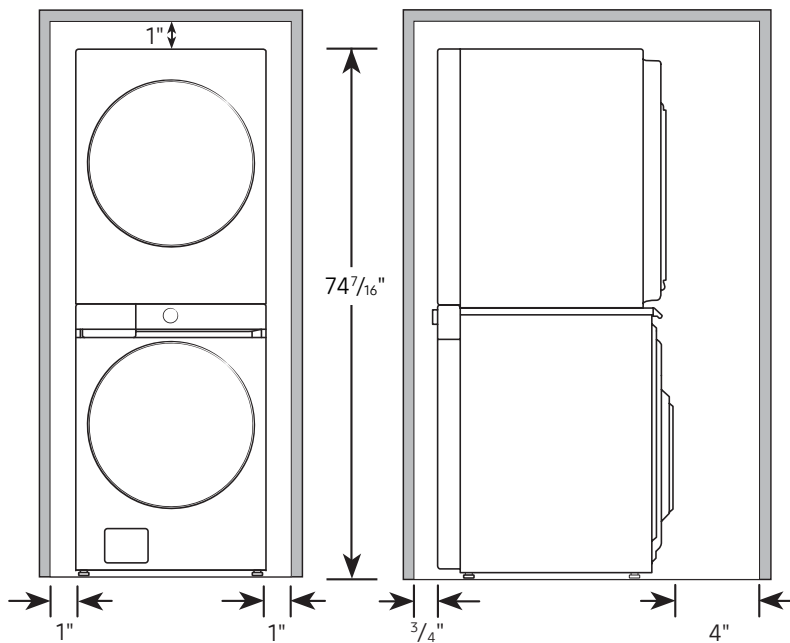

Alcove or Closet Installation

The front of the alcove or closet must have two unobstructed air openings for a combined minimum total area of 72 in.²