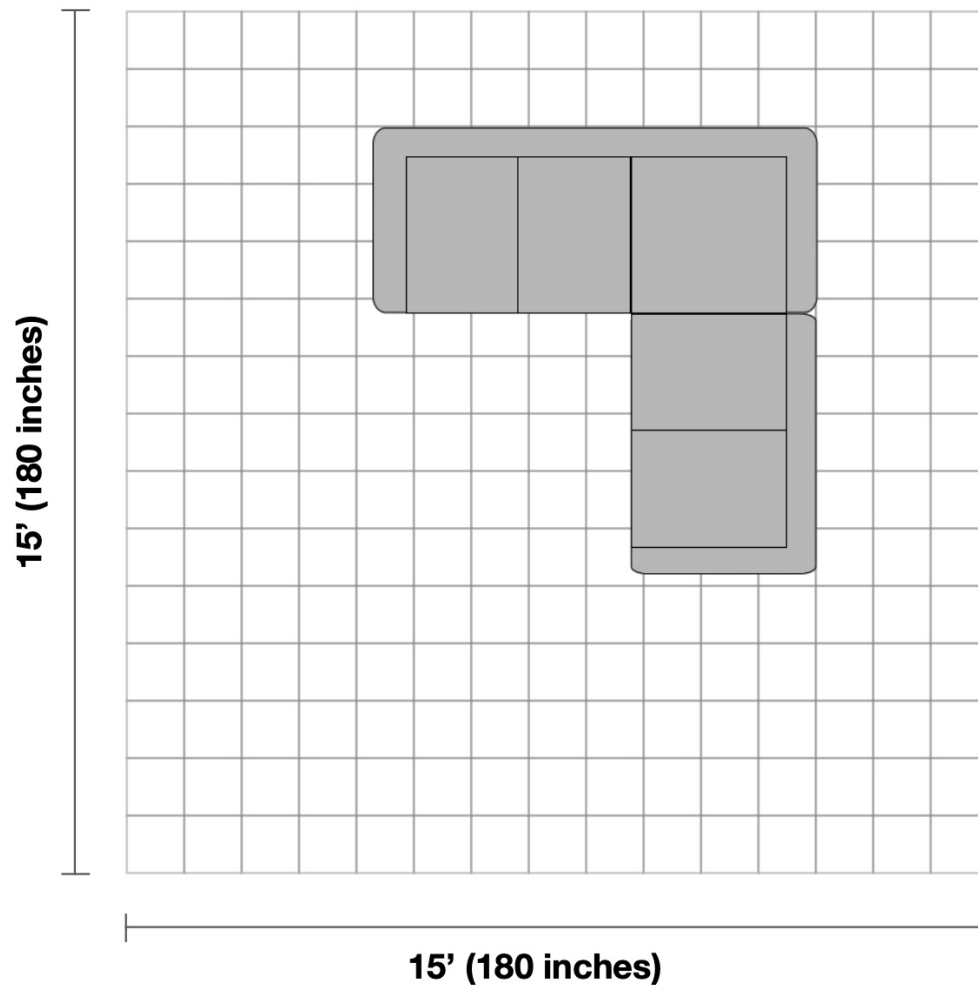

1862094 Sonia Fabric Sectional

Before purchasing your furniture, please measure your space and note all item measurements to ensure the item will fit your space.

General Dimensions:

91.5" L x 90.5" W x 33.4" H

LAF Sofa: 90.5" L x 38.5" W x 33.4" H

RAF Loveseat: 53" L x 38.5" W x 33.4" H

Additional Dimensions:

Seat Height: 19"

Seat Depth: 23"

Room Plan:

Entry width required for delivery: 25.6"

Living Room Size

Living rooms vary in shapes and sizes. The layout is scaled to 15' x 15' for visual purposes.