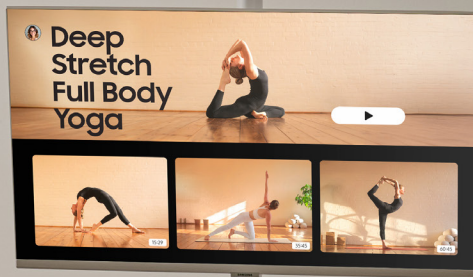

## Movingstyle M7 - 4K UHD Smart Monitor with Adjustable Rolling Stand

LS32FM701UNXZA

The Samsung AI Smart Monitor M7 moves with you thanks to its adjustable rolling stand, making it easy to roll your Smart Monitor from room to room for next-level entertainment and everyday use. The rolling stand features a sleek, rounded weighted base with hidden urethane wheels for effortless, stable and quiet movement. The 13-foot power cable attached to the back of the monitor extends down through the height-adjustable stand's slim, oval column for a clean setup, while also giving you the flexibility to move around the room without needing to unplug. The monitor pivots, swivels and tilts on its height-adjustable stand, letting you customize the setup to match your preferred viewing angle. The NQM AI Processor delivers an advanced, AI-powered experience and 4K UHD resolution brings content to life with incredible clarity. The processor upscales lower-resolution content to 4K, while the AI Picture Optimizer adapts visuals, letting users view content with optimal quality. Your favorite content can be accessed instantly via built-in Smart TV Apps or streamed through Samsung TV Plus. Gaming Hub enables access to the biggest games from top streaming partners, with no PC or console needed.

#### Height-adjustable rolling stand

The Adjustable Rolling Stand moves with you, making it easy to roll your Smart Monitor from room-to-room for next level entertainment and everyday use. The monitor pivots, swivels, and tilts on its height-adjustable stand.

#### AI Picture Optimizer

Experience optimal picture quality adjusted to your needs. AI Picture Optimizer adapts the visuals to help you work on documents with comfort, get fully immersed in games with deep, rich blacks, and watch videos in vibrant colors.