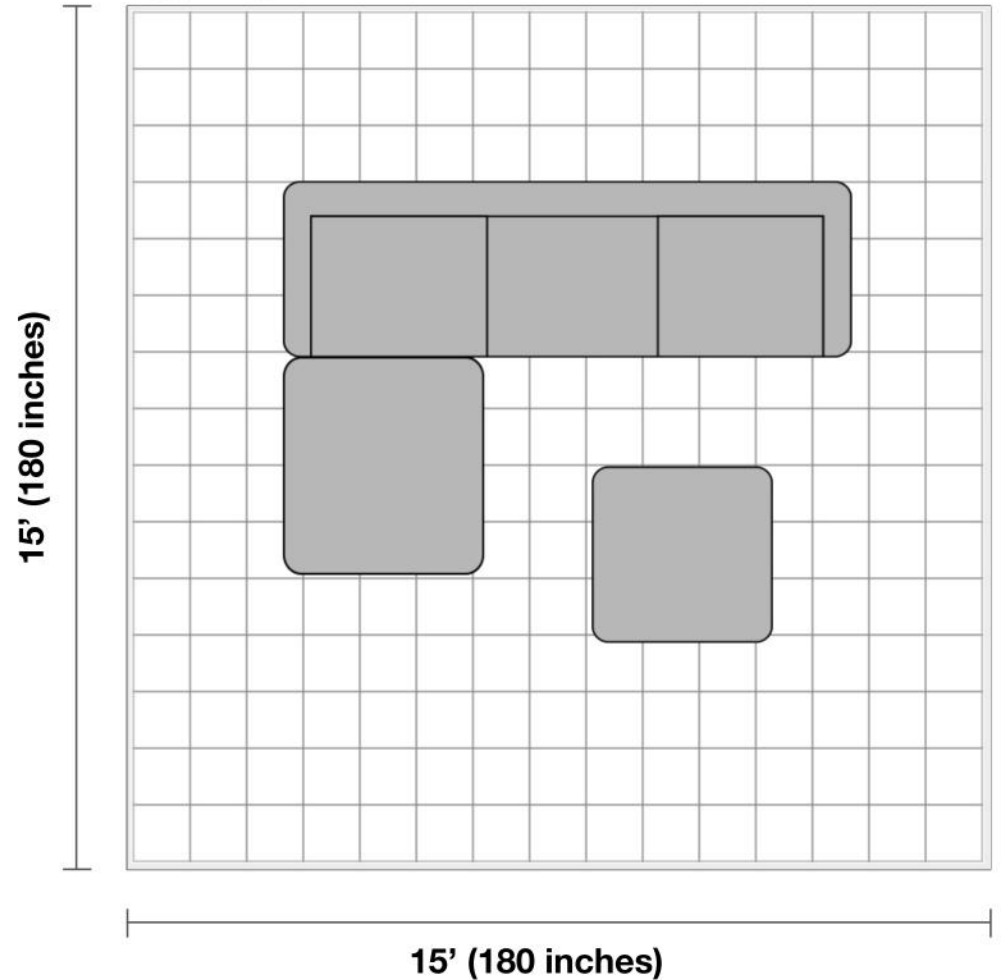

Penelope Fabric Sectional with Ottoman

Before purchasing your furniture, please measure your space and note all item measurements to ensure the item will fit your space.

General Dimensions:

Overall Sectional Dimensions: 120.8" L X 81.8" W x 34.2" H

Loveseat Dimensions: 82.3" L X 35.8" W X 34.2" H

Chaise Dimensions: 81.8" L X 38.5" W X 34.2" H

Ottoman Dimensions: 38.5" L X 38.5" W X 19.8" H

Additional Dimensions:

Seat Height: 19.8"

Seat Depth: 22"

Back Height: 30.1"

Room Plan:

Entry width required for delivery: 30 inches / 76 centimeters

Living Room Size

Living rooms vary in shapes and sizes. The layout is scaled to 15' x 15' for visual purposes.