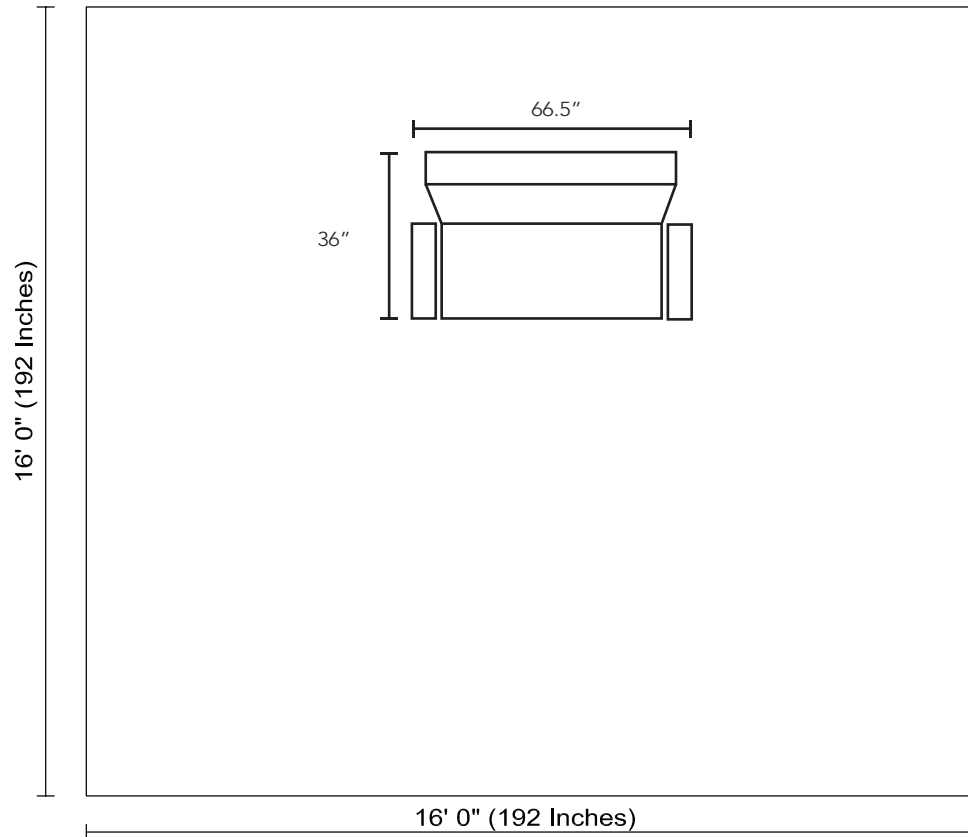

Westport Full

Fabric Sleeper Sofa

DIMENSIONS

Loveseat Dimensions: 66.5" L x 36" W x 38" H
Bed dimensions (w/out arms): 53.6" x L x 75.2" W x 19" H

FLOOR PLAN GUIDE:

Please make sure there is always enough space in your room once the sleeper is fully retracted. Make sure your furniture layout is not near or adjacent to heating or air conditioning registers. Also, avoid dragging your furniture to prevent possible scratching and staining.