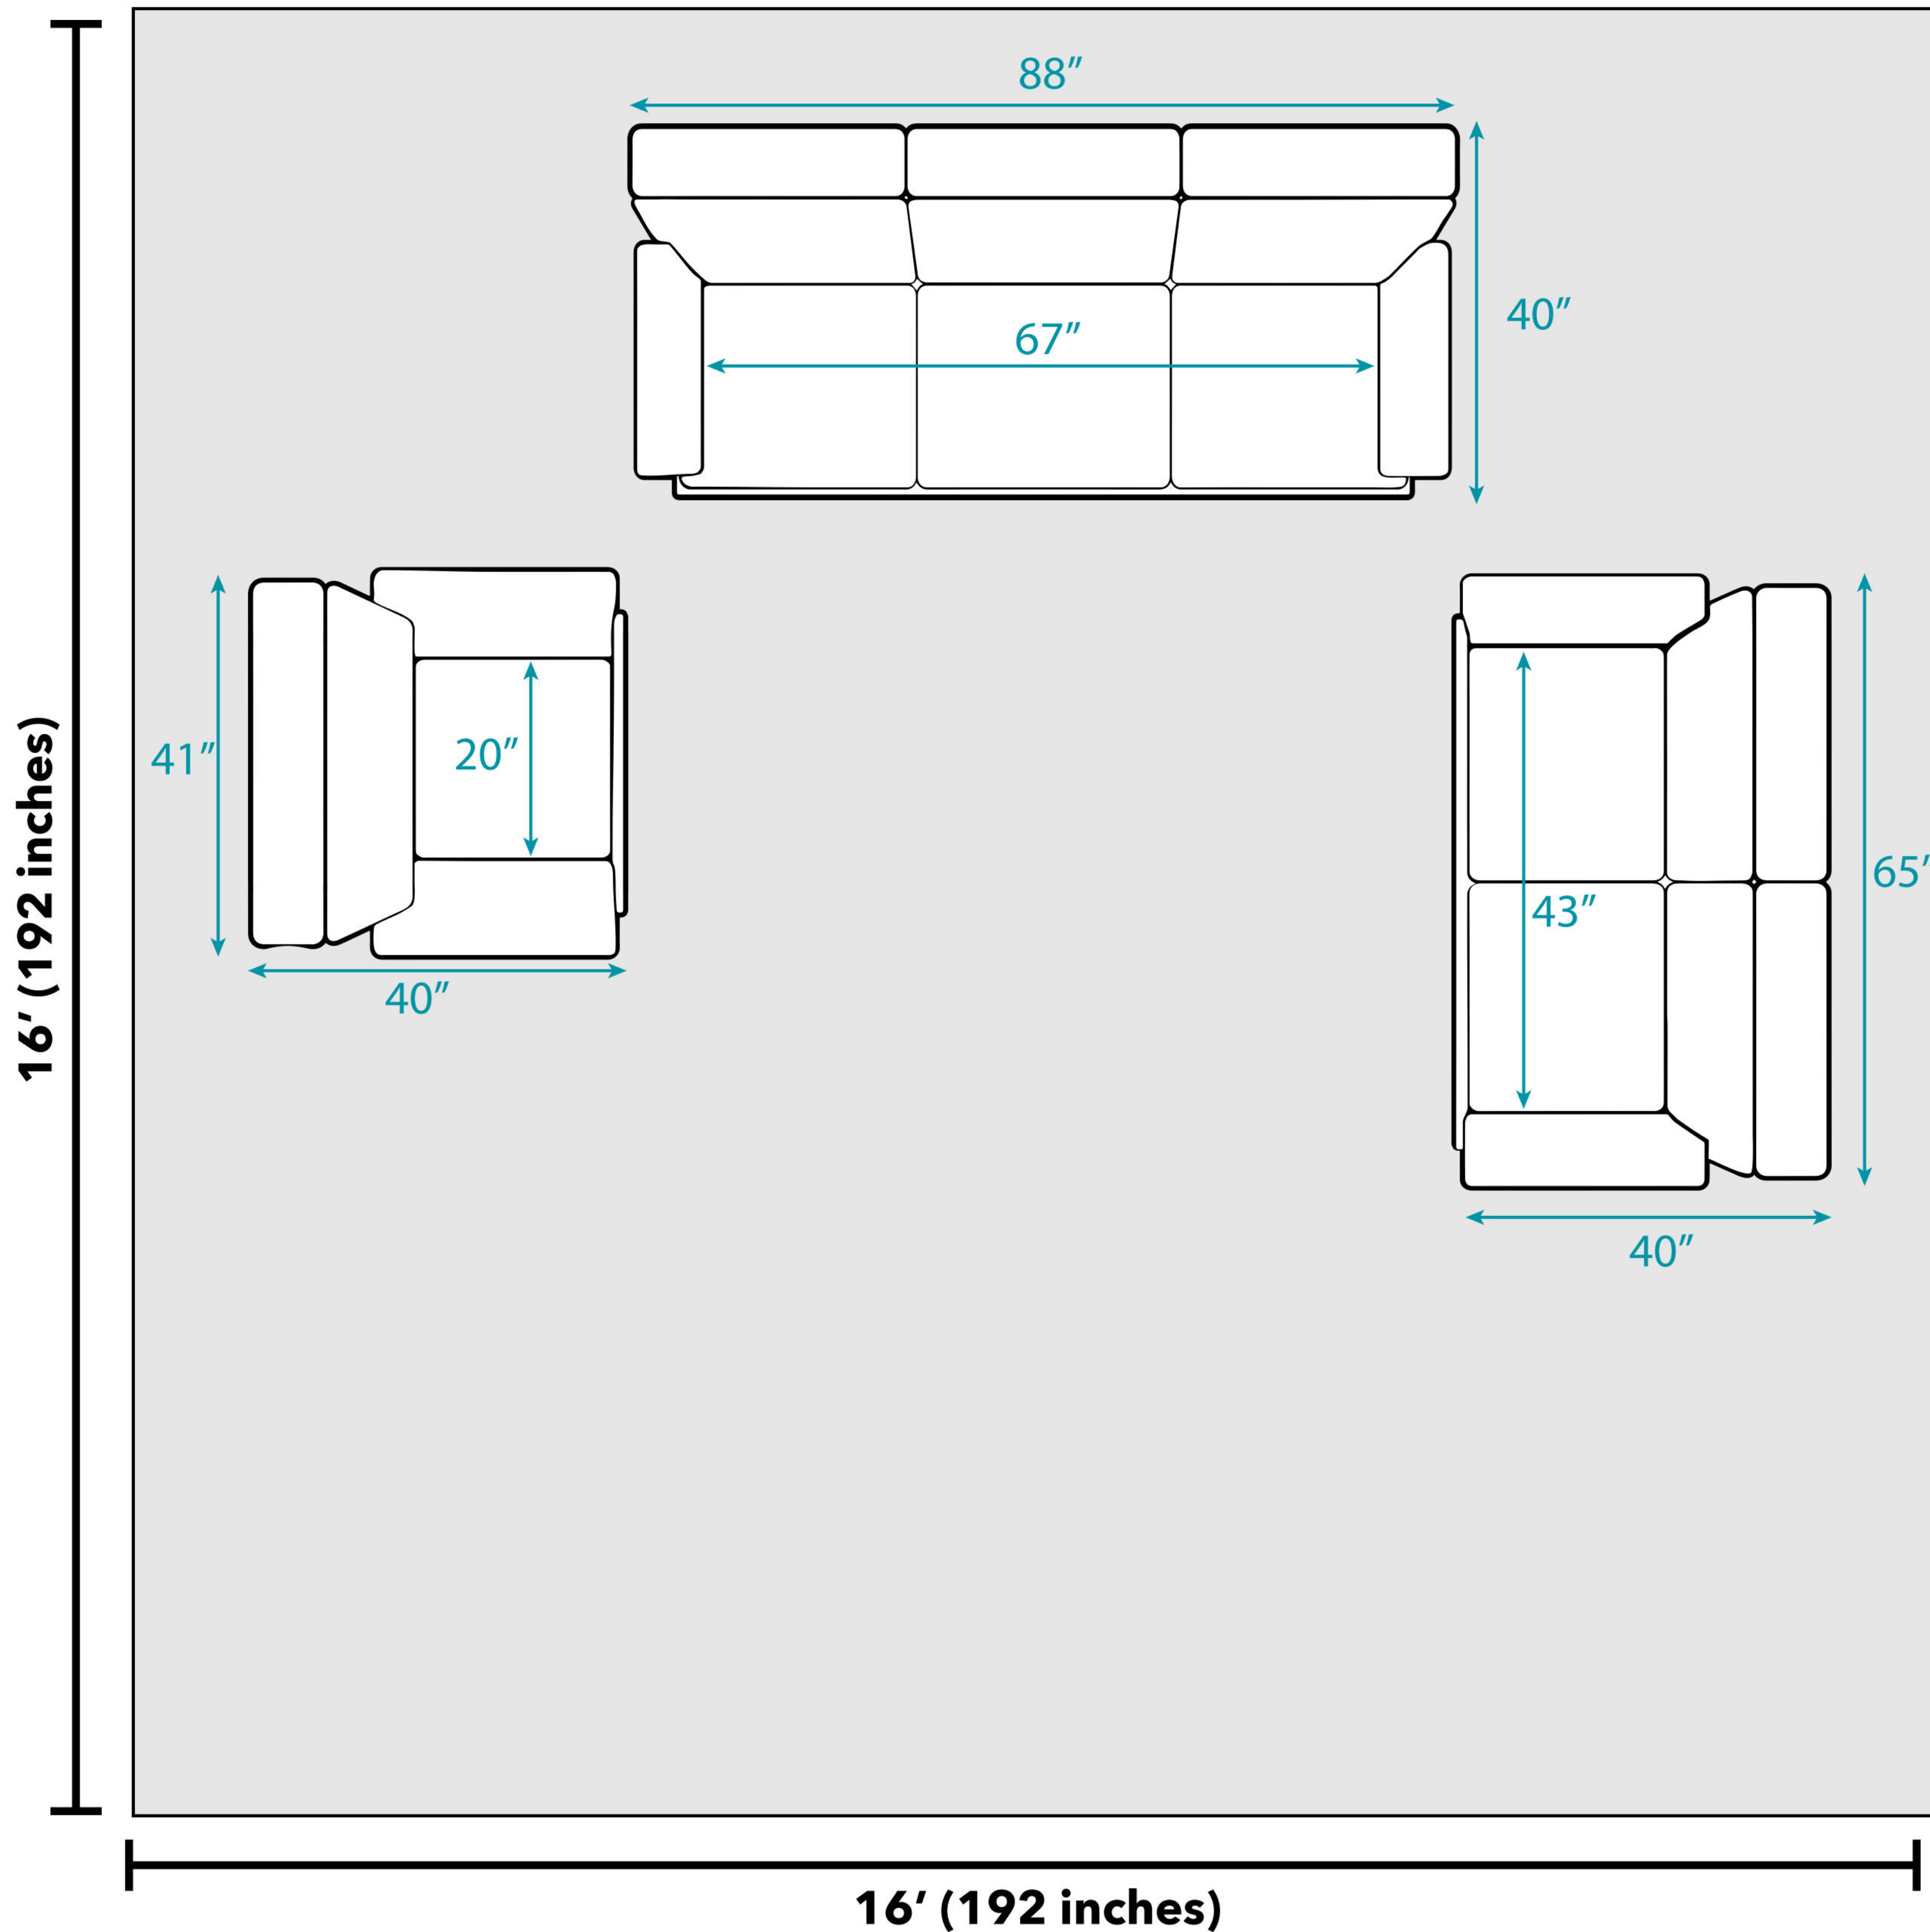

## Floor Plan

### National Average Living Room Size

As of 2022, Dimensions Guide estimates that the average living room is a 16x16 foot square. Depending on the size of your home, including the number of people in your household, it may make sense for your living room to be a different size or shape. All measurements are approximate and are provided for informational purposes only.

### Overall Dimensions:

- Sofa: 88" L x 40" W x 41" H  
Inside seating width: 67"
- Loveseat: 65" L x 40" W x 41" H  
Inside seating width: 43"
- Recliner: 41" L x 40" W x 41" H  
Inside seating width: 20"

### Additional Dimensions:

- Seat cushions are 22" deep and 19" high off the ground
- Armrests are 10.5" wide and 26" high off the ground
- Fully reclined length 65"
- Back height 41"

**Door width required for delivery: 26"**