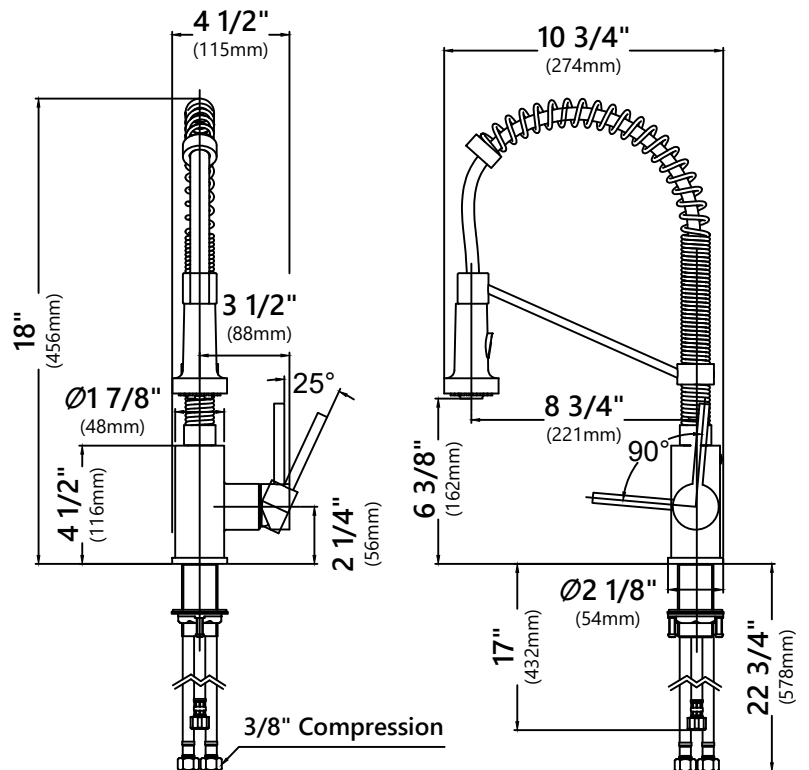

KPF-1610

Single Handle Commercial Style Pull Down Kitchen Faucet

Faucet Dimensions

Overall Height: 18"
Spout Height: 6 3/8"
Spout Reach: 8 3/4"

Features

- Commercial Style Pull Down Faucet
- Metal Body
- ABS Sprayer
- Lead Free Braided Nylon Waterway
- 180° Swivel Spout
- Flow Rate: 1.8 gpm (6.8L/min) @ 60 psi
- Dual Function Sprayhead - Spray/Stream
- Silicone Nozzles
- 35mm Ceramic Cartridge
- 26.5" Integrated Nylon Waterlines
- Dome Shaped Screen Washer
- Quick Weight
- Quick Connect Sprayer Hose
- 16" Hose Length
- Connections 3/8" Compression
- Max Deck Thickness: 1 1/2"
- TPI of aerator in the Sprayer - M24*1

Warranty

Kraus Limited Lifetime Warranty
see website for details

Kraus USA Plumbing LLC Customer Service
1.800.775.0703

KSD-53

Soap Dispenser

Features

- Solid Brass Construction
- Self-Priming Pump
- Refillable from Above
- Holds up to 17 oz. of Liquid
- Minimum Hole Diameter 1 1/4"
- Max. Deck Thickness: 2 3/8"
- Spout Height: 1 5/8"
- Spout Reach: 4"