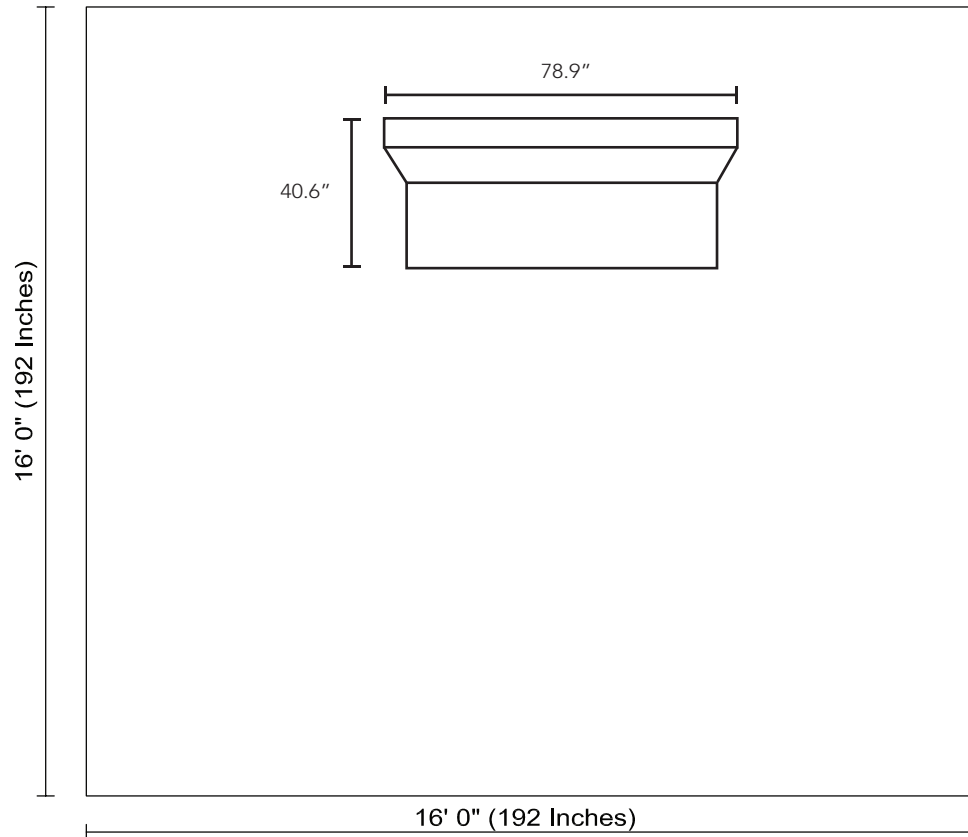

Caldwell

Euro Lounger

DIMENSIONS

Sofa Dimensions: 78.9" L x 40.6" W x 39.2" H

Bed Dimensions: 78.9" L x 48.8" W x 21.7" H

Chaise Dimensions: 74.4" L x 48.8" W x 37.4" H

FLOOR PLAN GUIDE:

Please make sure there is always enough space in your room once the bed is fully converted. Make sure your furniture layout is not near or adjacent to heating or air conditioning registers. Also, avoid dragging your furniture to prevent possible scratching and staining.