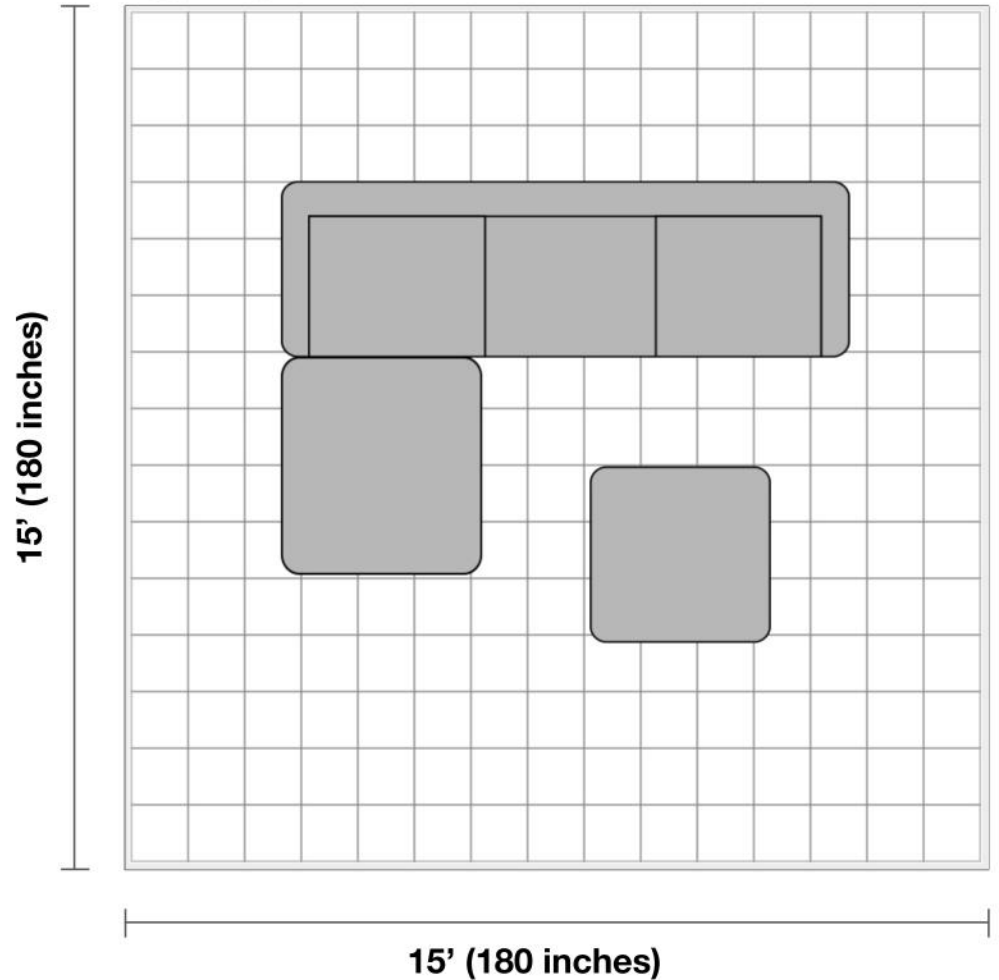

Penelope Fabric Sectional with Ottoman

Before purchasing your furniture, please measure your space and note all item measurements to ensure the item will fit your space.

General Dimensions:

Overall Sectional Dimensions: 120.8" L X 81.8" W x 34.2" H

Loveseat Dimensions: 82.3" L X 35.8" W X 34.2" H

Chaise Dimensions: 81.8" L X 38.5" W X 34.2" H

Ottoman Dimensions: 38.5" L X 38.5" W X 19.8" H

Additional Dimensions:

Seat Height: 19.8"

Seat Depth: 22"

Back Height: 30.1"

Room Plan:

Entry width required for delivery: 30 inches / 76 centimeters

Living Room Size

Living rooms vary in shapes and sizes. The layout is scaled to 15' x 15' for visual purposes.