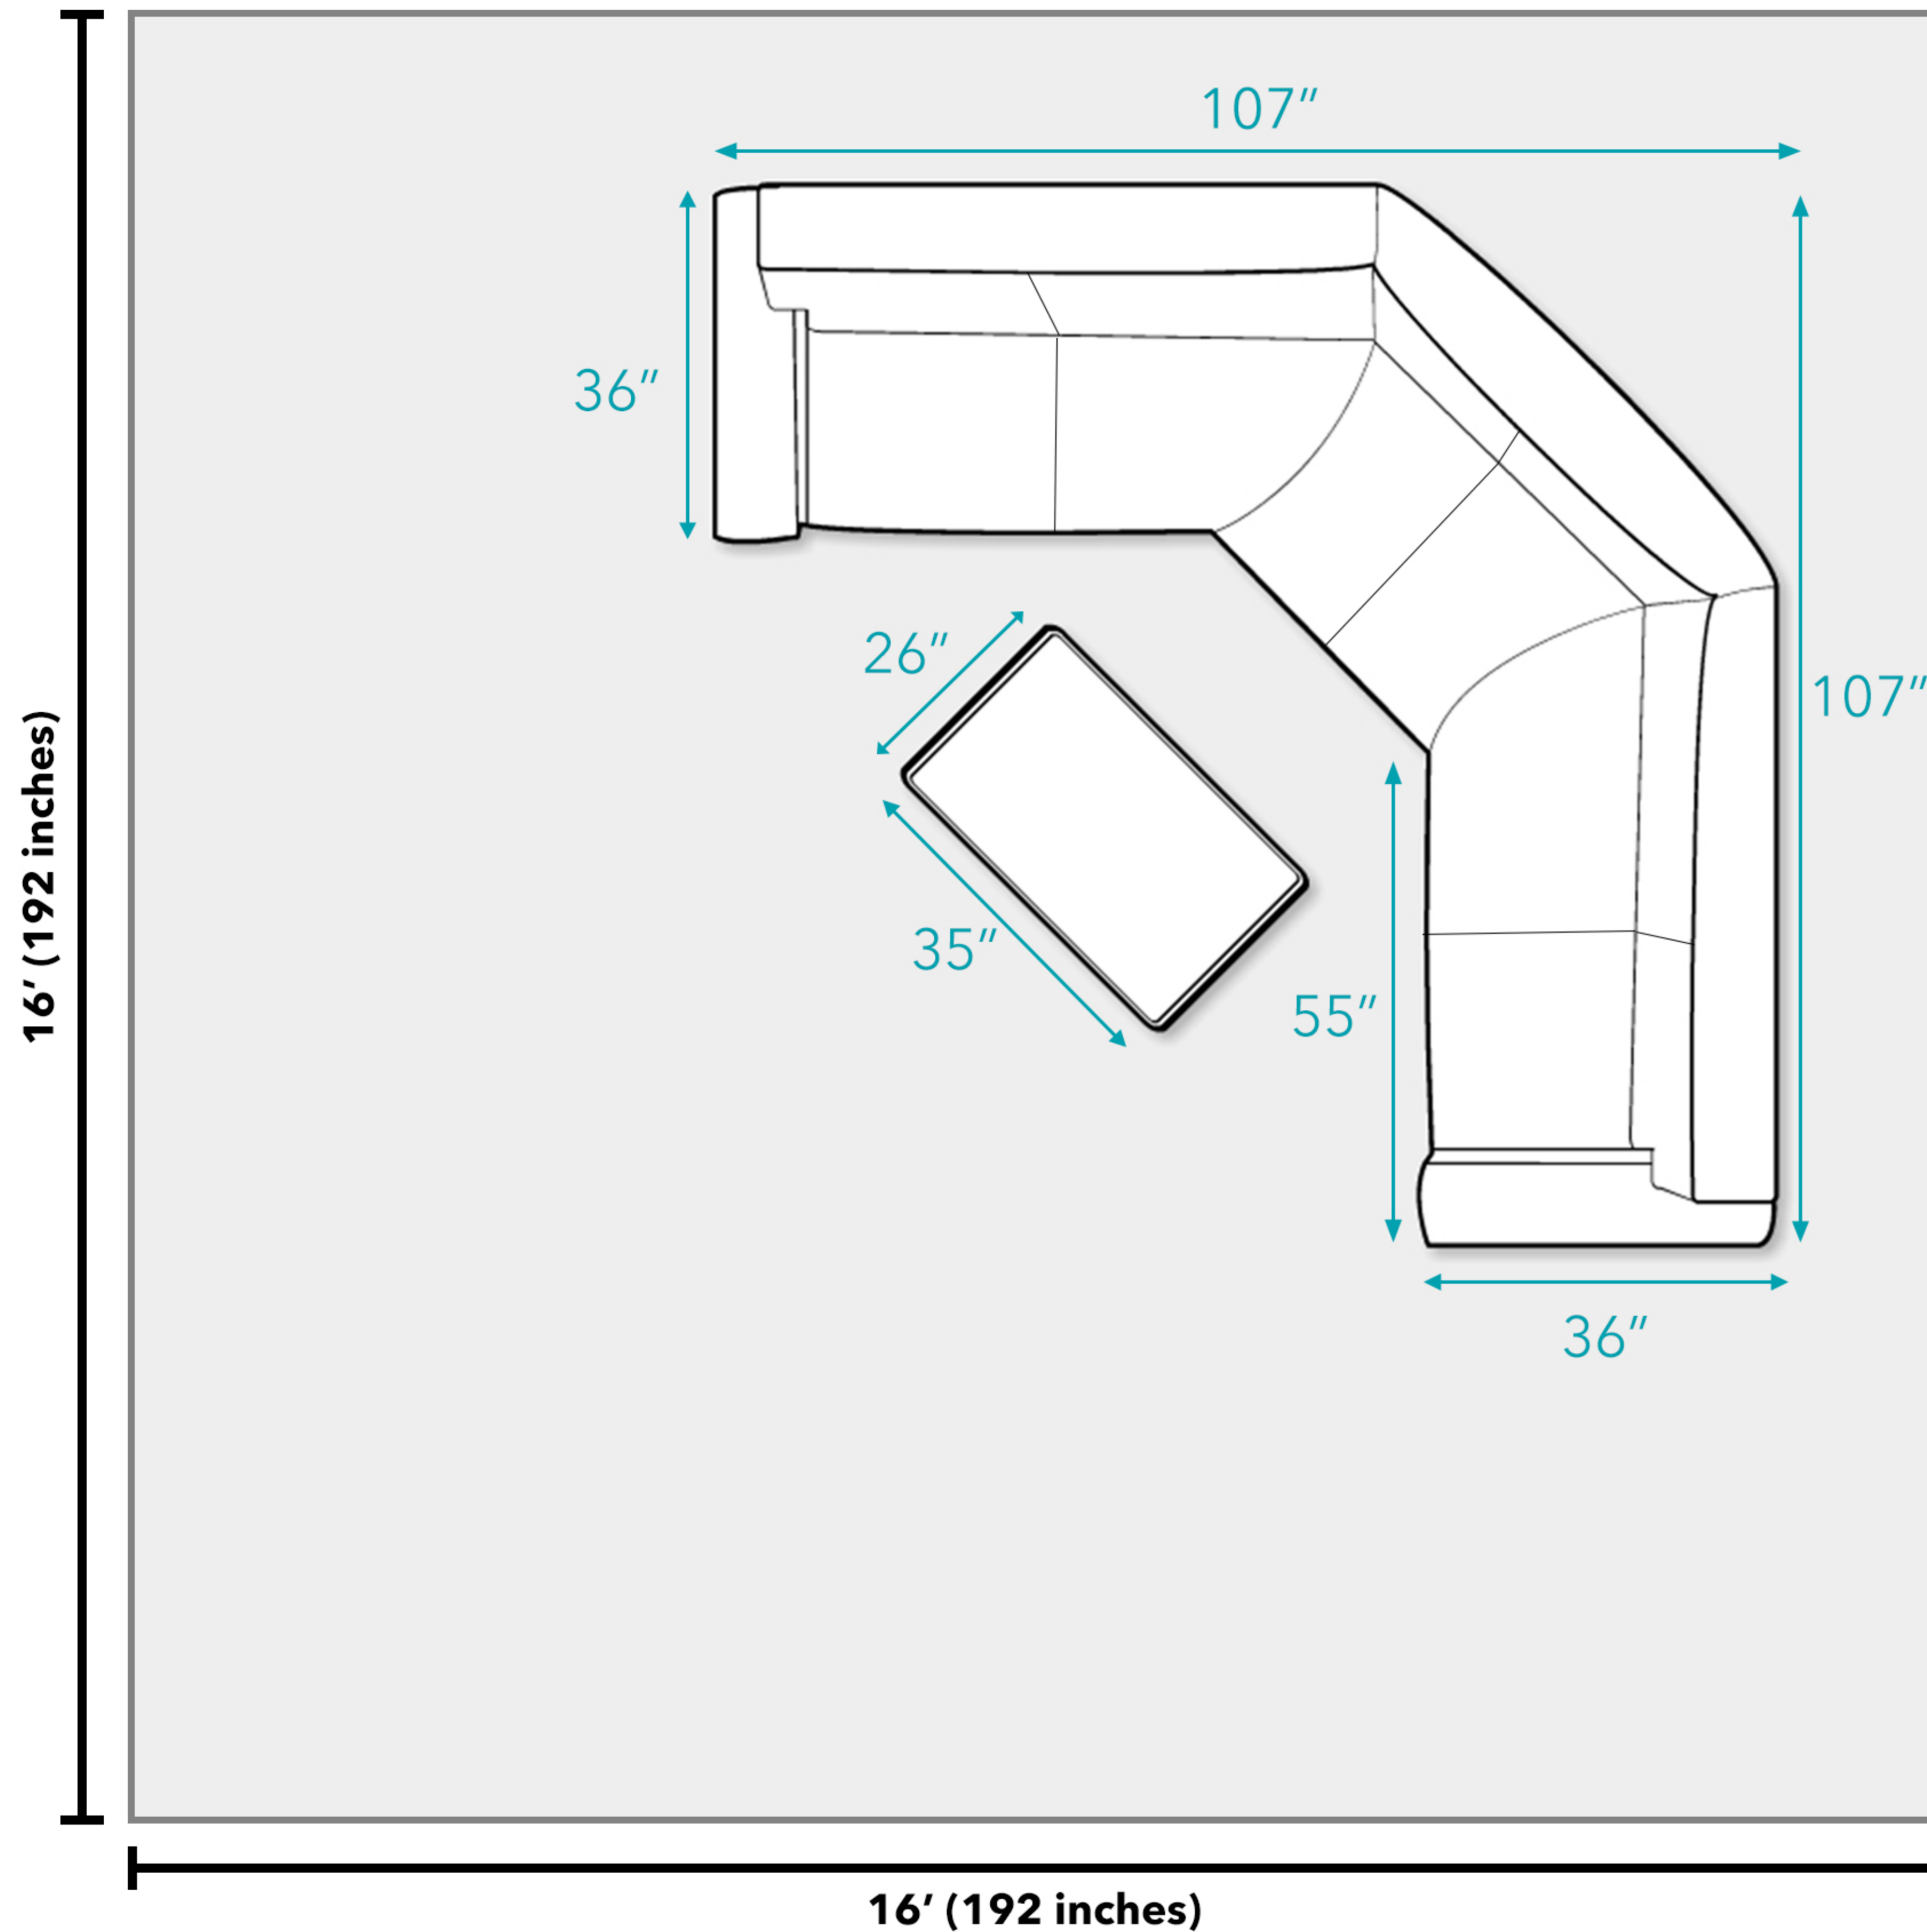

# Abbyson™

Floor Plan

## National Average Living Room Size

As of 2017, Dimensions Guide estimates that the average living room is a 16x16 foot square. Depending on the size of your home, including the number of people in your household, it may make sense for your living room to be a different size or shape. All measurements are approximate and are provided for informational purposes only.

### Overall Dimensions:

- 142" W x 39" D x 36" H
- Left Facing Section: 55" W x 36" D x 36" H
- Right Facing Section: 55" W x 36" D x 36" H
- Corner Wedge: 62" W x 39" D x 36" H
- Ottoman: 35" W x 26" D x 19" H

### Additional Dimensions:

- Seat cushions are 22" deep
- Seat cushions are 19" high off the ground
- Legs are 3" tall

**Door width required for delivery: 29"**