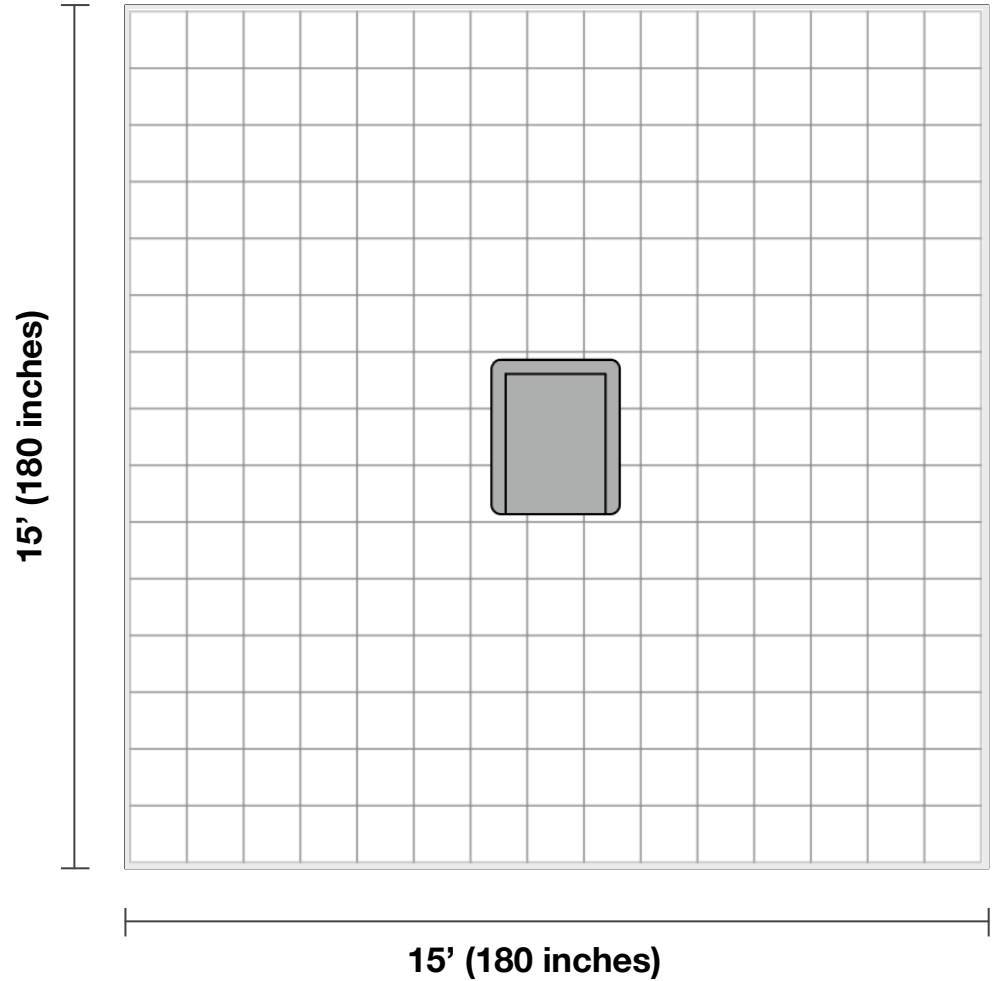

Thomasville

1752783 Finley Point Accent Chair With Wood Frame

Before purchasing your furniture, please measure your space and note all item measurements to ensure the item will fit your space.

General Dimensions:

27" L x 32.5" W x 33.2" H

Additional Dimensions:

Seat Depth: 22"

Seat Height: 18.25"

Back Height: 24.75"

Room Plan:

Entry width required for delivery: 22"

Living Room Size

Living rooms vary in shapes and sizes. The layout is scaled to 15' x 15' for visual purposes.