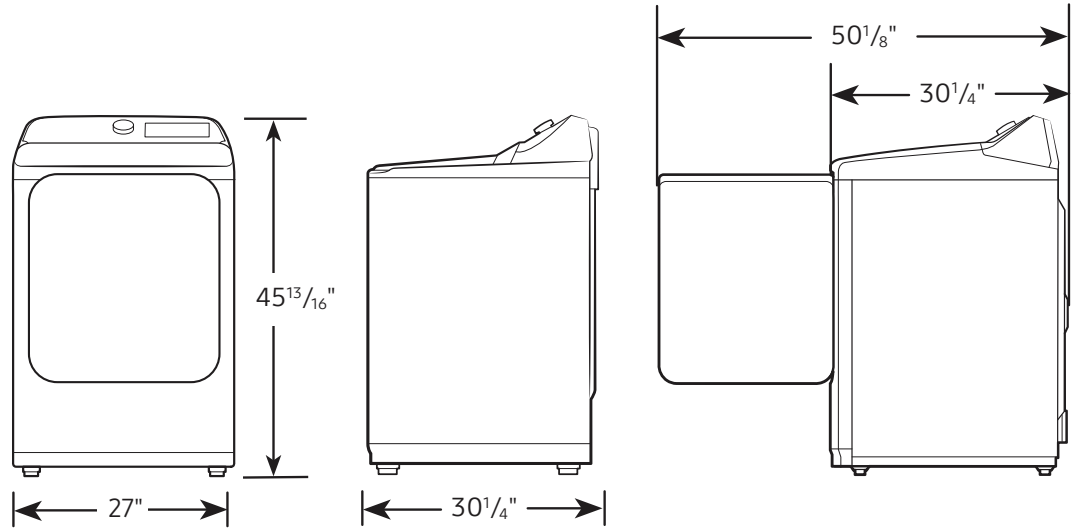

Shipping Dimensions & Weight (WxHxD)

Dimensions: 29⁹/₁₆" x 48⁵/₈" x 31³/₁₆"
Weight: 125.7 lbs

Electric Dryer	Model #	UPC Code
Ivory	DVE55A7300E	887276551609
Gas Dryer		
Ivory	DVG55A7300E	887276557823
Matching Washer		
Ivory	WA55A7300AE	887276751221
Optional Accessories		
Vent Kit	DV-2A	887276146416

DVE55A7300E

Samsung 7.4 cu. ft. Smart Electric Dryer with Steam Sanitize+

Dimensions

Required dimensions for installation:

Installation Specifications – Side-by-Side

If the washer and dryer are installed together or the dryer alone, the closet front must have two unobstructed air openings for a combined minimum total area of 72-inch². Your washer alone does not require a specific air opening.