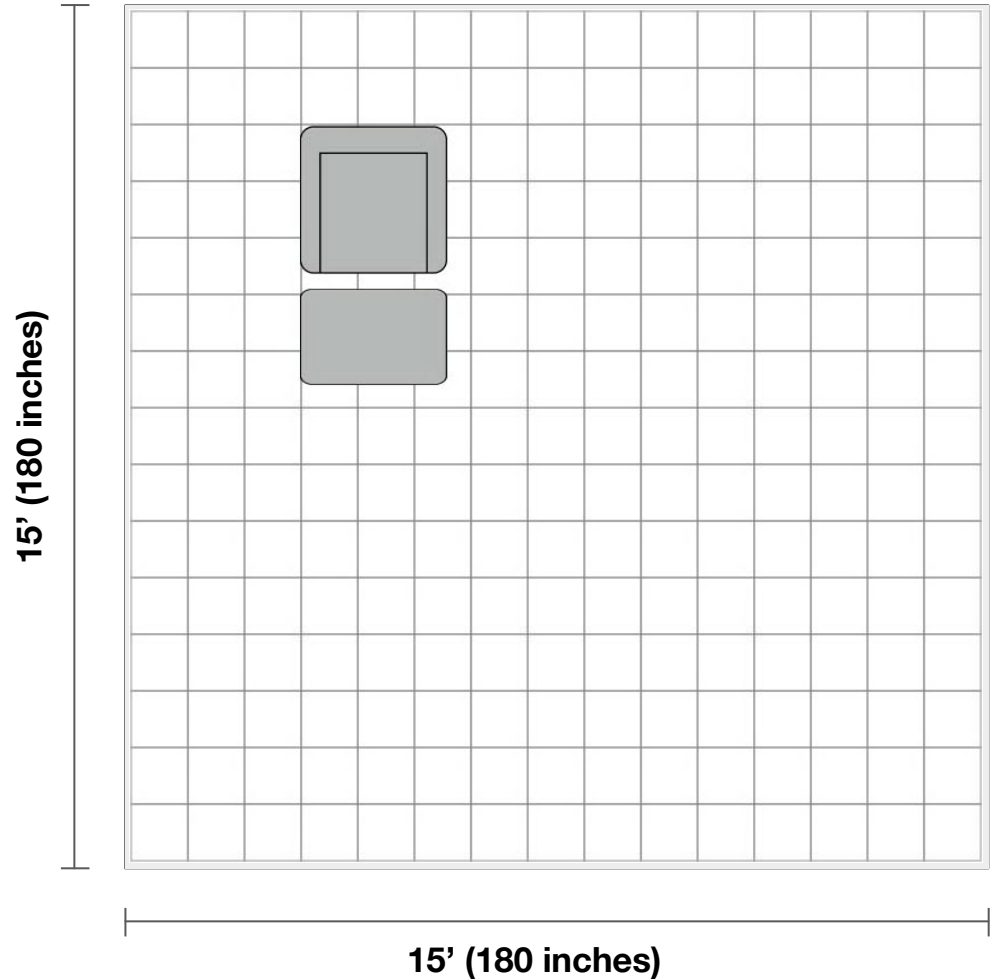

## General Dimensions:

Leather chair: 29.1" L x 33.4" W x 35.8" H

Leather ottoman: 27.1" L x 19.8" W x 16.1" H

## Additional Dimensions:

Seat cushions are 23.2" deep and 18.1" high off the ground

Armrests is 24.8" high off the ground

## Room Plan:

Entry width required for delivery: 33.5"

## Living Room Size

Living rooms vary in shapes and sizes. The layout is scaled to 15' x 15' for visual purposes.