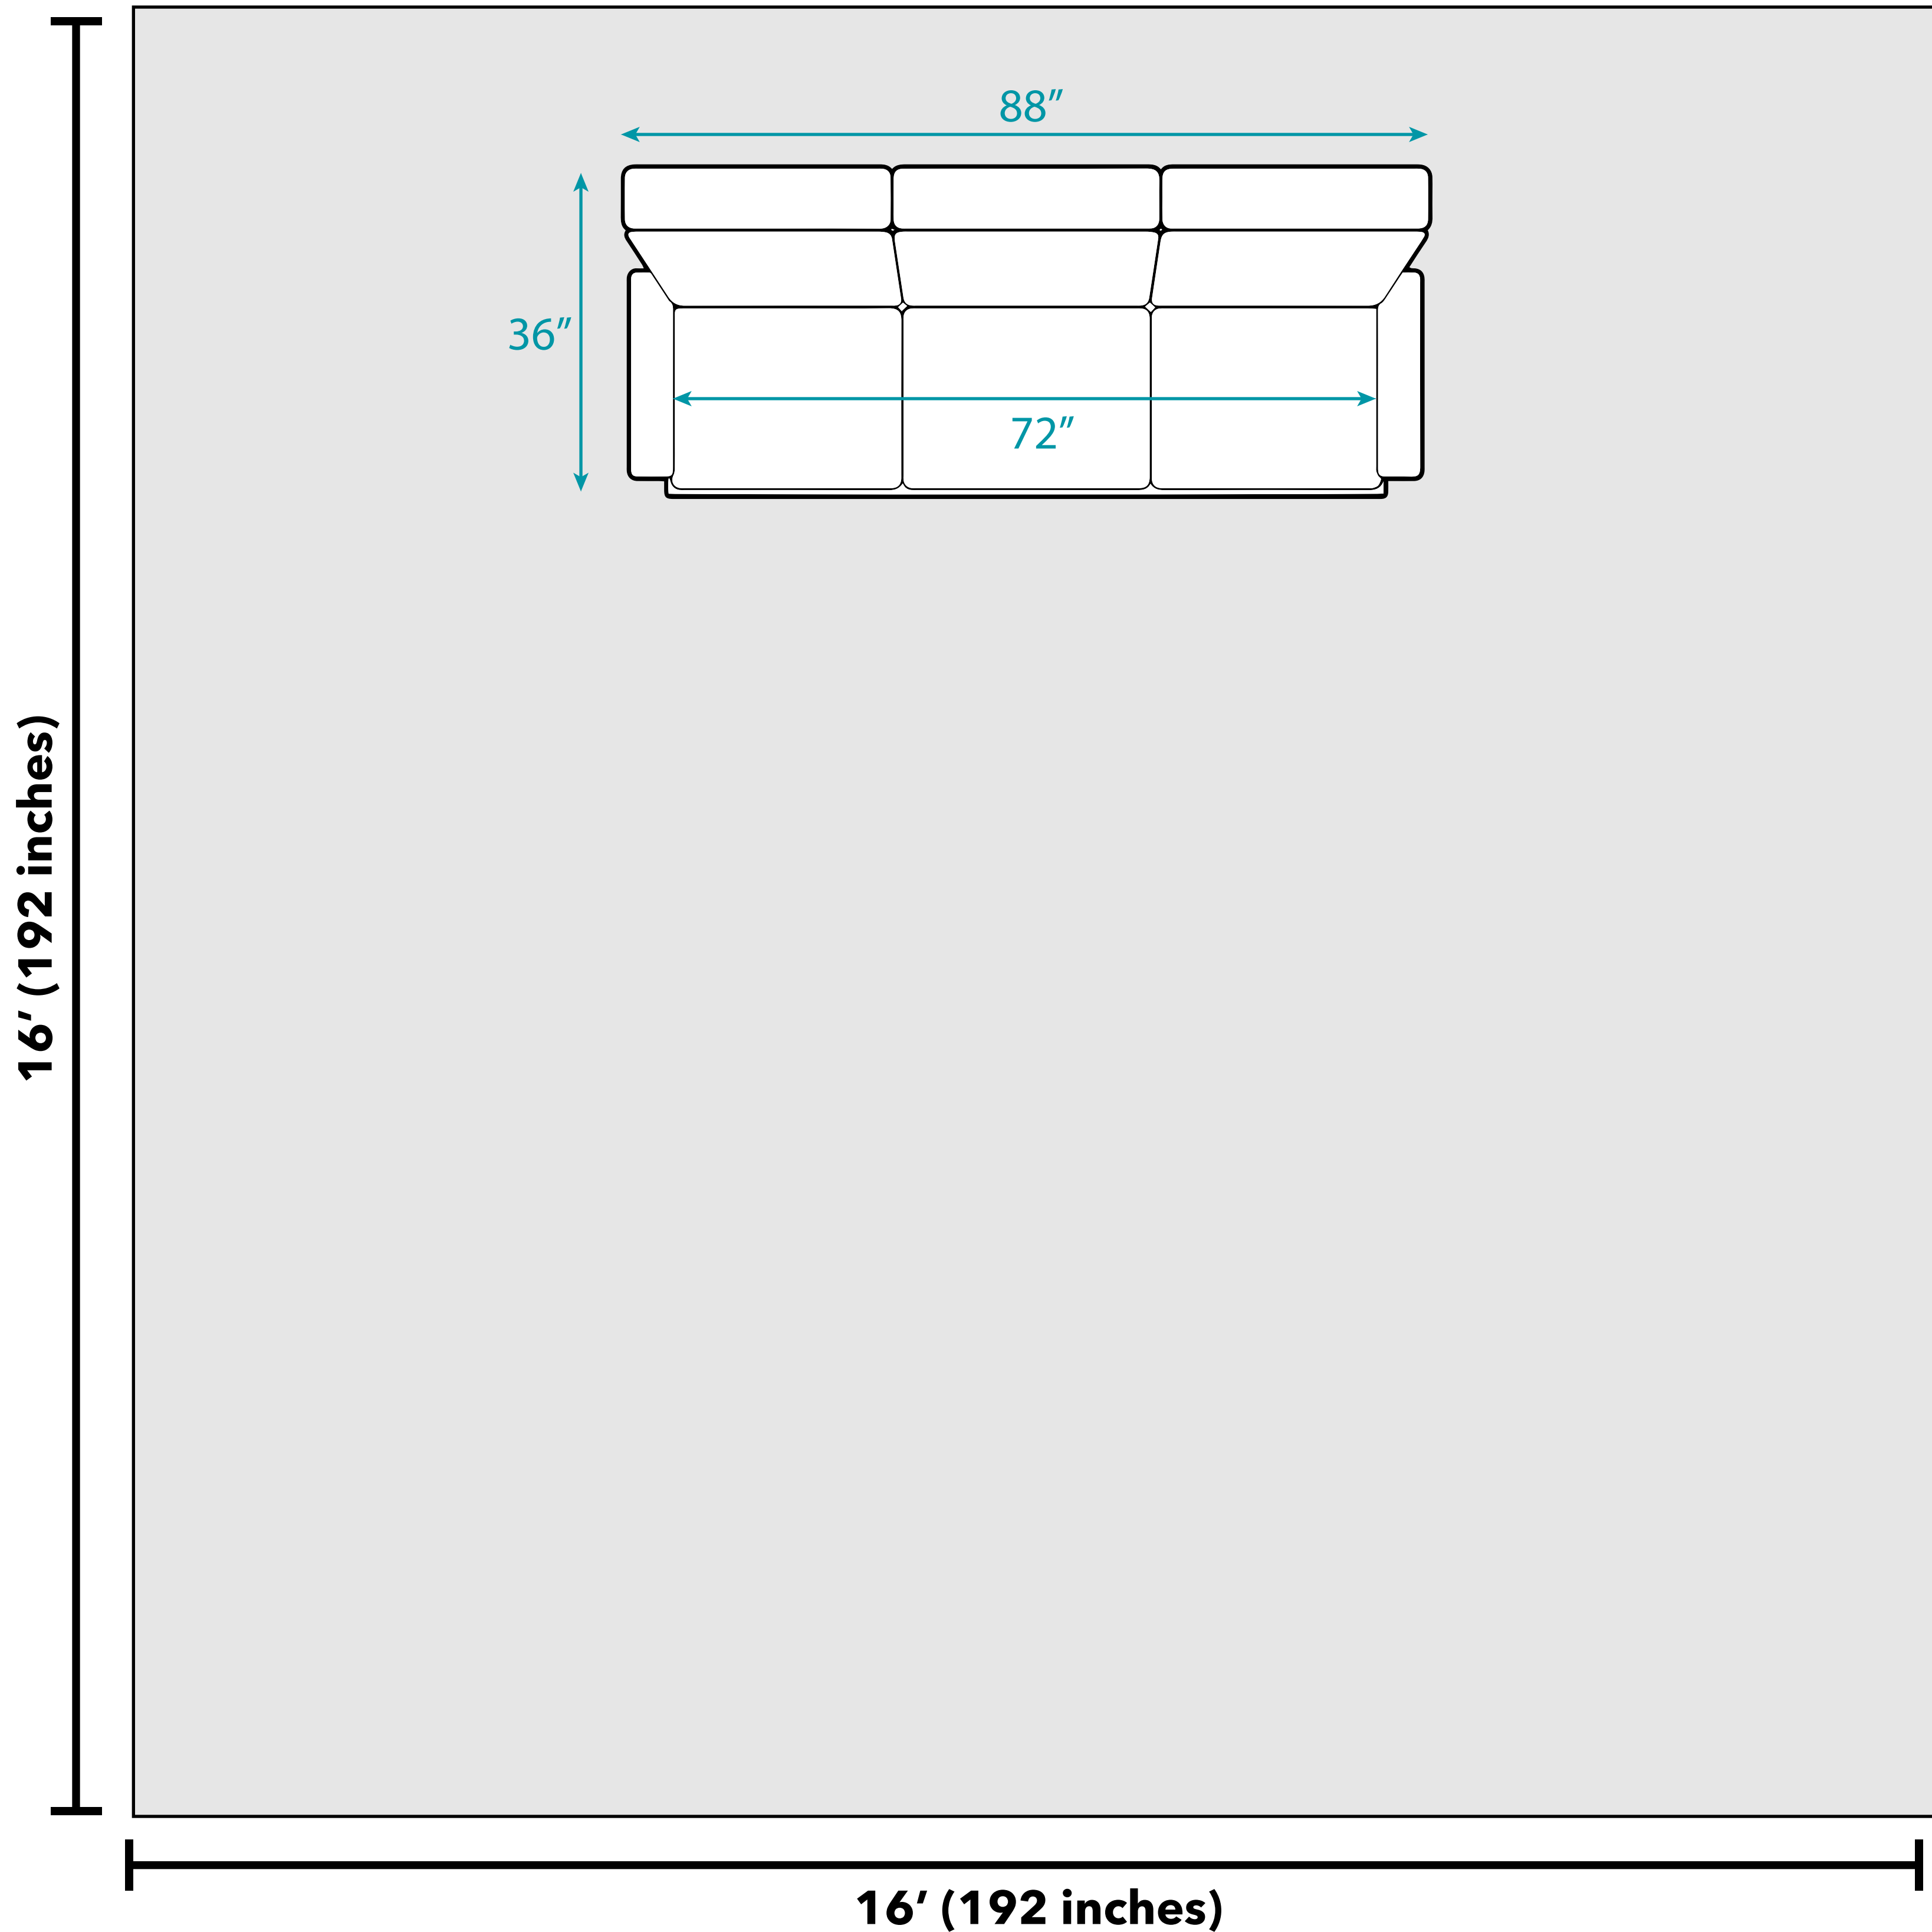

Floor Plan

Raven Leather Sofa

Overall Dimensions:

- 88" L x 36" W x 30" H
- Inside seating width: 72"

Additional Dimensions:

- Seat cushions are 23.5" deep and 17.5" high off the ground
- Armrests are 7.75" wide and 29.5" high off the ground
- Leg height is 7.5"

National Average Living Room Size

As of 2021, Dimensions Guide estimates that the average living room is a 16x16 foot square. Depending on the size of your home, including the number of people in your household, it may make sense for your living room to be a different size or shape. All measurements are approximate and are provided for informational purposes only.

Door width required for delivery: 24"