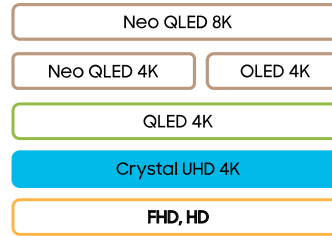

CLASS HIERARCHY

SIZE CLASS

85"	UN85U8000FDXZA
75"	UN75U8000FDXZA
60"	UN70U8000FDXZA
65"	UN65U8000FDXZA
58"	UN58U8000FDXZA
55"	UN55U8000FDXZA
50"	UN50U8000FDXZA
43"	UN43U8000FDXZA

With elegant metal housing, this essential 4K TV delivers an element of style along with a crisp and vibrant picture. Take advantage of more than 2700 free channels on Samsung TV Plus¹ and enjoy peace of mind as our proprietary triple-layer security protects your personal data².

PICTURE (PANEL)

- Display Type: Ultra-High Definition (UHD)
- Refresh Rate: 60Hz
- Lighting Technology: Mega Contrast
- Display Resolution: 4K (3,840 x 2,160)
- Anti Reflection: N/A
- Viewing Angle: N/A
- Dimming Technology: UHD Dimming

MODELS

MODEL: UN58U8000FD
ORDER CODE: UN58U8000FDXZA

SCREEN SIZE CLASS: 58"

SCREEN DIAGONAL MEASUREMENT: 57.5"

UPC CODE: 887276951218

COUNTRY OF ORIGIN: MEXICO

DIMENSIONS (INCHES W X H X D):

- TV WITHOUT STAND: 50.6 X 29.5 X 3
- TV WITH STAND (LOWEST): 50.6 X 31.5 X 8.7
- SHIPPING: 55.9 X 33.3 X 5.3
- STAND FOOTPRINT: 1 X 6.8 X 8.7

SCREEN DIAGONAL MEASUREMENT: 54.6"

UPC CODE: 887276951850

COUNTRY OF ORIGIN: MEXICO

DIMENSIONS (INCHES W X H X D):

- TV WITHOUT STAND: 48.2 X 27.9 X 3
- TV WITH STAND (LOWEST): 48.2 X 29.9 X 7.8
- SHIPPING: 53.3 X 31.9 X 5
- STAND FOOTPRINT: 1 X 6.6 X 7.8