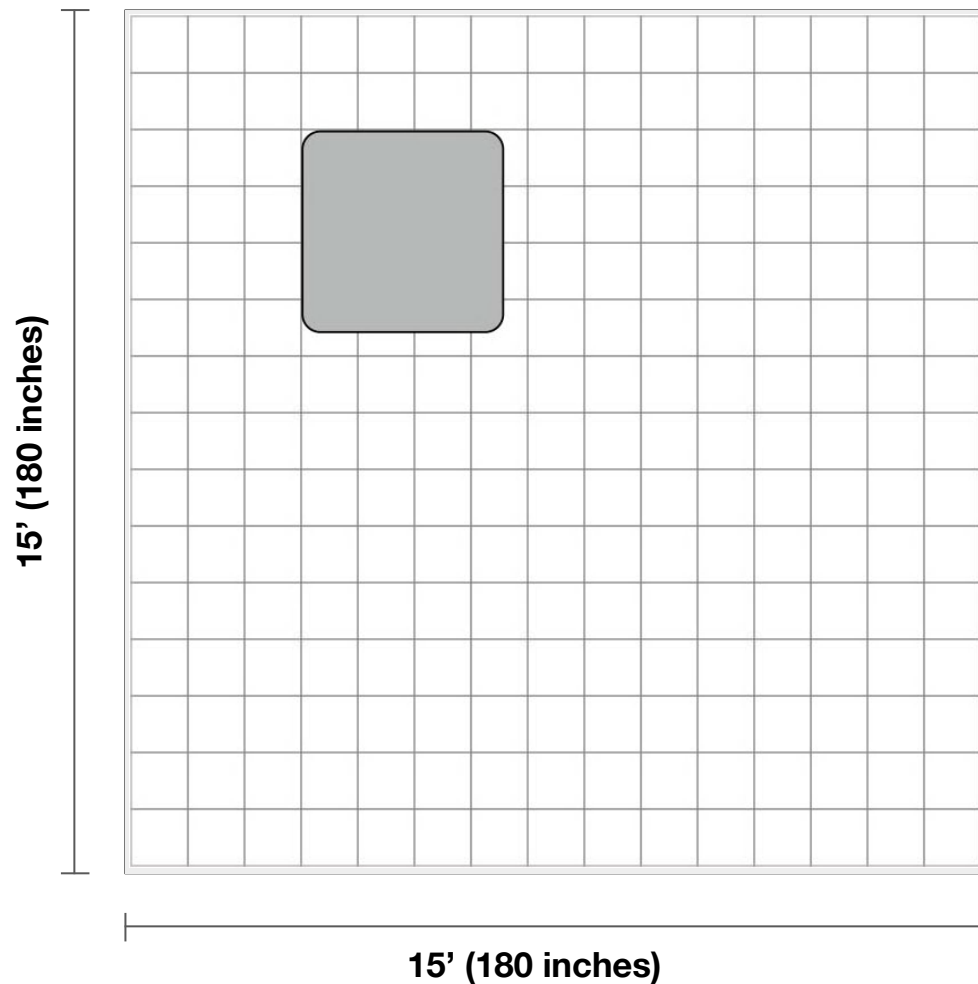

1812331 Screen Fabric Ottoman

Before purchasing your furniture, please measure your space and note all item measurements to ensure the item will fit your space.

General Dimensions:

Ottoman: 43.3" L x 43.3" W x 21.6" H

Additional Dimensions:

Room Plan:

Entry width required for delivery: 23"

Living Room Size

Living rooms vary in shapes and sizes. The layout is scaled to 15' x 15' for visual purposes.