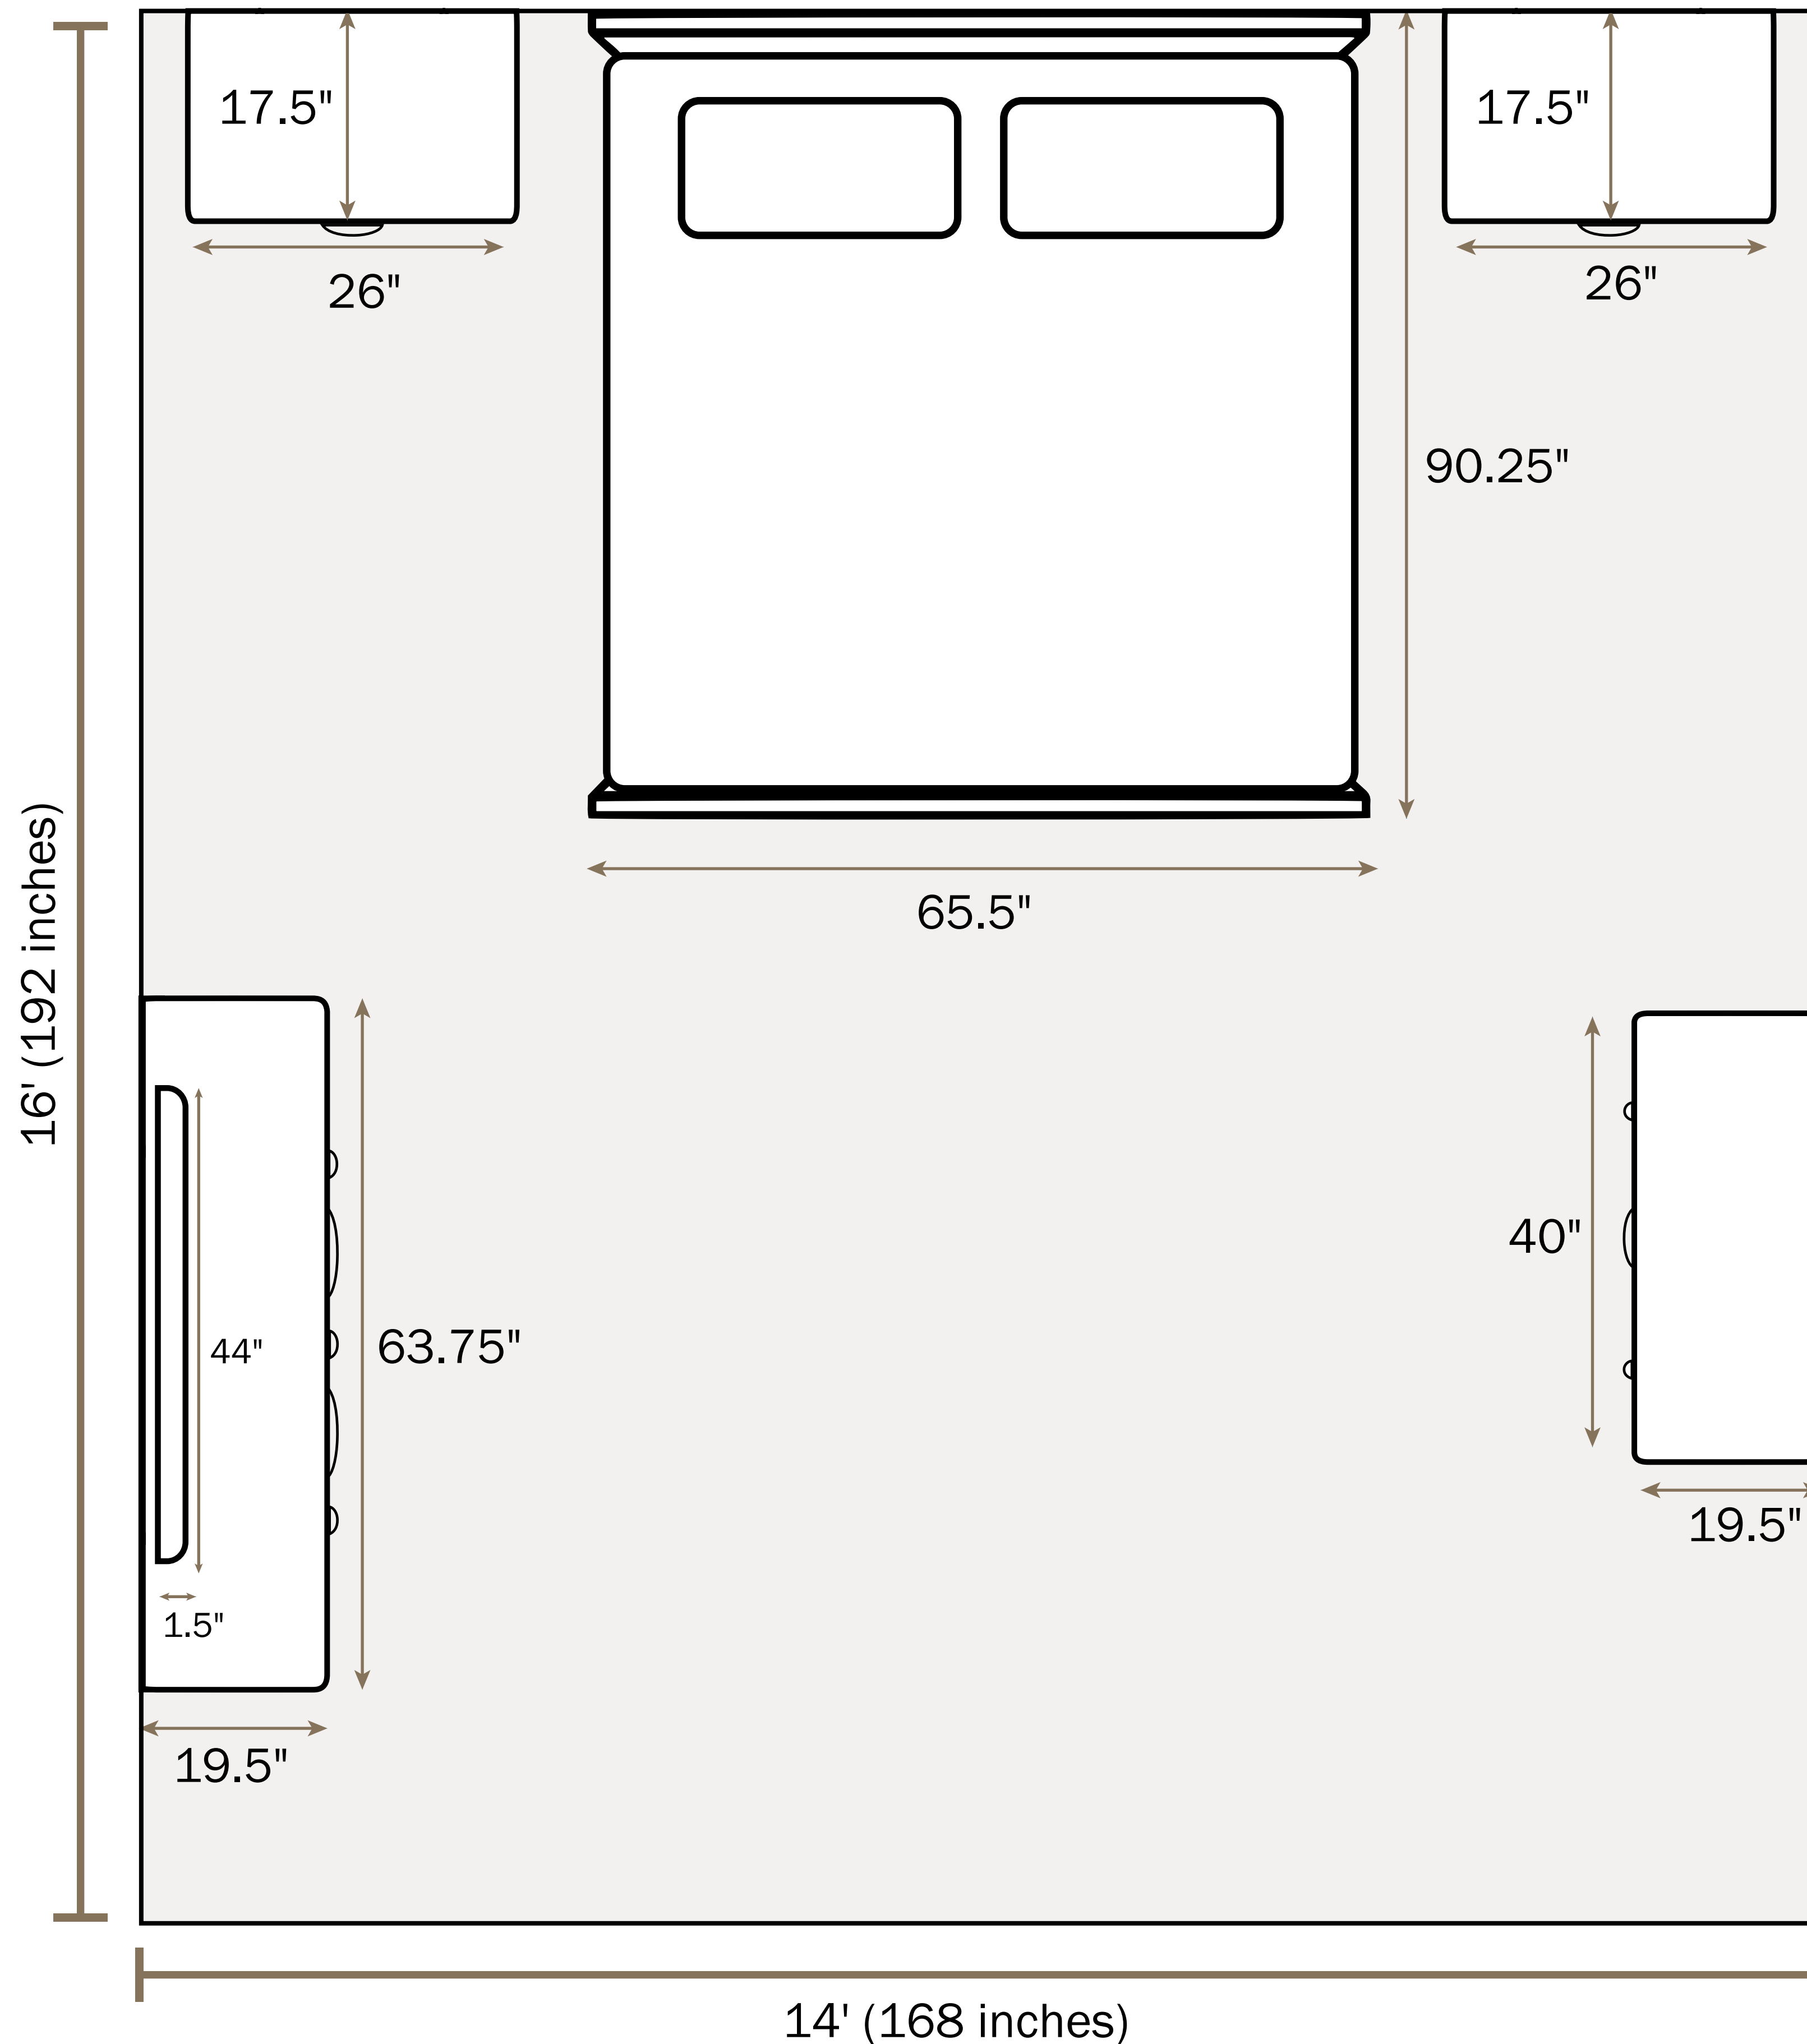

Floor Plan

Cambridge 6-piece Queen Bedroom Set

Overall Dimensions:

- Queen Bed: 65.5"W x 90.25"D x 62"H
- 2 Drawer Nightstand: 26"W x 17.5"D x 27.5"H
- 5 Drawer Chest: 40"W x 19.5"D x 53.5"H
- 9 Drawer Dresser: 63.75"W x 19.5"D x 41"H
- Mirror: 44"W x 1.5"D x 34.63"H

Additional Dimensions:

- Headboard is 62" tall.
- Footboard is 22" tall.
- Nightstand Drawer Interior: 17.7"W x 11.5"D x 8"H
- Dresser Top 3 Drawer Interior: 16.6"W x 13.3"D x 5.3"H
- Dresser Large Bottom 6 Drawers Interior: 26.3"W x 13.3"D x 7"H
- Chest Top 1 Drawer Interior: 31.6"W x 13.3"D x 5.3"H
- Chest Large Bottom 4 Drawers Interior: 31.6"W x 13.3"D x 8"H

The measurements are approximate and are to be used for informative purposes only.

Door width required for delivery: 22"W

Floor Plan

Cambridge 6-piece King Bedroom Set

Overall Dimensions:

- King Bed: 81.5"W x 90.25"D x 62"H
- 2 Drawer Nightstand: 26"W x 17.5"D x 27.5"H
- 5 Drawer Chest: 40"W x 19.5"D x 53.5"H
- 9 Drawer Dresser: 63.75"W x 19.5"D x 41"H
- Mirror: 44"W x 1.5"D x 34.63"H