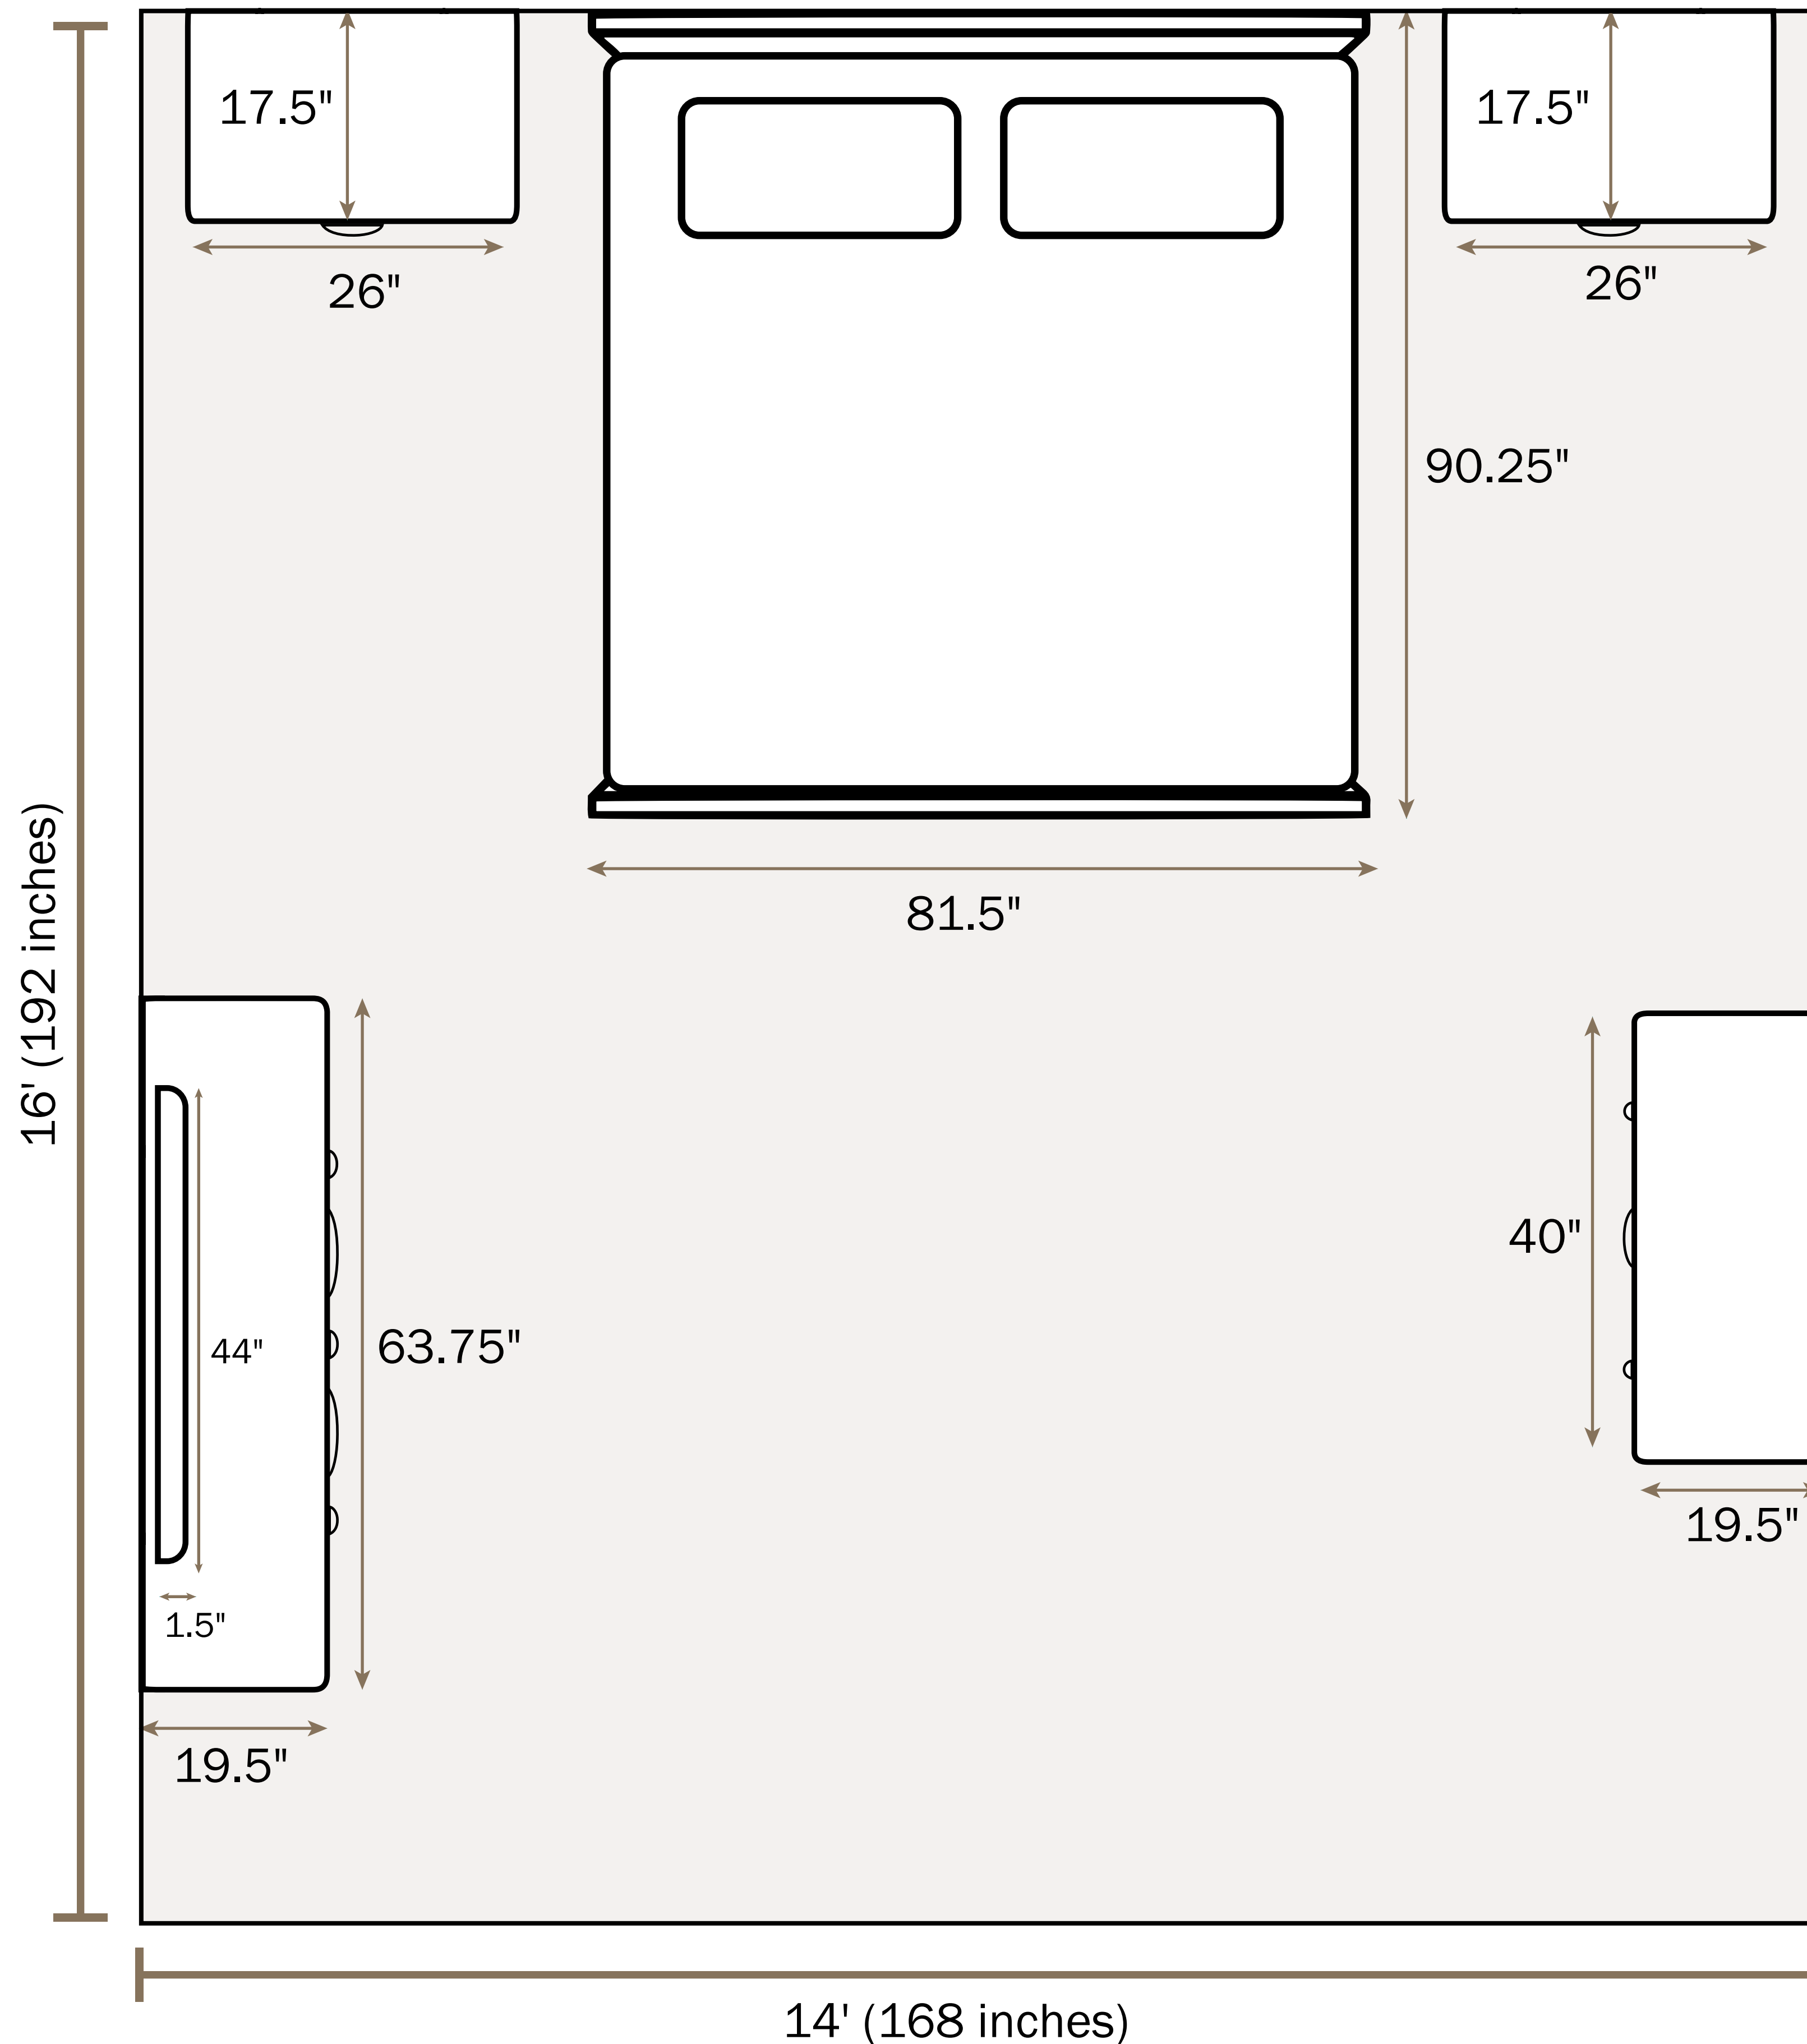

Floor Plan

Cambridge 6-piece Queen Bedroom Set

Overall Dimensions:

- Queen Bed: 65.5"W x 90.25"D x 62"H
- 2 Drawer Nightstand: 26"W x 17.5"D x 27.5"H
- 5 Drawer Chest: 40"W x 19.5"D x 53.5"H
- 9 Drawer Dresser: 63.75"W x 19.5"D x 41"H
- Mirror: 44"W x 1.5"D x 34.63"H

Additional Dimensions:

- Headboard is 62" tall.
- Footboard is 22" tall.
- Nightstand Drawer Interior: 17.7"W x 11.5"D x 8"H
- Dresser Top 3 Drawer Interior: 16.6"W x 13.3"D x 5.3"H
- Dresser Large Bottom 6 Drawers Interior: 26.3"W x 13.3"D x 7"H
- Chest Top 1 Drawer Interior: 31.6"W x 13.3"D x 5.3"H
- Chest Large Bottom 4 Drawers Interior: 31.6"W x 13.3"D x 8"H

The measurements are approximate and are to be used for informative purposes only.

Door width required for delivery: 22"W

Floor Plan

Cambridge 6-piece King Bedroom Set

Overall Dimensions:

- King Bed: 81.5"W x 90.25"D x 62"H
- 2 Drawer Nightstand: 26"W x 17.5"D x 27.5"H
- 5 Drawer Chest: 40"W x 19.5"D x 53.5"H
- 9 Drawer Dresser: 63.75"W x 19.5"D x 41"H
- Mirror: 44"W x 1.5"D x 34.63"H