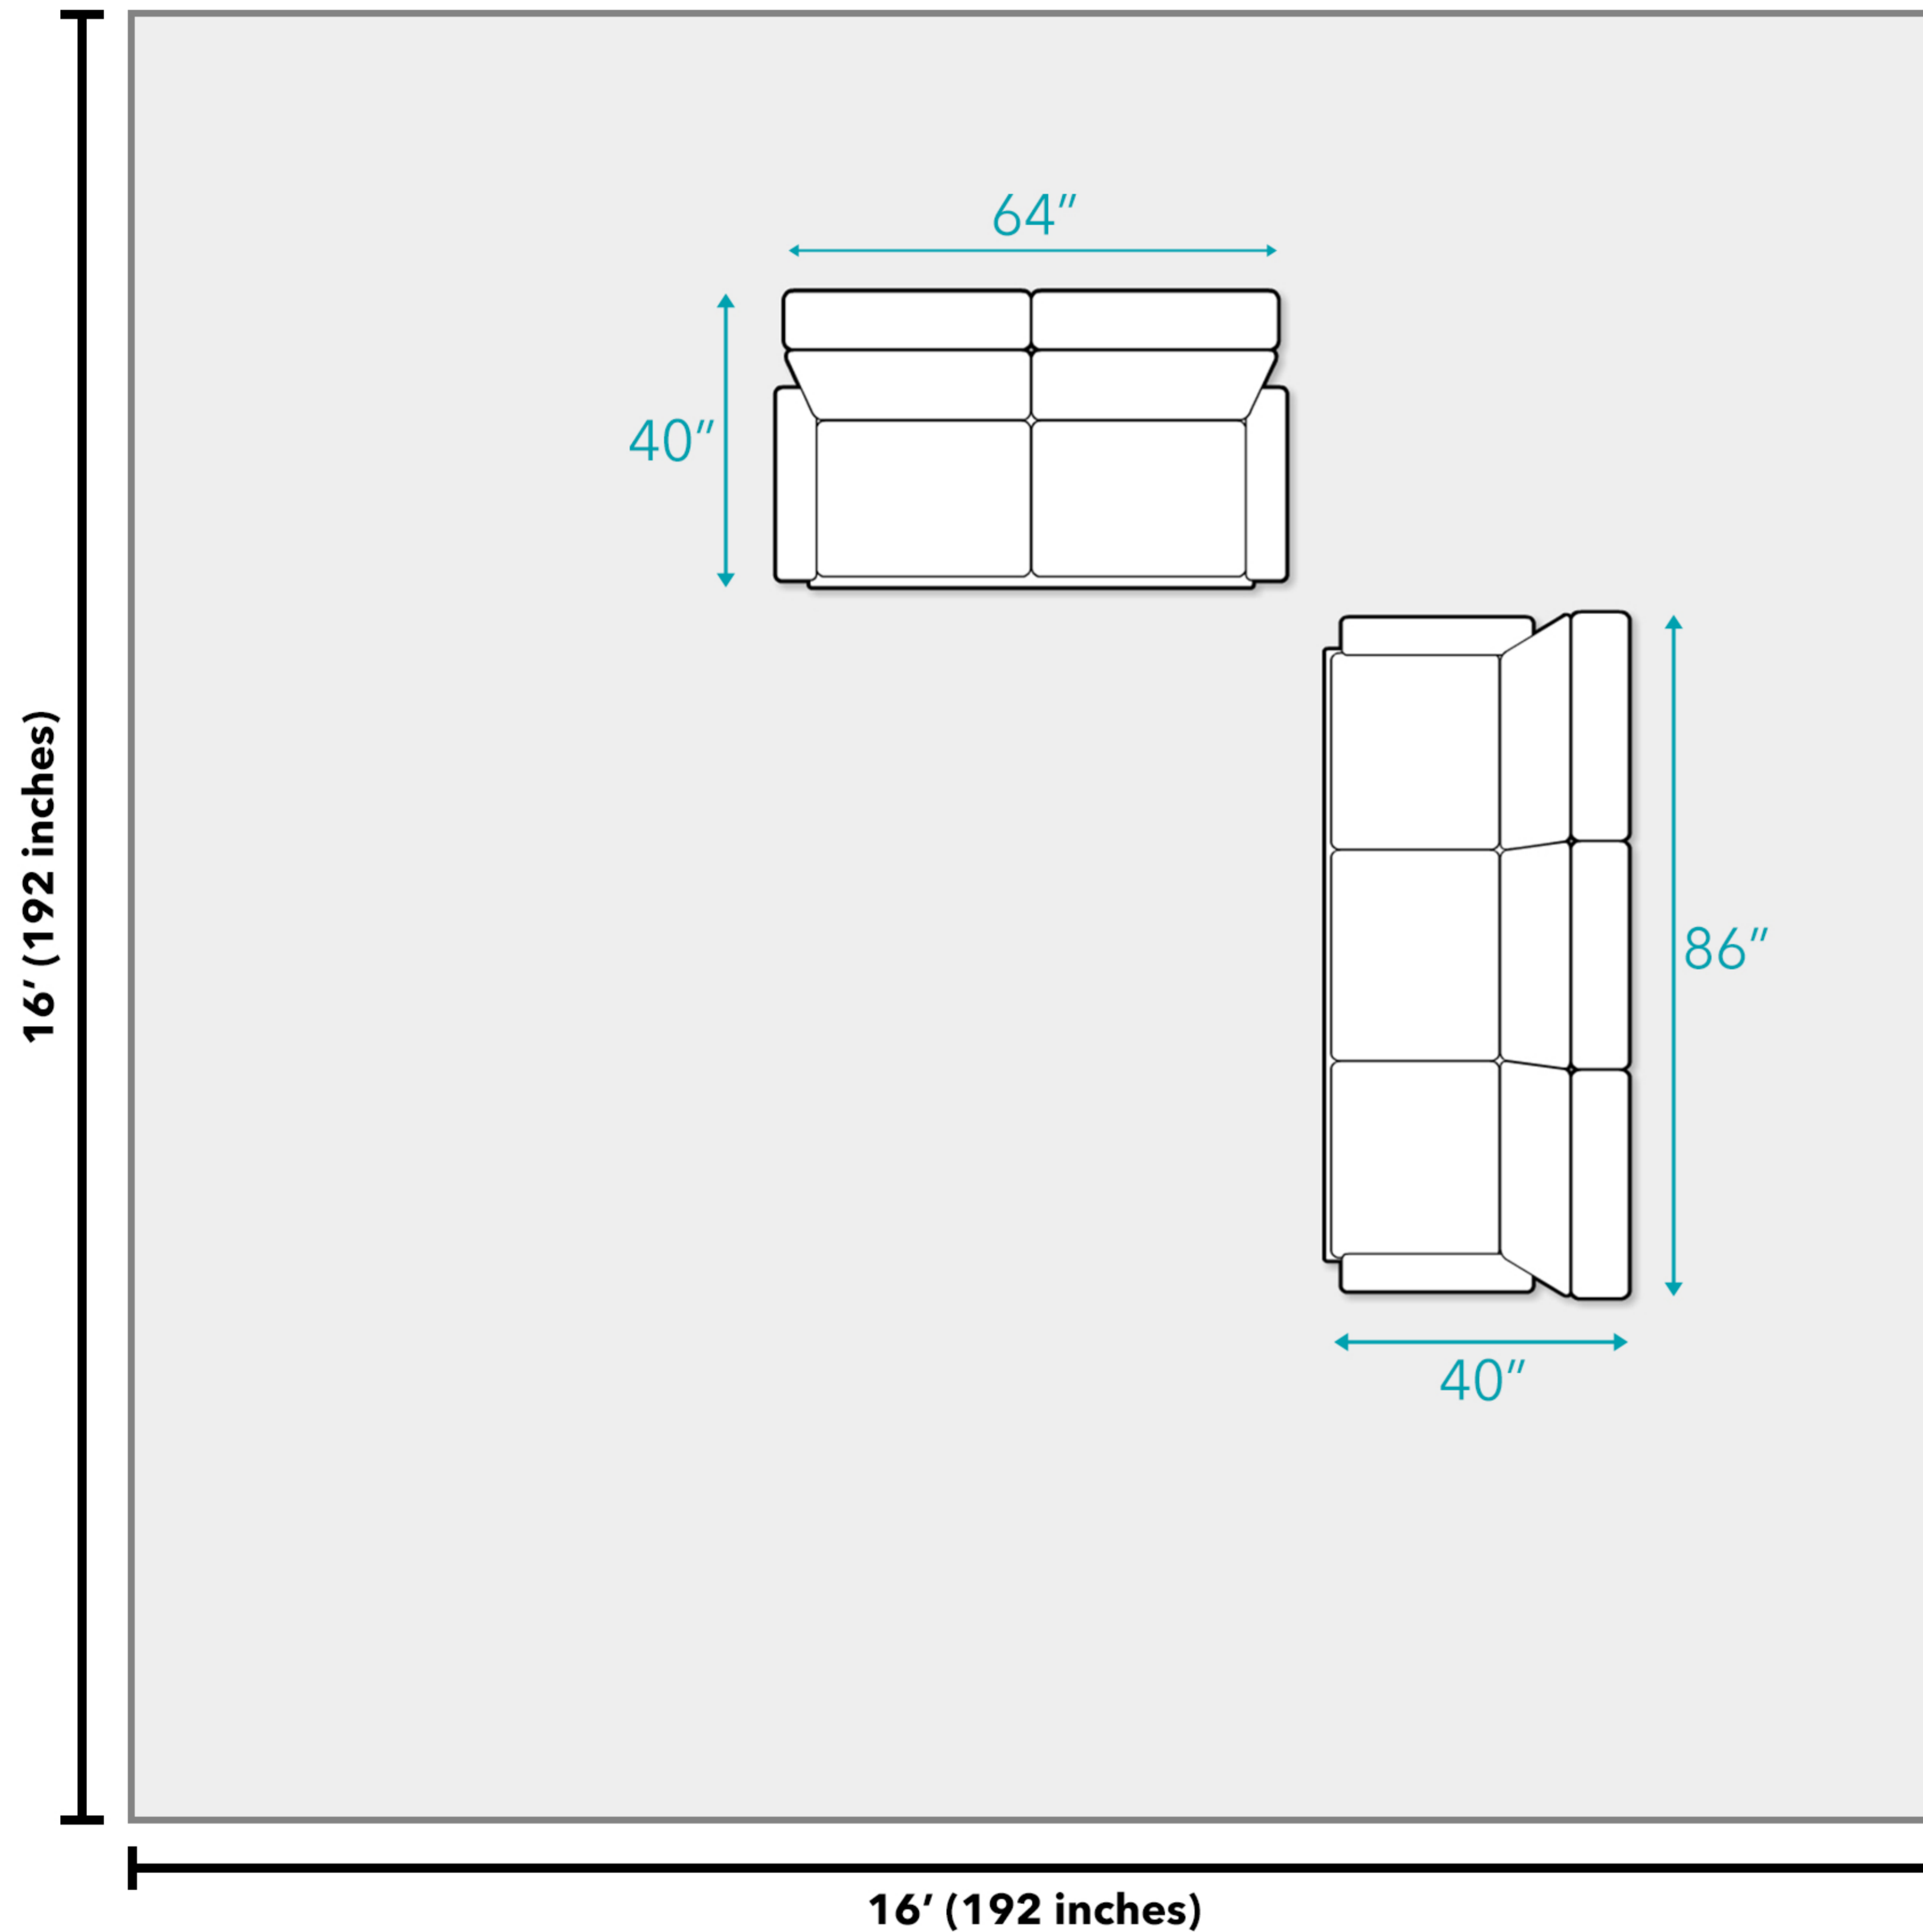

Floor Plan

### Overall Dimensions:

- Sofa Dimensions: 86" W x 40" D x 38" H
- Loveseat Dimensions: 64" W x 40" D x 38" H

### Additional Dimensions:

- Seat cushions are 22" deep
- Seat cushions are 20" high off the ground
- Armrests are 26" high off the ground
- Armrests are 10" wide
- Legs are 3" tall

**Door width required for delivery: 34"**

### National Average Living Room Size

As of 2018, Dimensions Guide estimates that the average living room is a 16x16 foot square. Depending on the size of your home, including the number of people in your household, it may make sense for your living room to be a different size or shape. All measurements are approximate and are provided for informational purposes only.