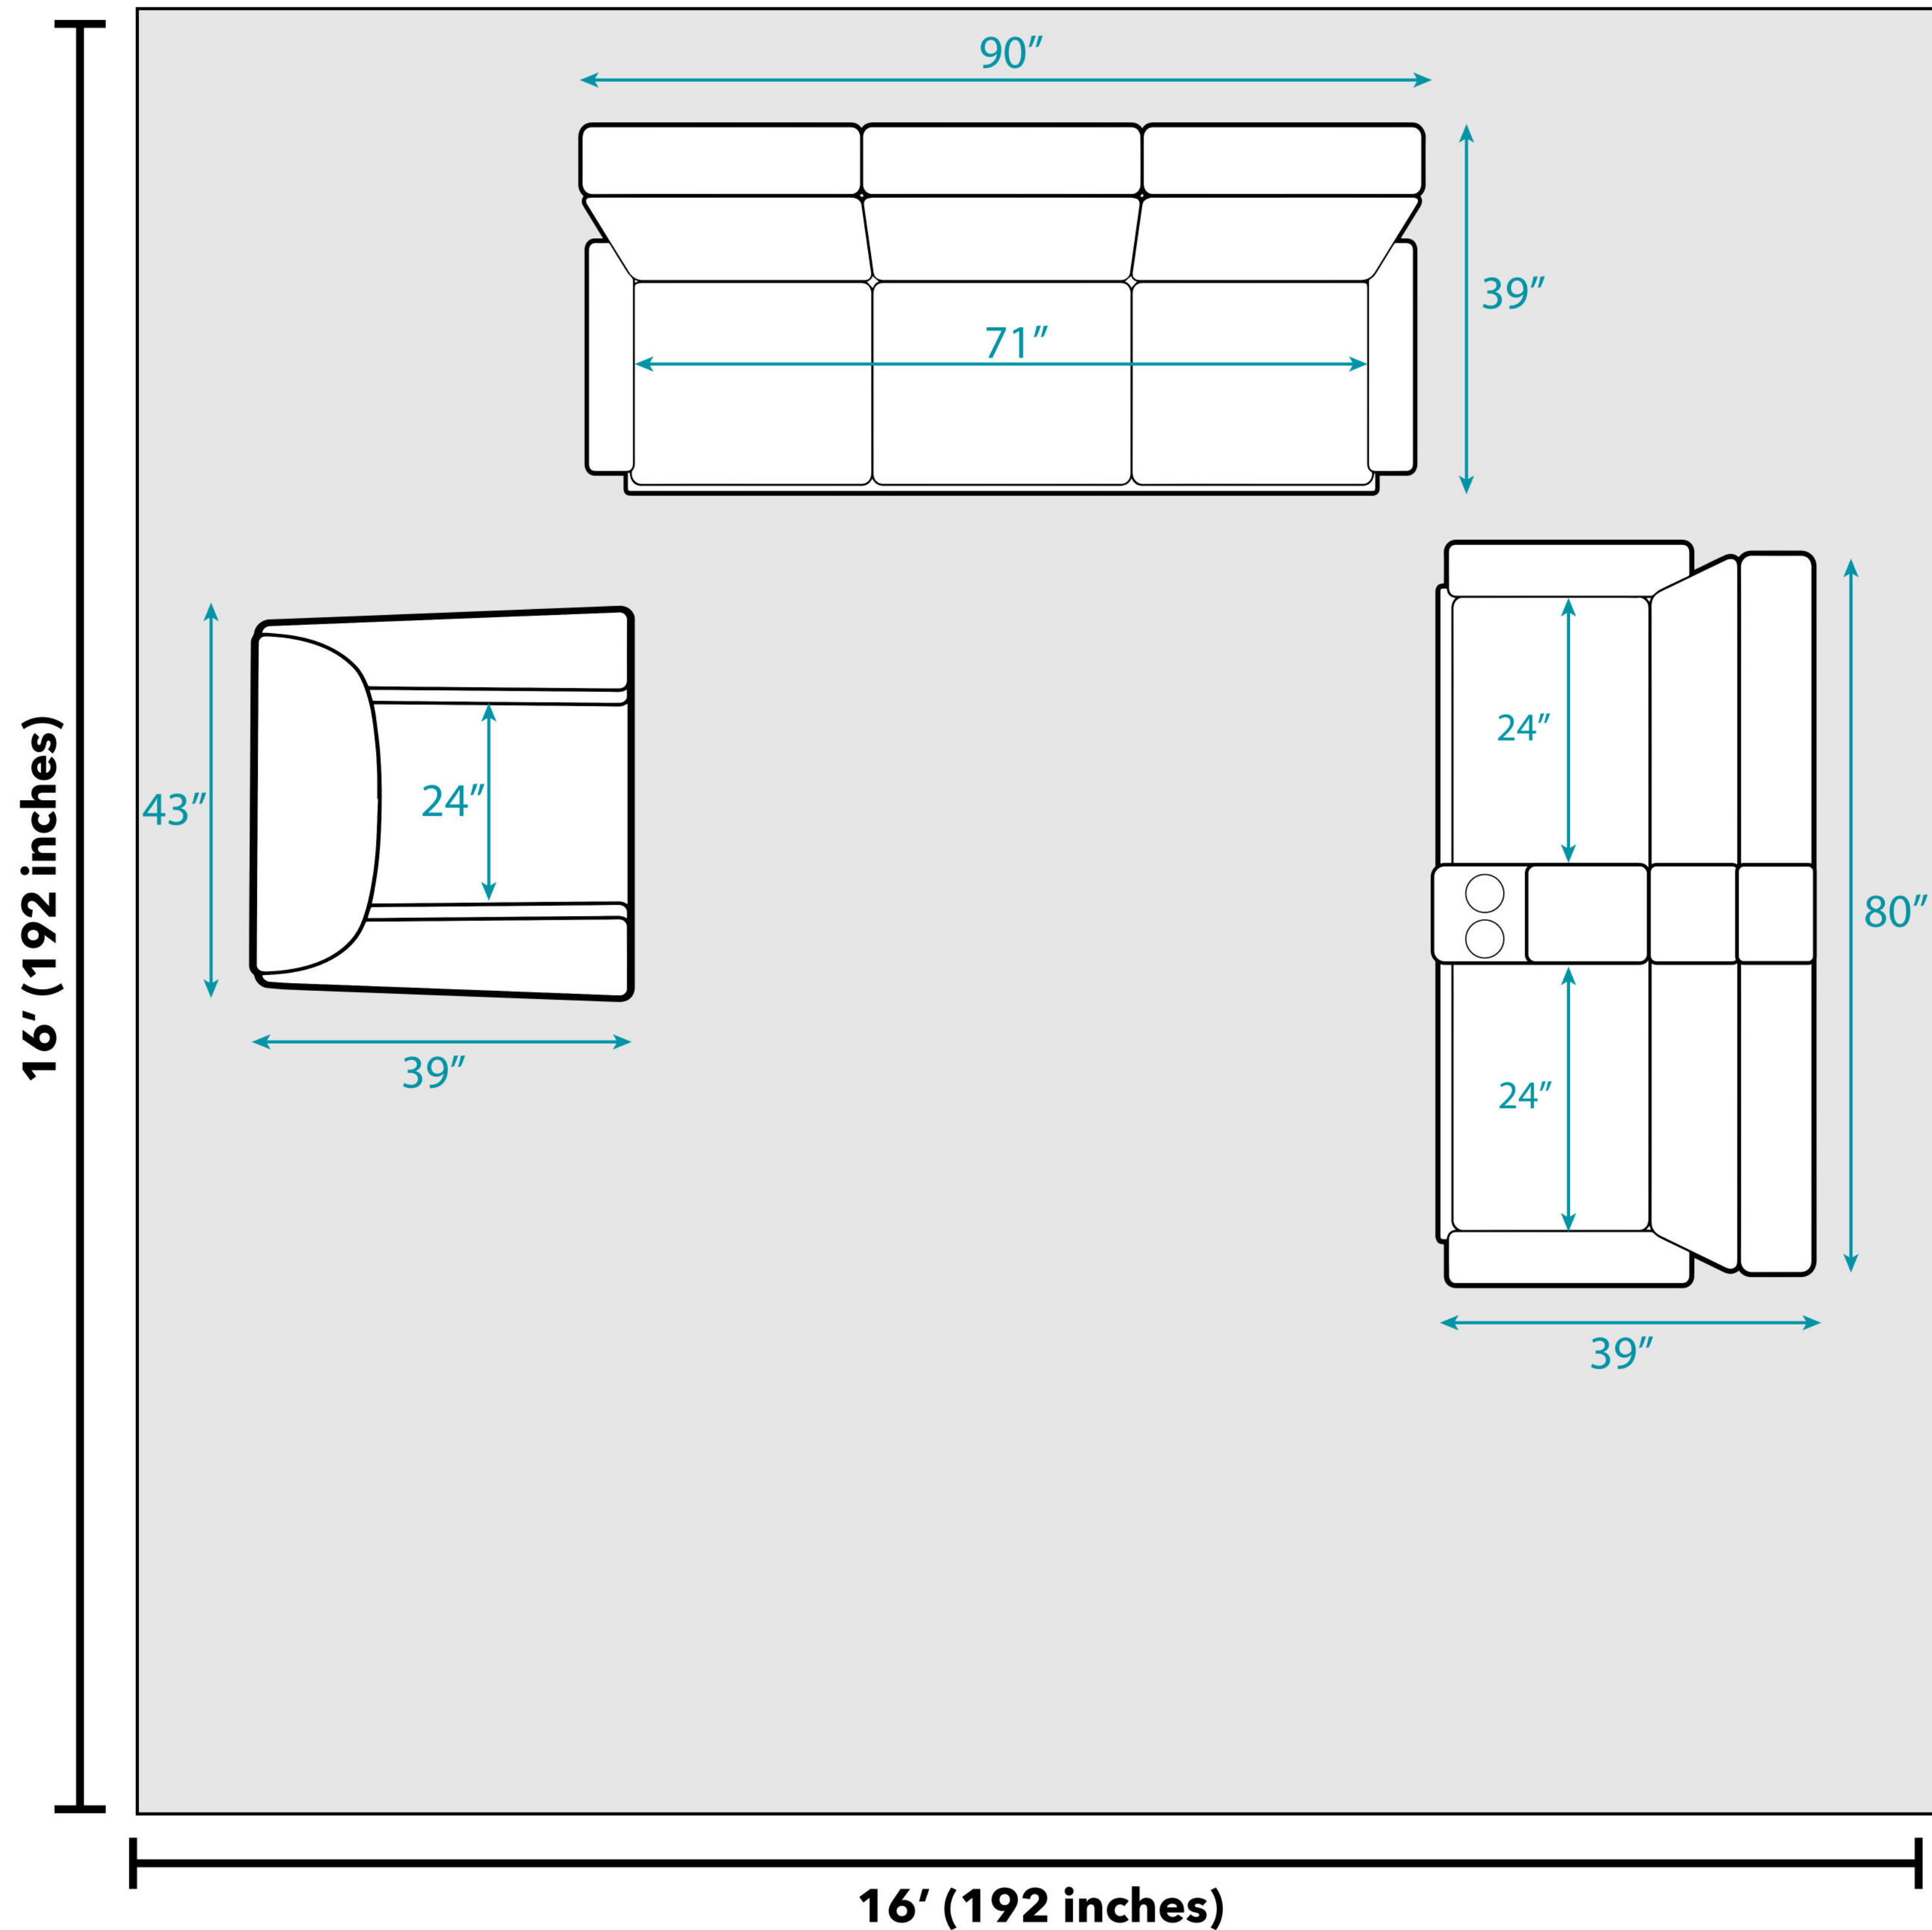

Floor Plan

Kellan 3-piece Leather Power Reclining Set with Power Headrests

Overall Dimensions:

- Power Sofa: 90" L x 39" W x 40" H
Inside seating width: 71"
- Power Loveseat: 80" L x 39" W x 40" H
Inside seating width of each seat: 24"
- Power Recliner: 43" L x 39" W x 40" H
Inside seating width: 24"

Additional Dimensions:

- Seat cushions are 21" deep and 20" high off the ground
- Backrest is 21" high
- Armrests are 9" wide and 24" high off the ground
- Approximately 7" of wall space needed for recliners to fully recline
- Fully reclined length is 67" long

Door width required for delivery: 28"

National Average Living Room Size

As of 2021, Dimensions Guide estimates that the average living room is a 16x16 foot square. Depending on the size of your home, including the number of people in your household, it may make sense for your living room to be a different size or shape. All measurements are approximate and are provided for informational purposes only.