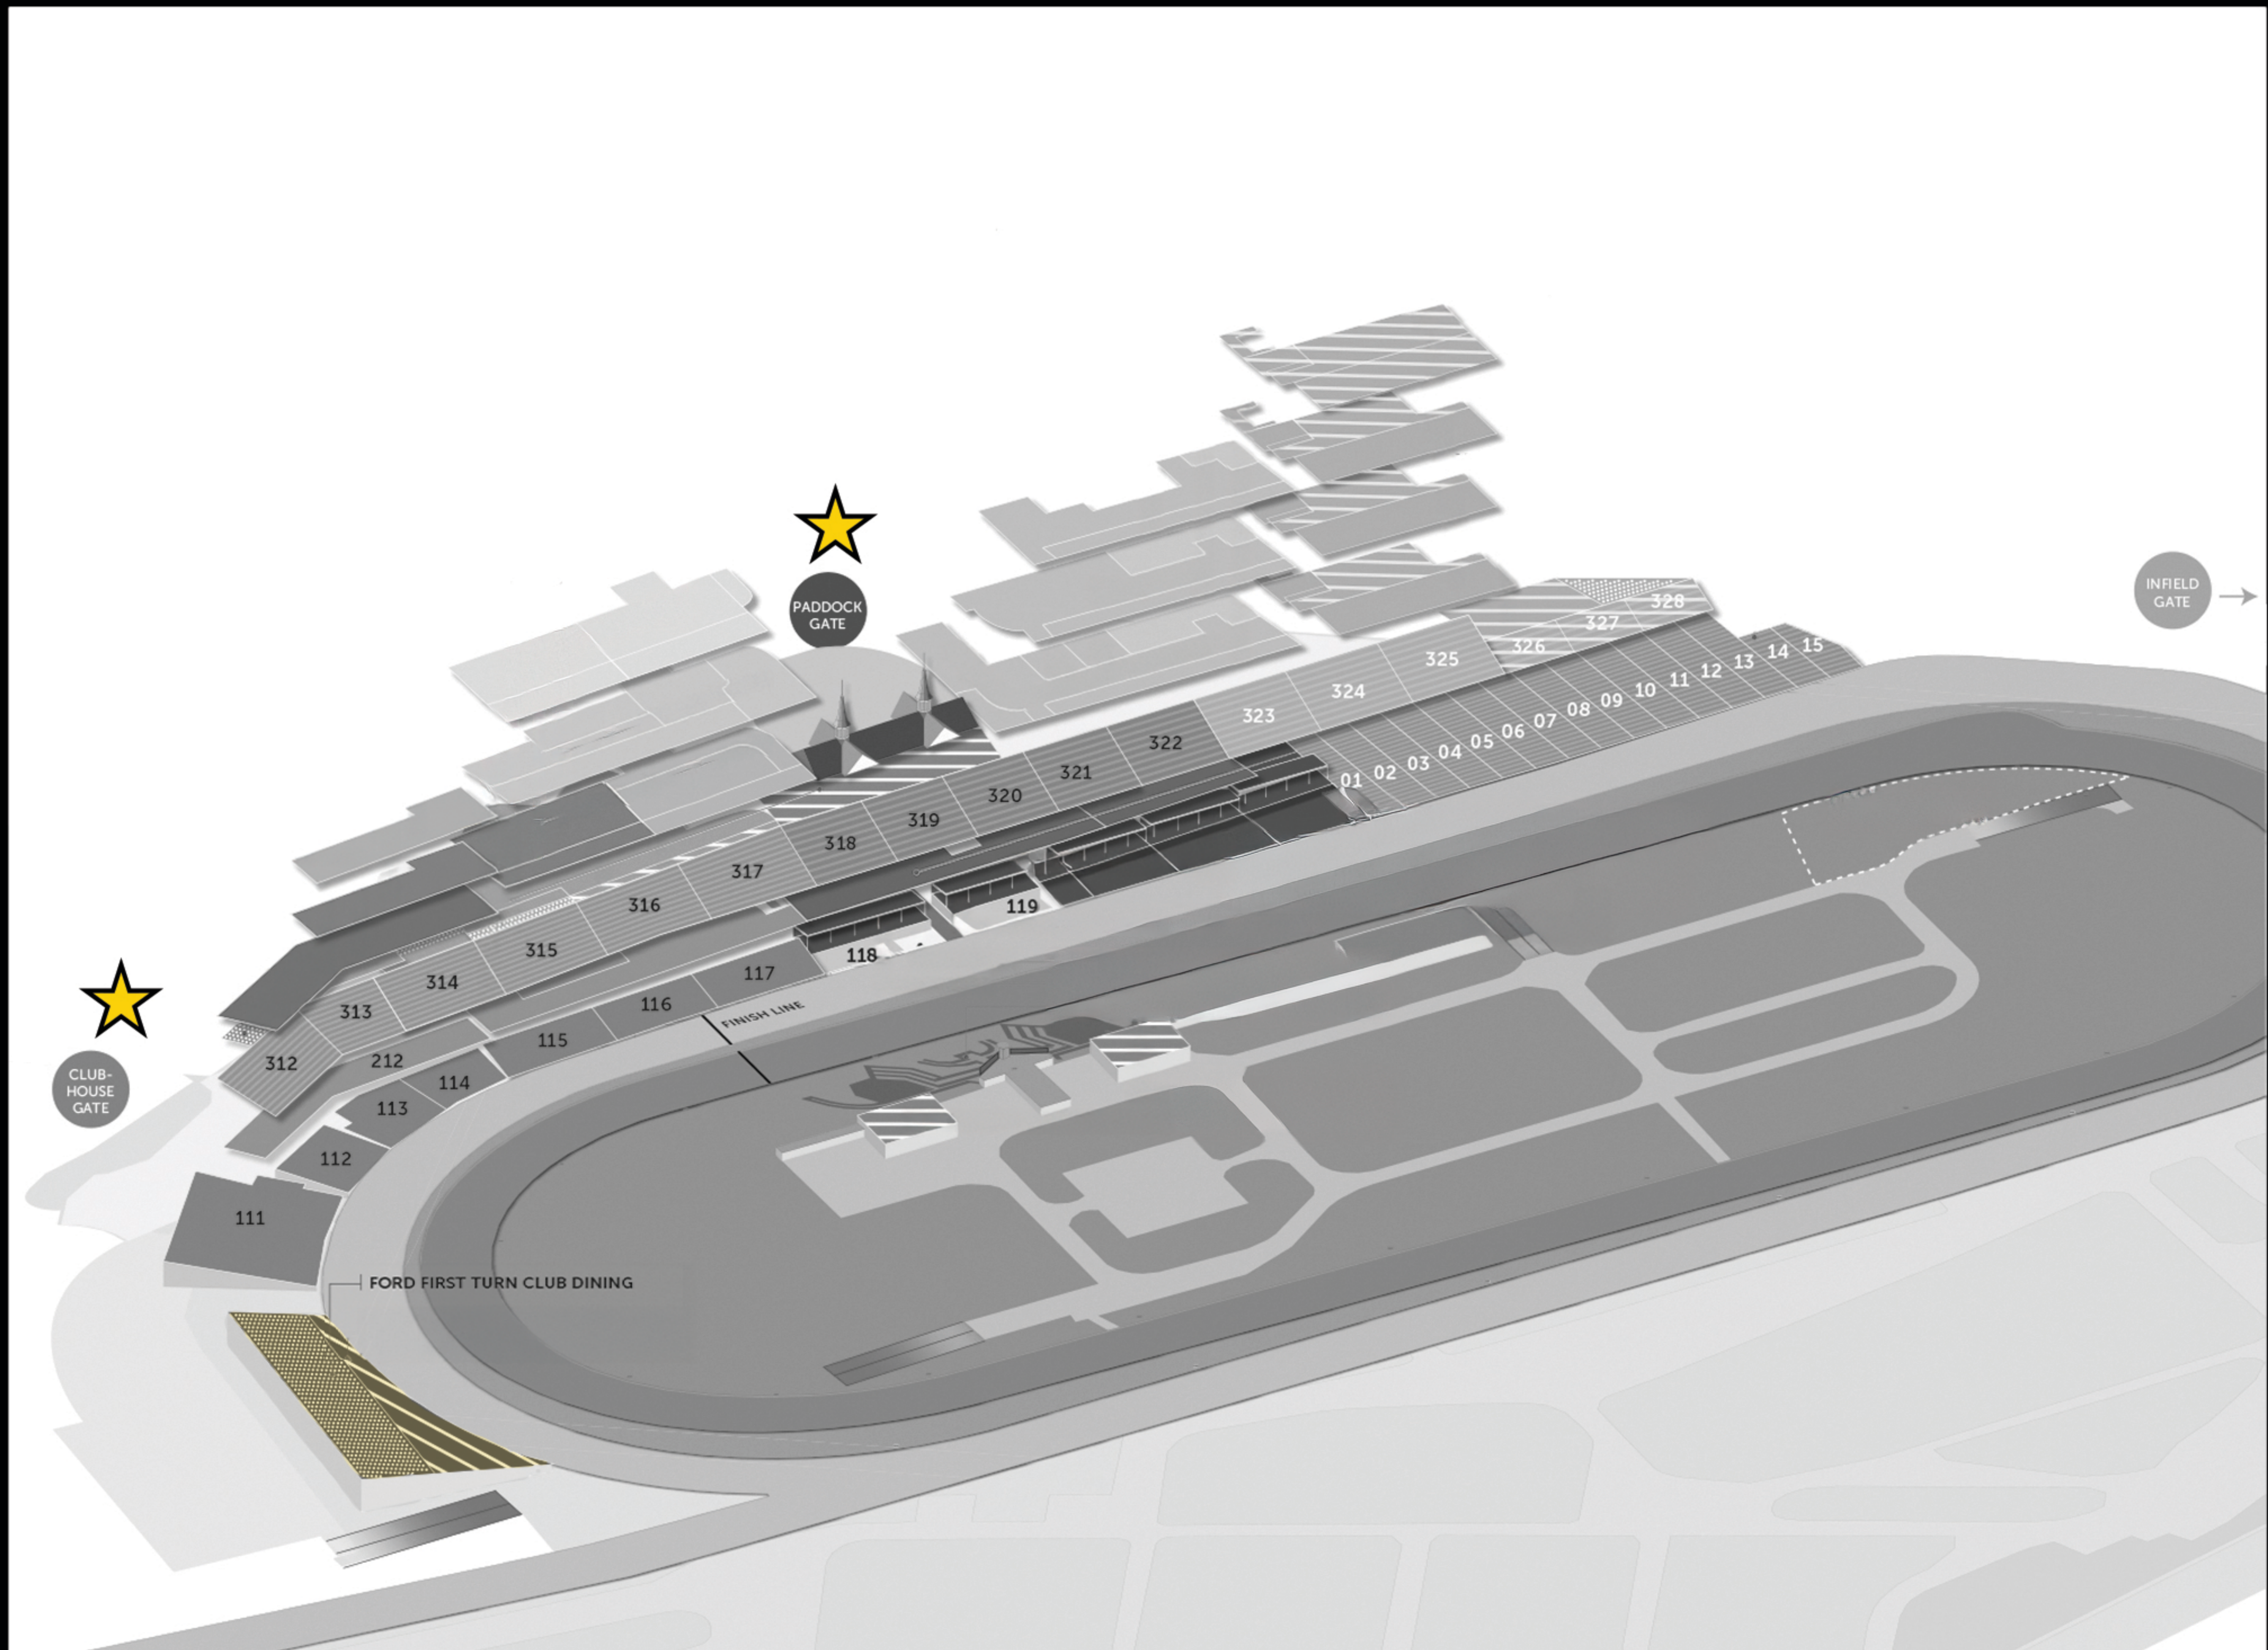

152TM

KENTUCKY DERBY

★ PADDOCK AND CLUBHOUSE ENTRANCE GATES

OFF-SITE PARKING AT DERBY CITY GAMING & HOTEL WITH SEMI-PRIVATE
TRANSPORTATION SHUTTLE TO CHURCHILL DOWNS

■ FORD FIRST TURN CLUB DINING