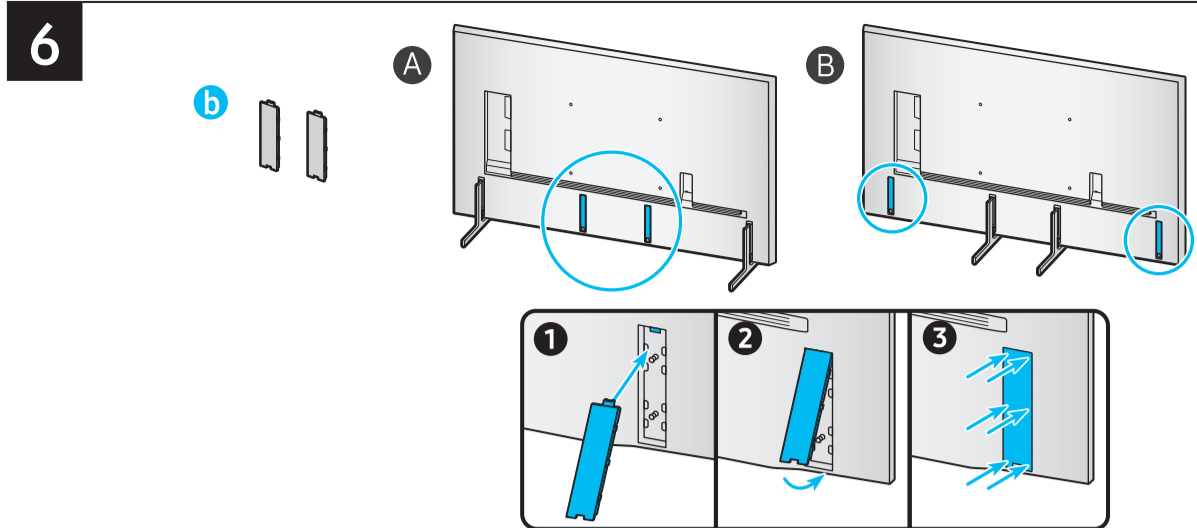

A	B	C	D	E	F	G	H	I
55QN8*H	48.2 inches (1224.0 mm)	27.9 inches (708.0 mm)	2.0 inches (52.0 mm)	29.3 inches (744.0 mm)	30.3 inches (769.0 mm)	8.6 inches (218.0 mm)	54.6 inches	29.1 lbs (13.2 kg)	29.8 lbs (13.5 kg)
65QN8*H	56.8 inches (1442.9 mm)	32.7 inches (831.2 mm)	2.0 inches (52.0 mm)	34.1 inches (867.1 mm)	35.1 inches (892.1 mm)	10.1 inches (256.8 mm)	64.5 inches	37.9 lbs (17.2 kg)	38.8 lbs (17.6 kg)
75QN8*H	65.6 inches (1666.6 mm)	37.7 inches (957.8 mm)	2.1 inches (52.3 mm)	39.1 inches (993.8 mm)	40.1 inches (1018.8 mm)	12.6 inches (319.8 mm)	74.5 inches	50.7 lbs (23.0 kg)	51.8 lbs (23.5 kg)

*: 0-9, A-Z