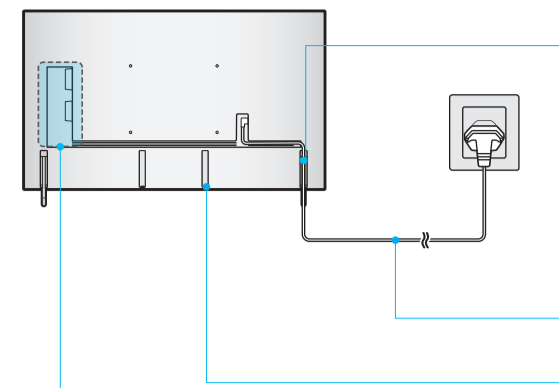

SAMSUNG

Unpacking and Installation Guide

USB	USB + e	OPTICAL	
ARC	HDMI (eARC)	LAN	
	HDMI	ANT	

Power Cable

Holder-Cable

Simple User Guide / Remote control guide / Regulatory Guide

Samsung Smart Remote / Battery (AAA) x2

BN68-25143B-00

Scan this QR code with your smart phone to see helpful videos.

1

55"

65" - 75"

2

3

0.98 inches (25 mm)

*: 0-9, A-Z

	VESA A x B (mm)	C (mm)	D	E x 4	F (mm)	G (inches)	H (inches)	I (inches)
55QN8*H	300 x 200	18-20	C + ★	M8	1.25	7.7	18.2	12.3
65QN8*H	400 x 300	18-20	C + ★	M8	1.25	10.6	20.5	10.3
75QN8*H	400 x 300	18-20	C + ★	M8	1.25	11.6	24.9	14.3