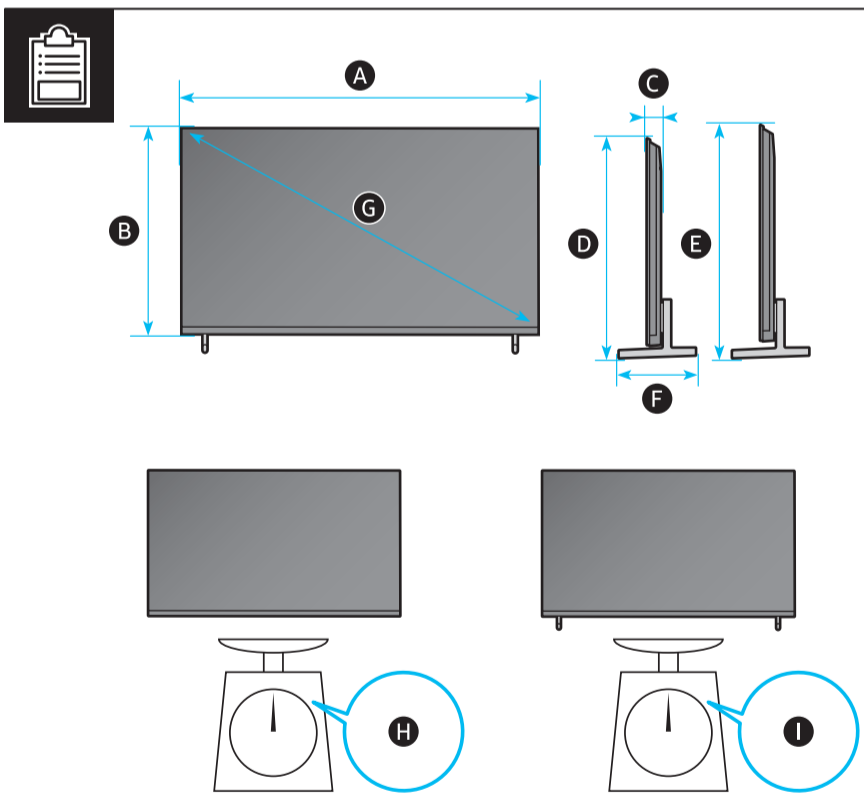

A	B	C	D	E	F	G	H	I
55QN8*H	48.2 inches (1224.0 mm)	27.9 inches (708.0 mm)	2.0 inches (52.0 mm)	29.3 inches (744.0 mm)	30.3 inches (769.0 mm)	8.6 inches (218.0 mm)	54.6 inches	29.1 lbs (13.2 kg)	29.8 lbs (13.5 kg)
65QN8*H	56.8 inches (1442.9 mm)	32.7 inches (831.2 mm)	2.0 inches (52.0 mm)	34.1 inches (867.1 mm)	35.1 inches (892.1 mm)	10.1 inches (256.8 mm)	64.5 inches	37.9 lbs (17.2 kg)	38.8 lbs (17.6 kg)
75QN8*H	65.6 inches (1666.6 mm)	37.7 inches (957.8 mm)	2.1 inches (52.3 mm)	39.1 inches (993.8 mm)	40.1 inches (1018.8 mm)	12.6 inches (319.8 mm)	74.5 inches	50.7 lbs (23.0 kg)	51.8 lbs (23.5 kg)

*: 0-9, A-Z