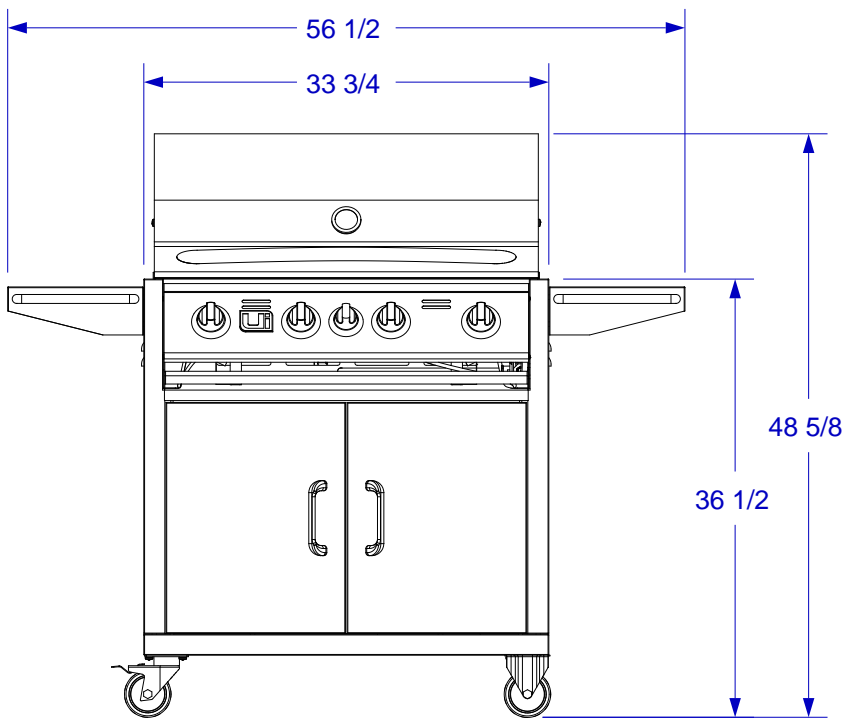

UI CART SPEC SHEET

ISOMETRIC VIEW

FRONT VIEW

RIGHT SIDE VIEW

NOTES:

1. SCALE: 3/4" = 1'-0"
2. REVISION: 10/2010