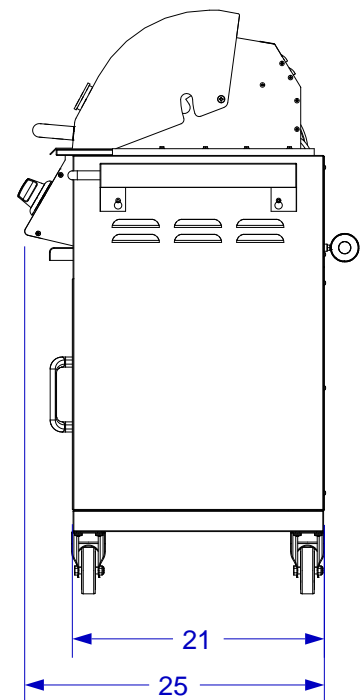

UI CART SPEC SHEET

ISOMETRIC VIEW

FRONT VIEW

RIGHT SIDE VIEW

NOTES:

1. SCALE: 3/4" = 1'-0"
2. REVISION: 10/2010