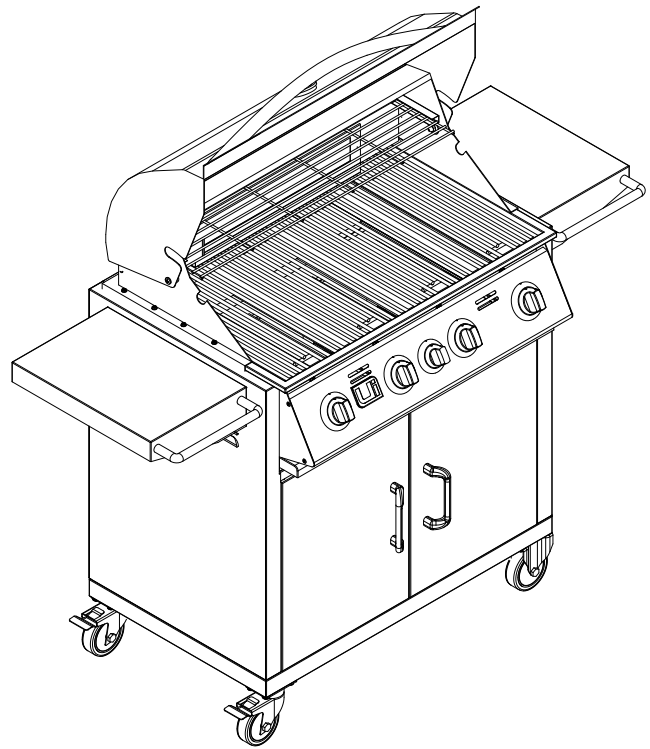

UI CART SPEC SHEET

ISOMETRIC VIEW

FRONT VIEW

RIGHT SIDE VIEW

NOTES:

1. SCALE: 3/4" = 1'-0"
2. REVISION: 10/2010